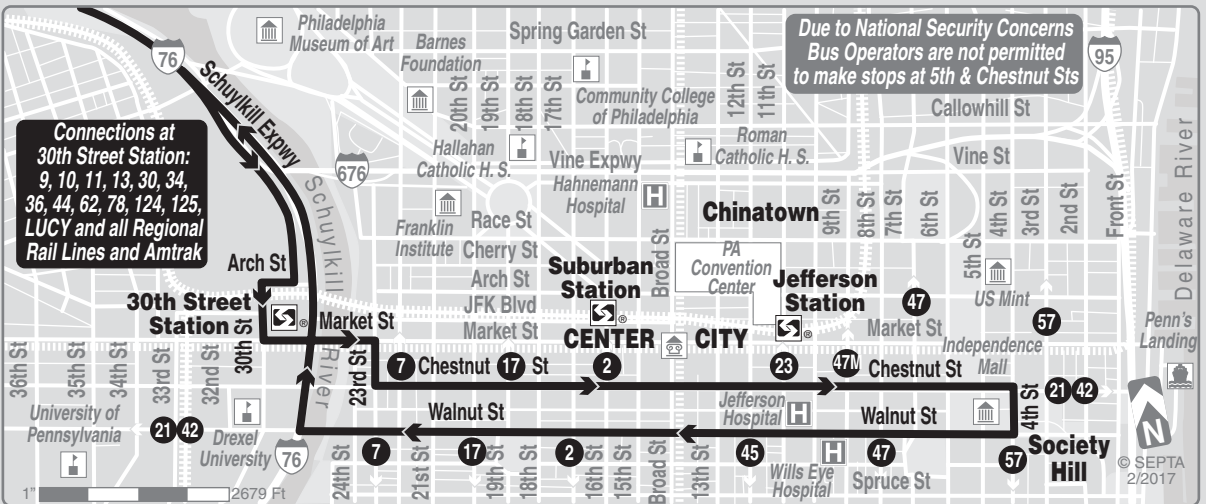

Route 9

Route 9 will operate alternate route service in the event of adverse conditions on the Schuylkill Expressway. No transit stops are affected.

Connections at Wissahickon Transportation Center:
1, 9, 27, 38, 61, 62, 65, 124, 125, R

Connections at 30th Street Station:
9, 10, 11, 13, 30, 34, 36, 44, 62, 78, 124, 125, LUCY and all Regional Rail Lines and Amtrak

Due to National Security Concerns Bus Operators are not permitted to make stops at 5th & Chestnut Sts