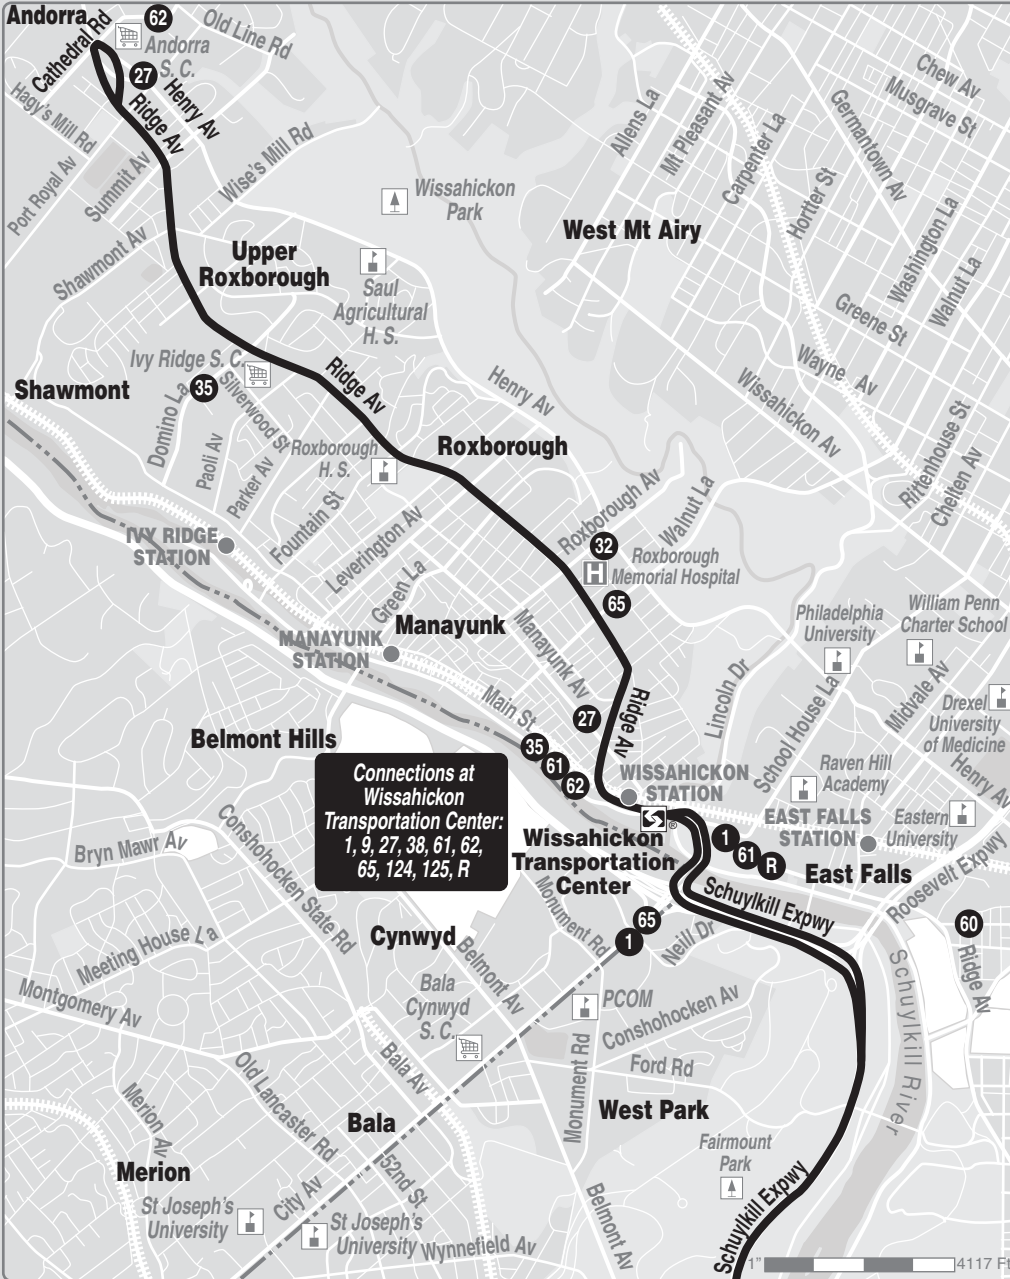

Route 9

Route 9 will operate alternate route service in the event of adverse conditions on the Schuylkill Expressway. No transit stops are affected.

Connections at Wissahickon Transportation Center:
1, 9, 27, 38, 61, 62, 65, 124, 125, R

Connections at 30th Street Station:
9, 10, 11, 13, 30, 34, 36, 44, 62, 78, 124, 125, LUCY and all Regional Rail Lines and Amtrak

Due to National Security Concerns Bus Operators are not permitted to make stops at 5th & Chestnut Sts