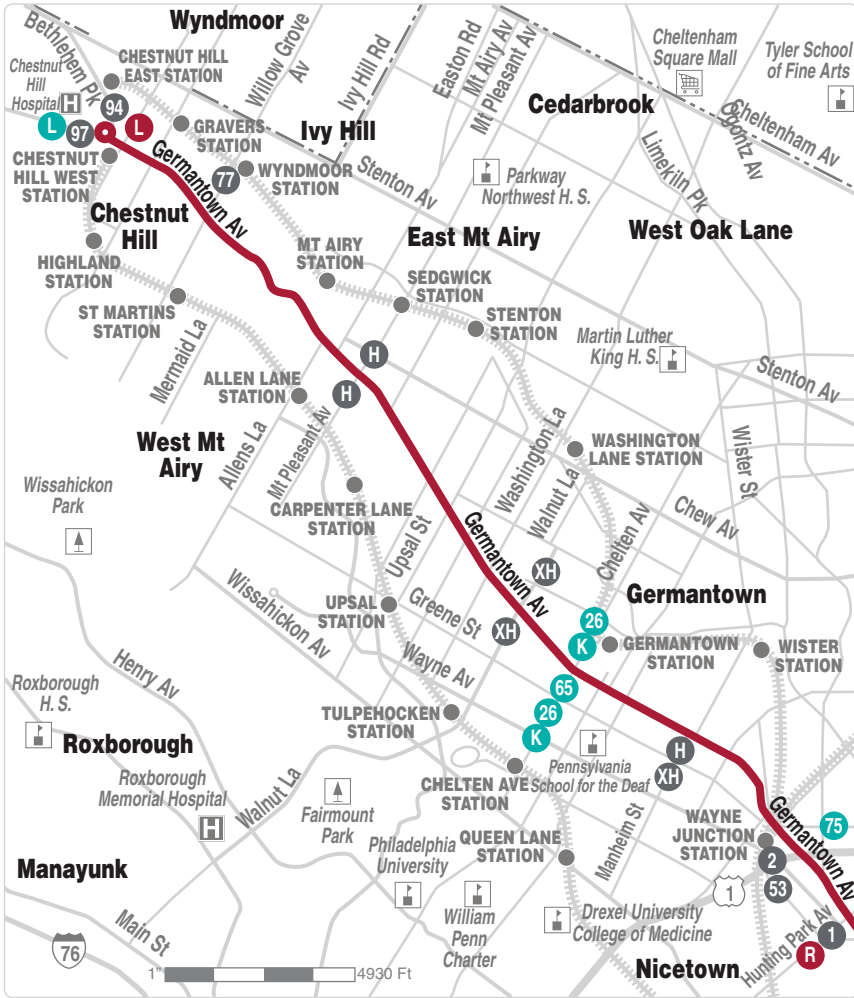

# Route 23

Please consult the separate Route 45 timetable or service south of Market St.

A free interchange between Routes 23 and 45 - for same direction travel, is provided for SEPTA Key card users, at any of the shared stops between Walnut St and Callowhill St