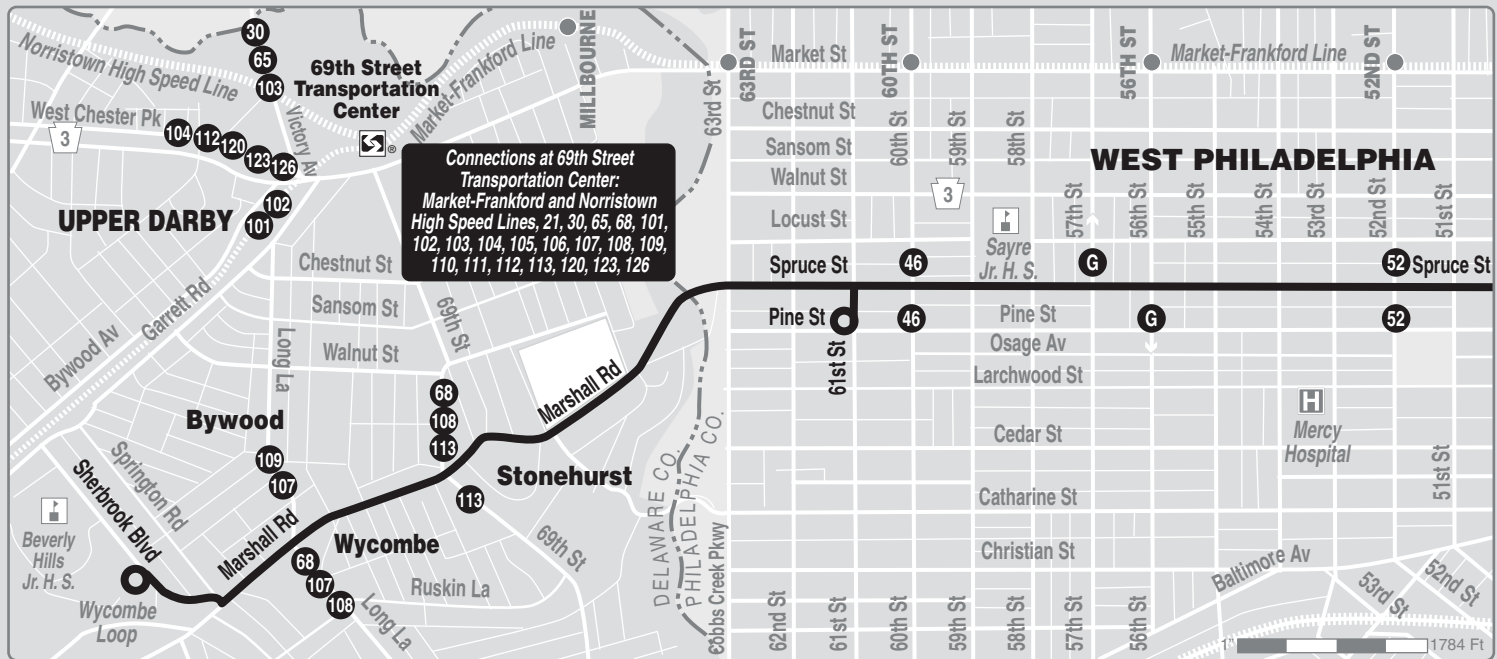

Route 42

Passengers boarding Eastbound Route 42 trips who are destined for points in Society Hill, may "Ride Around" to access their stop. These Passengers are advised to either remain on the bus through the Layover period (On the viaduct) or to change to the next Westbound bus at no additional charge.