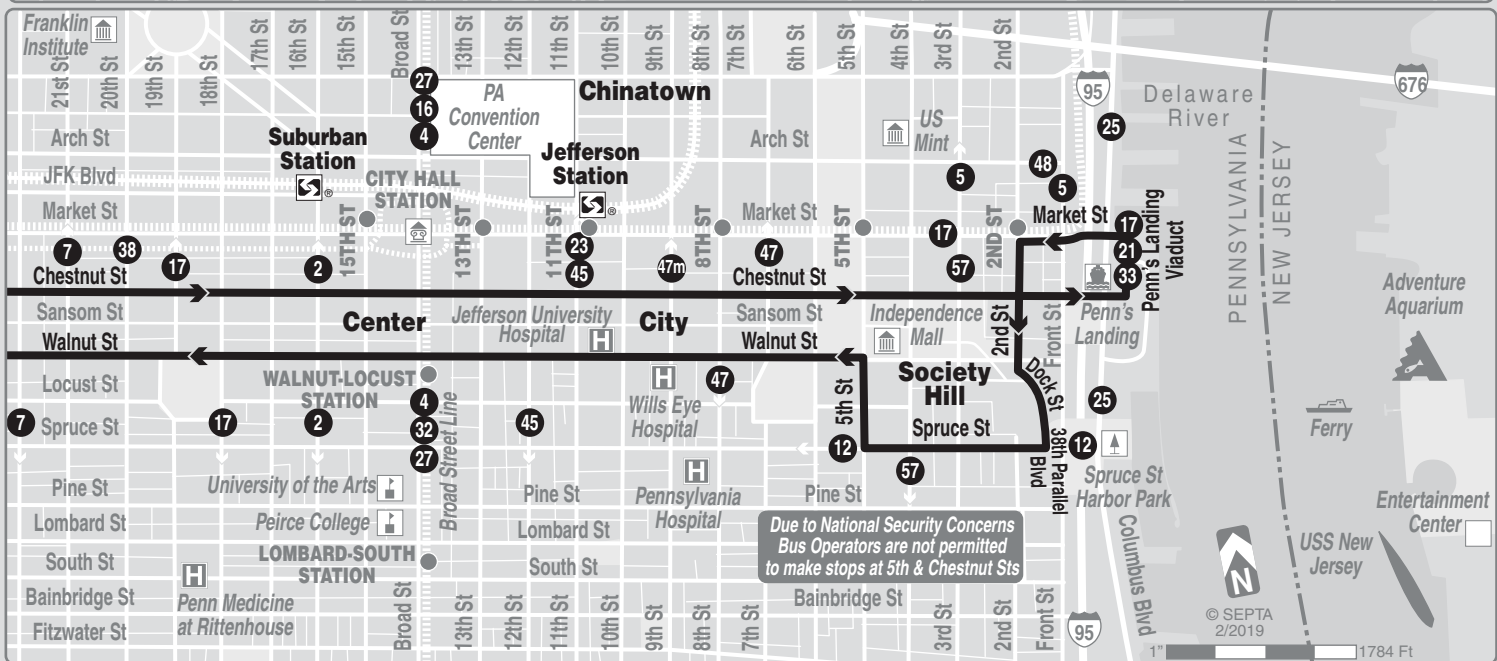

Route 42

Passengers boarding Eastbound Route 42 trips who are destined for points in Society Hill, may "Ride Around" to access their stop. These Passengers are advised to either remain on the bus through the Layover period (On the viaduct) or to change to the next Westbound bus at no additional charge.