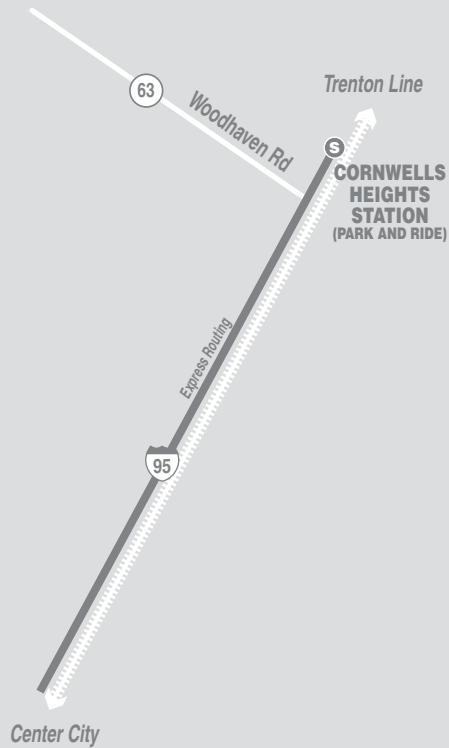

# Route 78

Customer Service.....215-580-7800  
 TDD/TTY (HEARING IMPAIRED ONLY).....215-580-7853  
 Or check the Internet.....www.septa.org