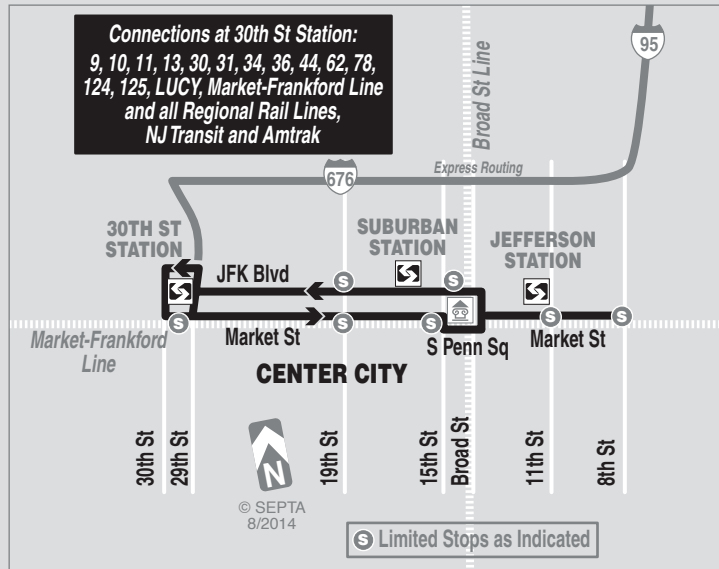

# Route 78

Customer Service.....215-580-7800  
 TDD/TTY (HEARING IMPAIRED ONLY).....215-580-7853  
 Or check the Internet.....www.septa.org