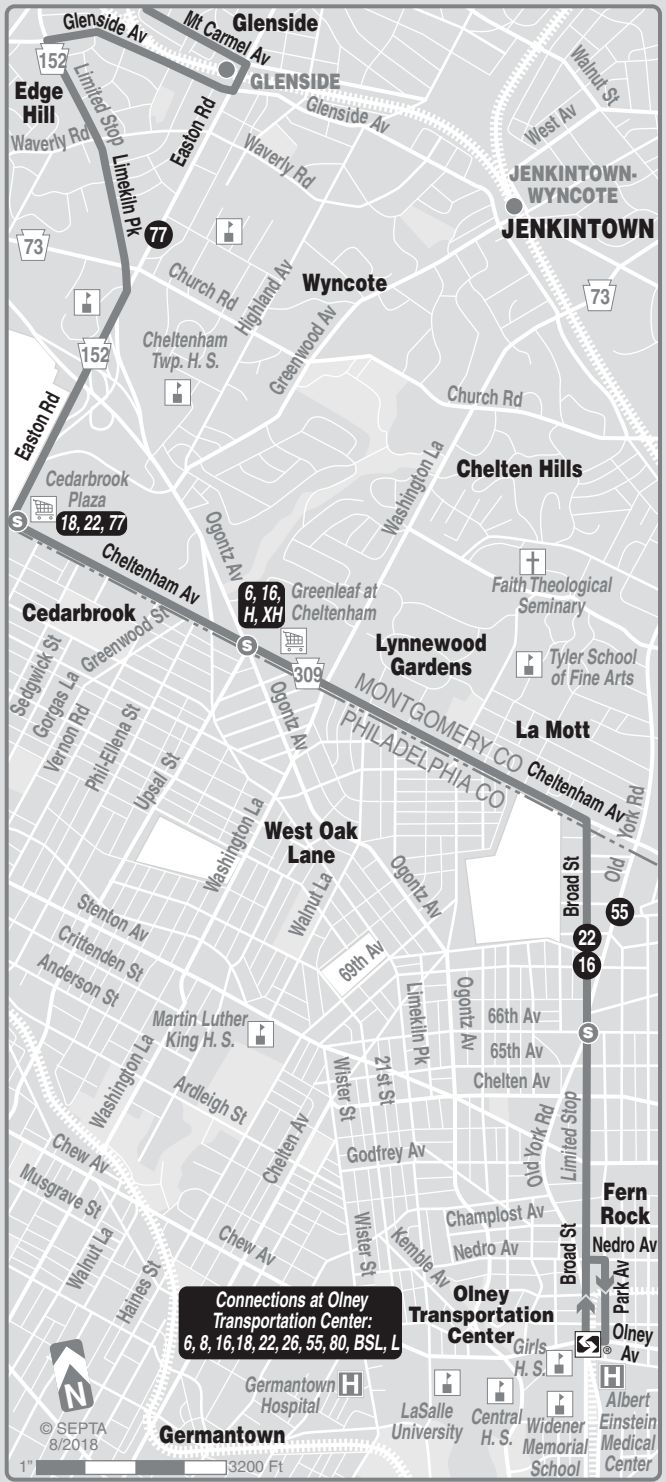

Route 80

Connections at Olney Transportation Center:
 6, 8, 16, 18, 22, 26, 55, 80, BSL, L