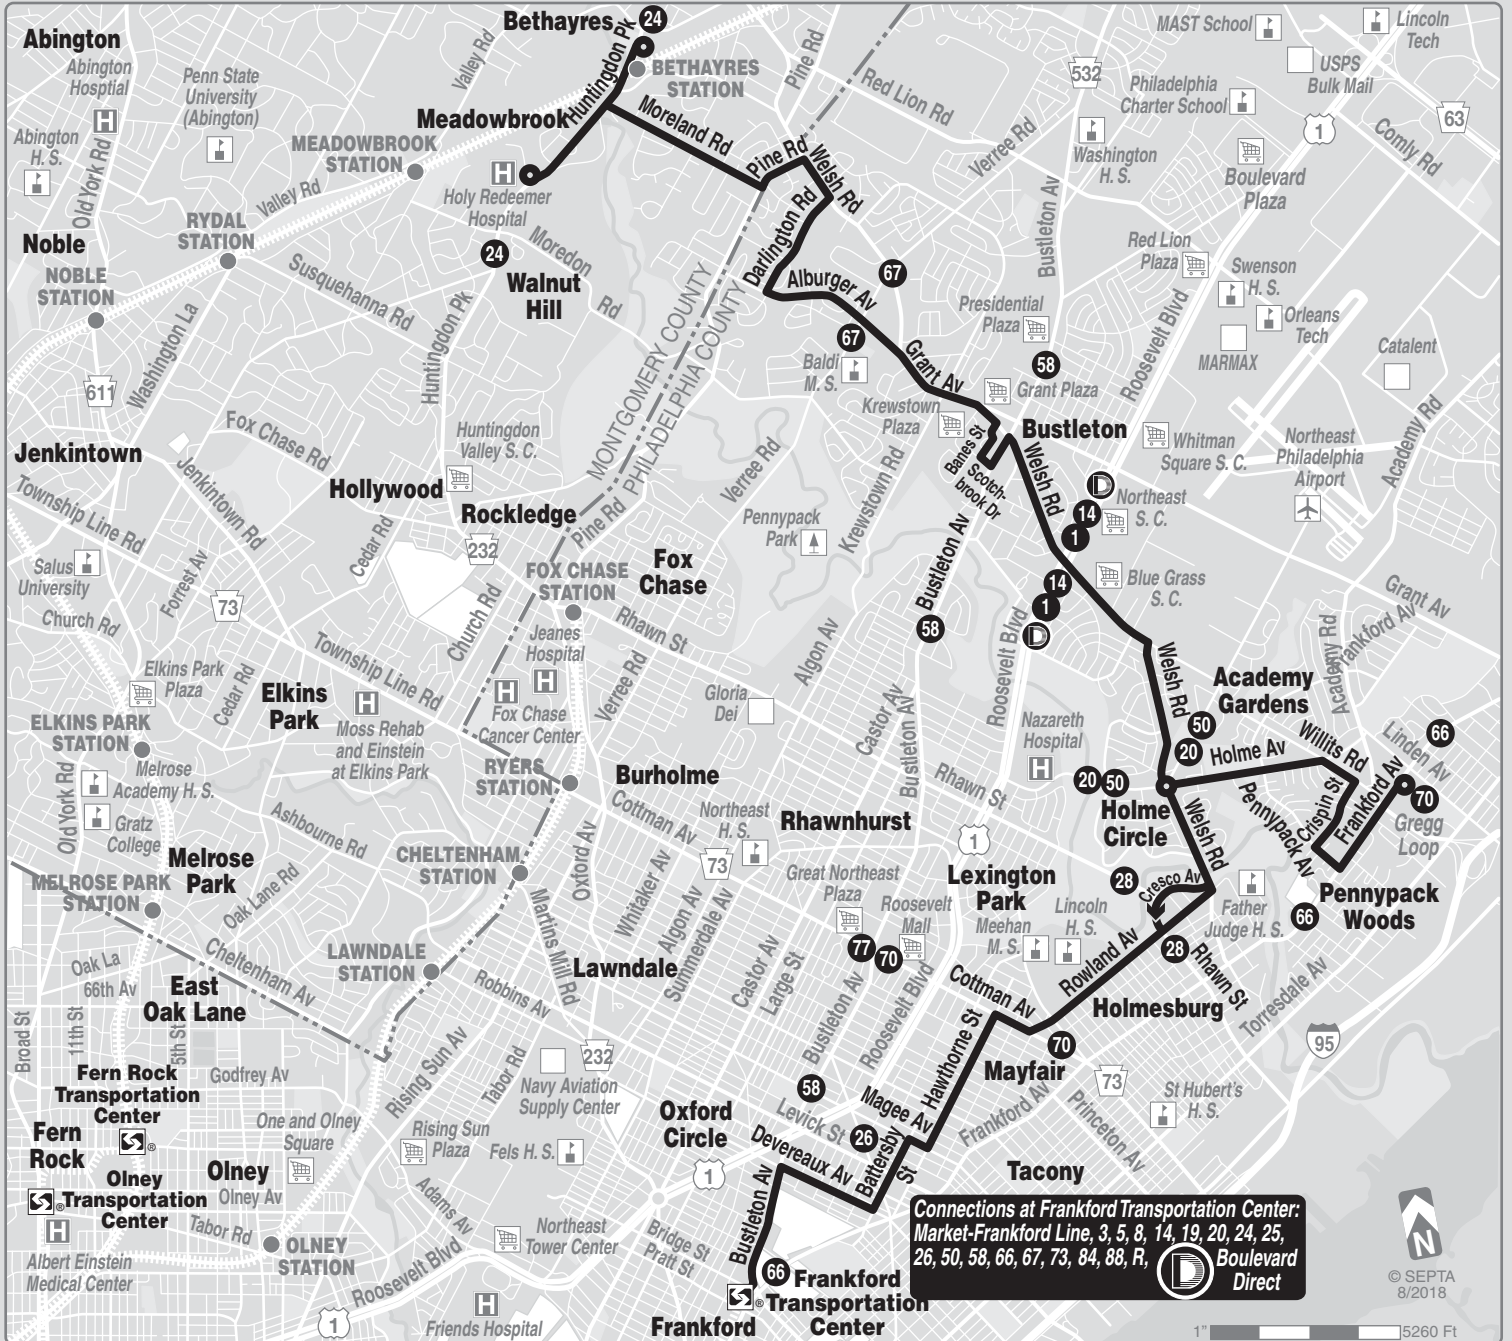

Route 88

Connections at Frankford Transportation Center:
 Market-Frankford Line, 3, 5, 8, 14, 19, 20, 24, 25, 26, 50, 58, 66, 67, 73, 84, 88, R, Boulevard Direct

© SEPTA 8/2018

1" = 5260 Ft