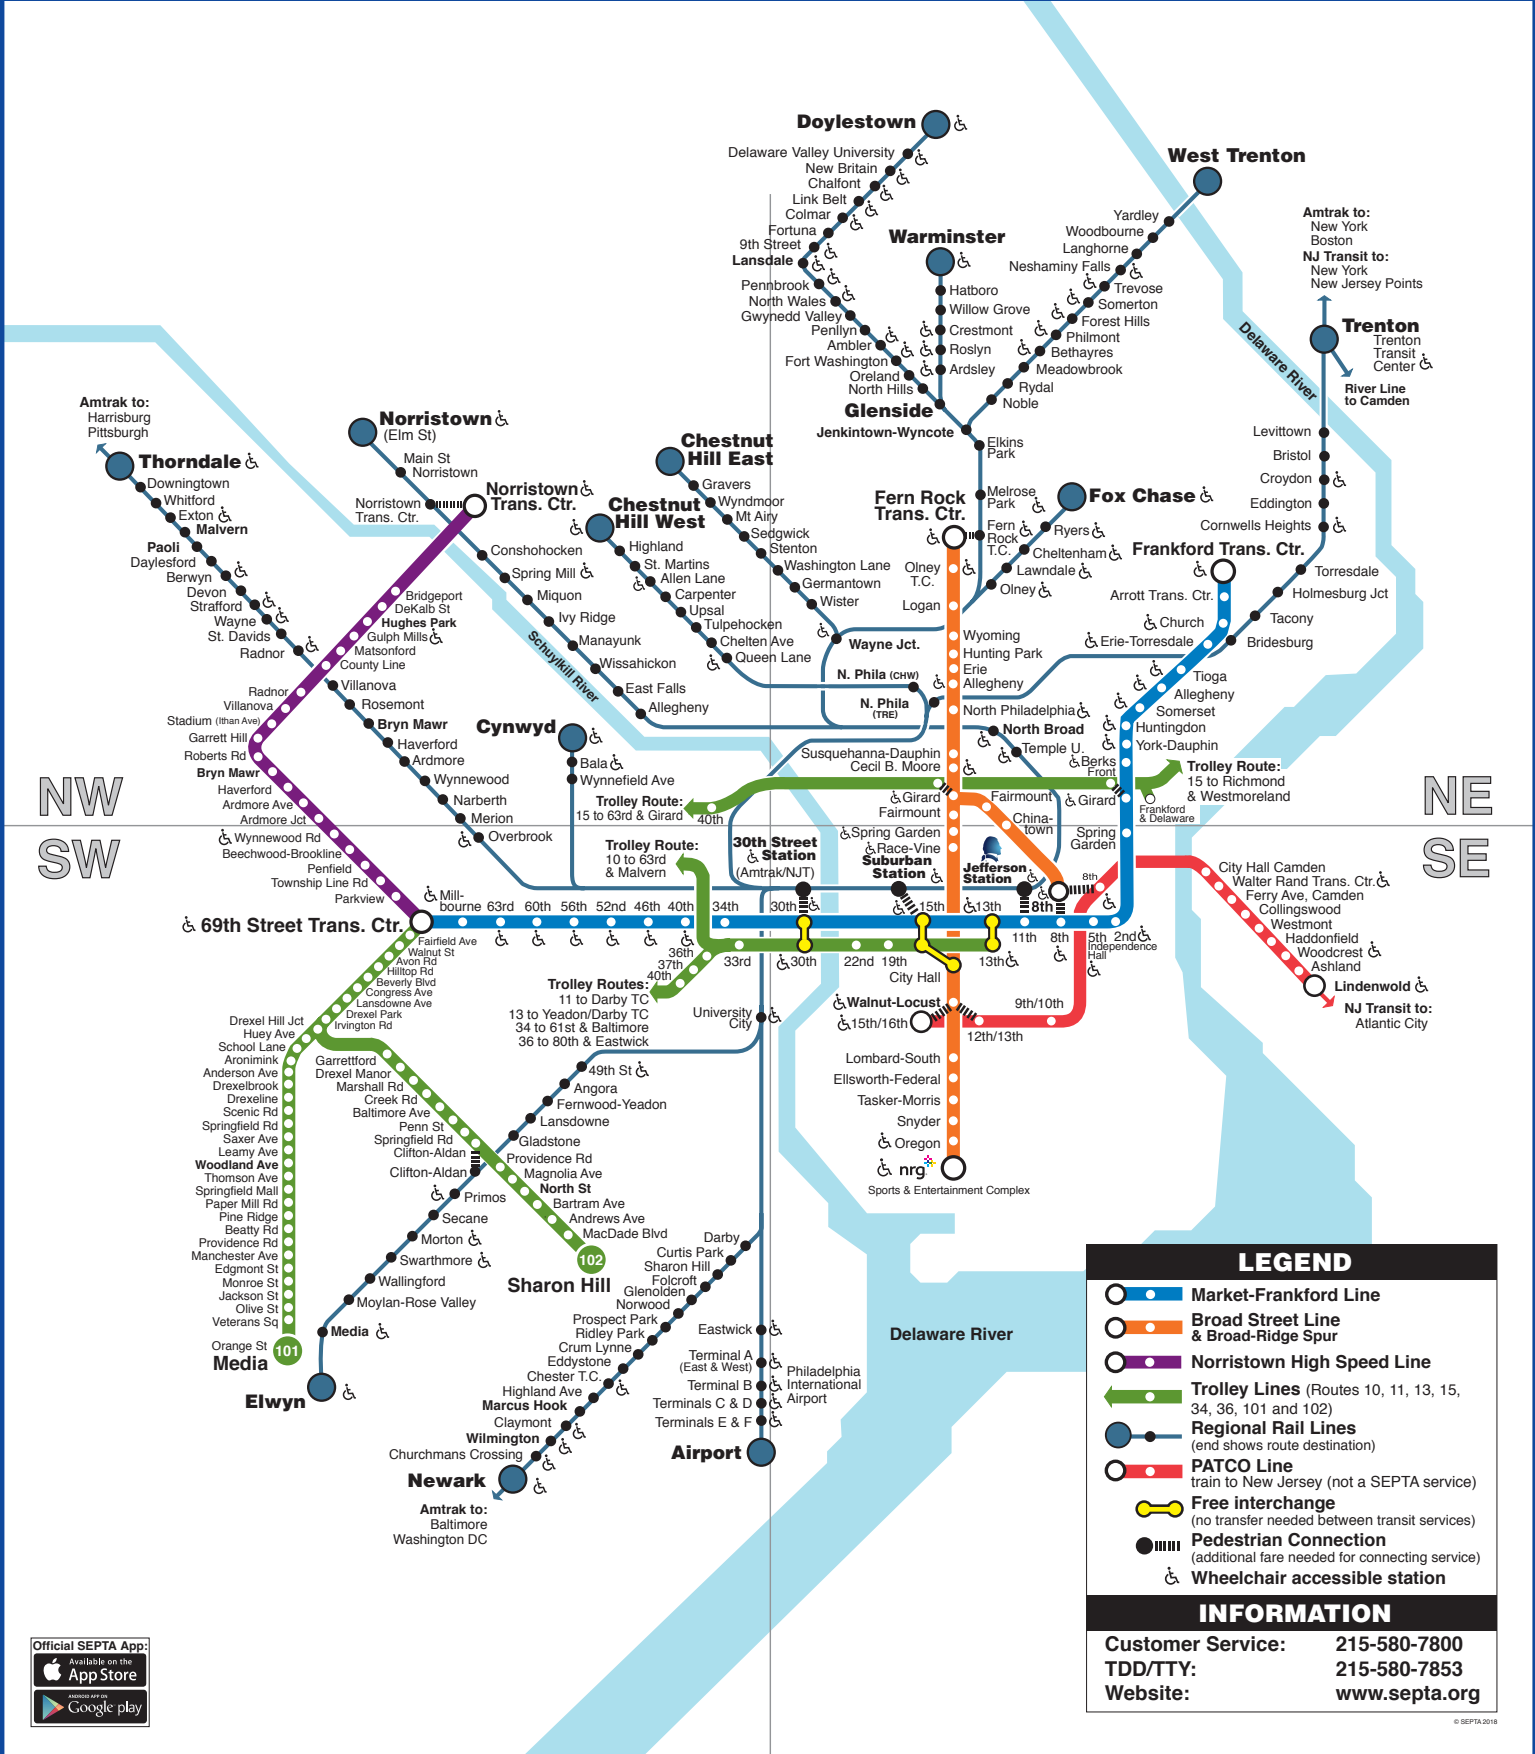

SEPTA Regional Rail & Rail Transit

LEGEND

- Market-Frankford Line
- Broad Street Line & Broad-Ridge Spur
- Norristown High Speed Line
- Trolley Lines (Routes 10, 11, 13, 15, 34, 36, 101 and 102)
- Regional Rail Lines (end shows route destination)
- PATCO Line (train to New Jersey (not a SEPTA service))
- Free interchange (no transfer needed between transit services)
- Pedestrian Connection (additional fare needed for connecting service)
- Wheelchair accessible station