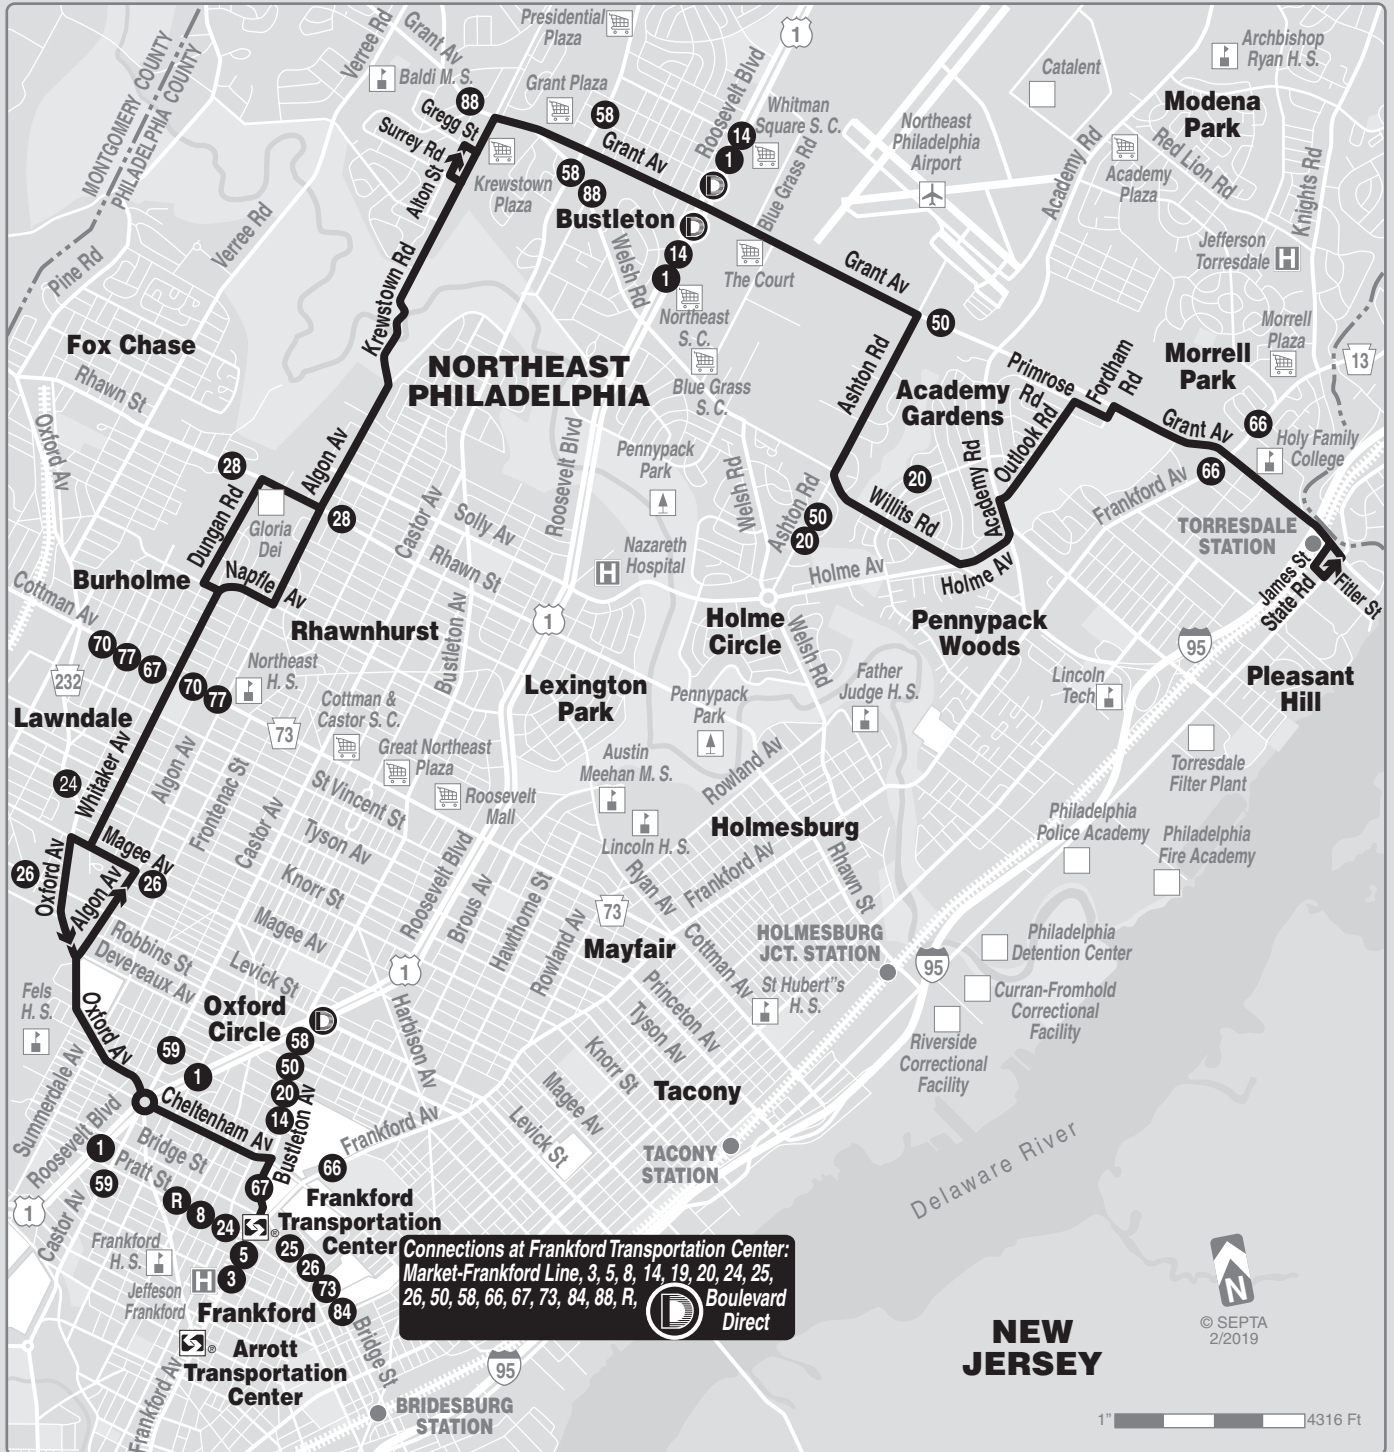

19

Effective February 25, 2019

Torresdale Station to Frankford Transportation Center

Serving
Northeast
Philadelphia

Customer Service 215-580-7800
TDD/TTY 215-580-7853
www.septa.org

SEPTA IN REAL TIME

Real Time tools on our apps puts up-to-the-minute
service information right at your fingertips

G - Time shown Krewstown Rd and Gregg St

TRAVEL TIPS

- Route 19 does not operate on Sundays, New Year's, Memorial, Independence, Labor, Thanksgiving and Christmas Days.
- Note: Please consult separate Trenton Line Timetable for additional details relating to service To/From Torredale Station.
- Fare payment options: cash, discounted KEY card fares, transfer, passes. Go to www.septa.org or m.septa.org for schedules & real time information. Try [Schedules to Go](#) for next 10 scheduled trips (smart phone users) or [SMS Schedules](#) for next 4 scheduled trips (by text message); See bus/trolley locations on [TransitView](#).
- To SAVE Money on Your Commute visit www.thecommuterschoice.com