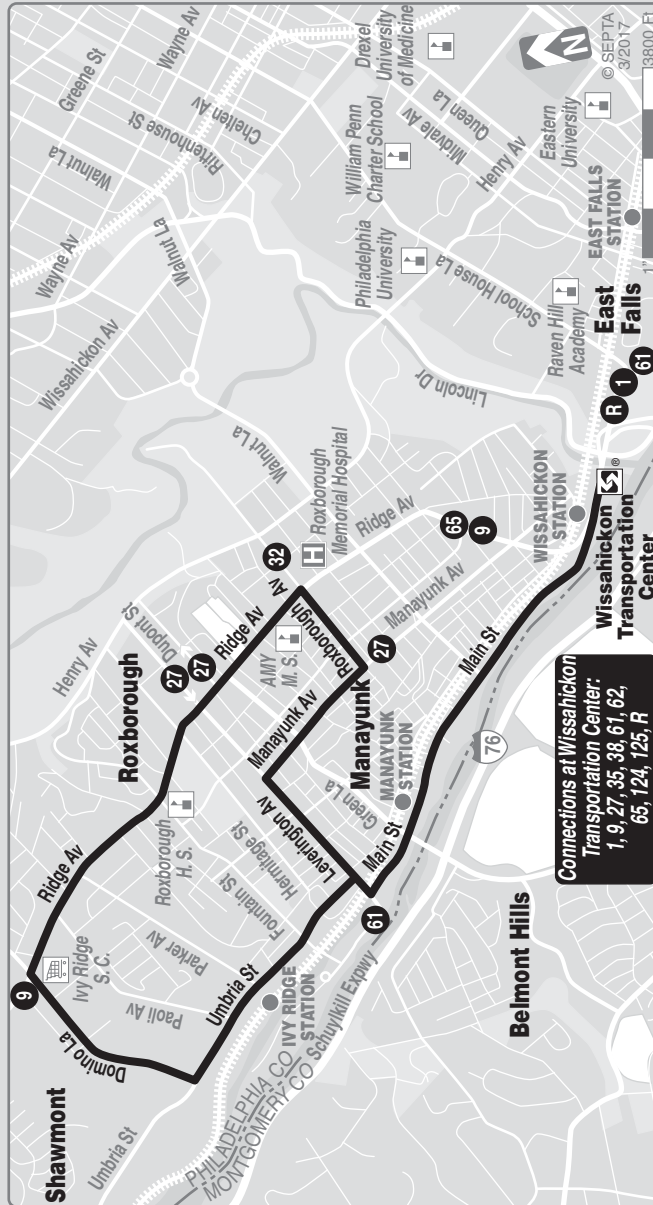

35

Effective February 24, 2019

Manayunk
Roxborough
Loop

Serving Wissahickon Transportation Center

MONDAYS THROUGH FRIDAYS

Manayunk Roxborough Loop

Ridge Av and Domino La (Roxborough)	Ridge and Roxborough Aves (Manayunk)	Wissahickon Transportation Center	Ridge Av and Domino La (Roxborough)
AM SERVICE			
--	--	6:09	6:21
6:30	6:40	6:54	7:06
7:15	7:25	7:39	7:51
8:00	8:10	8:24	8:36
8:45	8:55	9:09	9:21
9:30	9:40	9:54	10:06
10:30	10:40	10:54	11:06
11:15	11:25	11:39	11:51
PM SERVICE			
12:00	12:10	12:24	12:36
12:45	12:55	1:09	1:21
1:30	1:40	1:54	2:06
2:15	2:25	2:39	2:51
3:00	3:10	3:24	3:36
3:45	3:55	4:09	4:21
4:30	4:40	4:54	5:06
5:15	5:25	5:39	5:51
6:00	6:10	6:24	6:36

SATURDAYS AND SUNDAYS

AM SERVICE			
8:00	8:10	8:24	8:36
8:45	8:55	9:09	9:21
9:30	9:40	9:54	10:06
10:30	10:40	10:54	11:06
11:15	11:25	11:39	11:51
PM SERVICE			
12:00	12:10	12:24	12:36
12:45	12:55	1:09	1:21
1:30	1:40	1:54	2:06
2:15	2:25	2:39	2:51
3:00	3:10	3:24	3:36
3:45	3:55	4:09	4:21
4:30	4:40	4:54	5:06
5:15	5:25	5:39	5:51
6:00	6:10	6:24	6:36

Subject To Change

TRAVEL TIPS

- Sunday schedule will be operated on New Year's, Memorial, Independence, Labor, Thanksgiving, and Christmas days.
- Fare payment options: cash, discounted KEY card fares, transfer, passes. Go to www.septa.org or m.septa.org for schedules & real time information. Try **Schedules to Go** for next 10 scheduled trips (smart phone users) or **SMS Schedules** for next 4 scheduled trips (by text message); See bus/trolley locations on **TransitView**.
- To SAVE Money on Your Commute visit www.thecommuterschoice.com