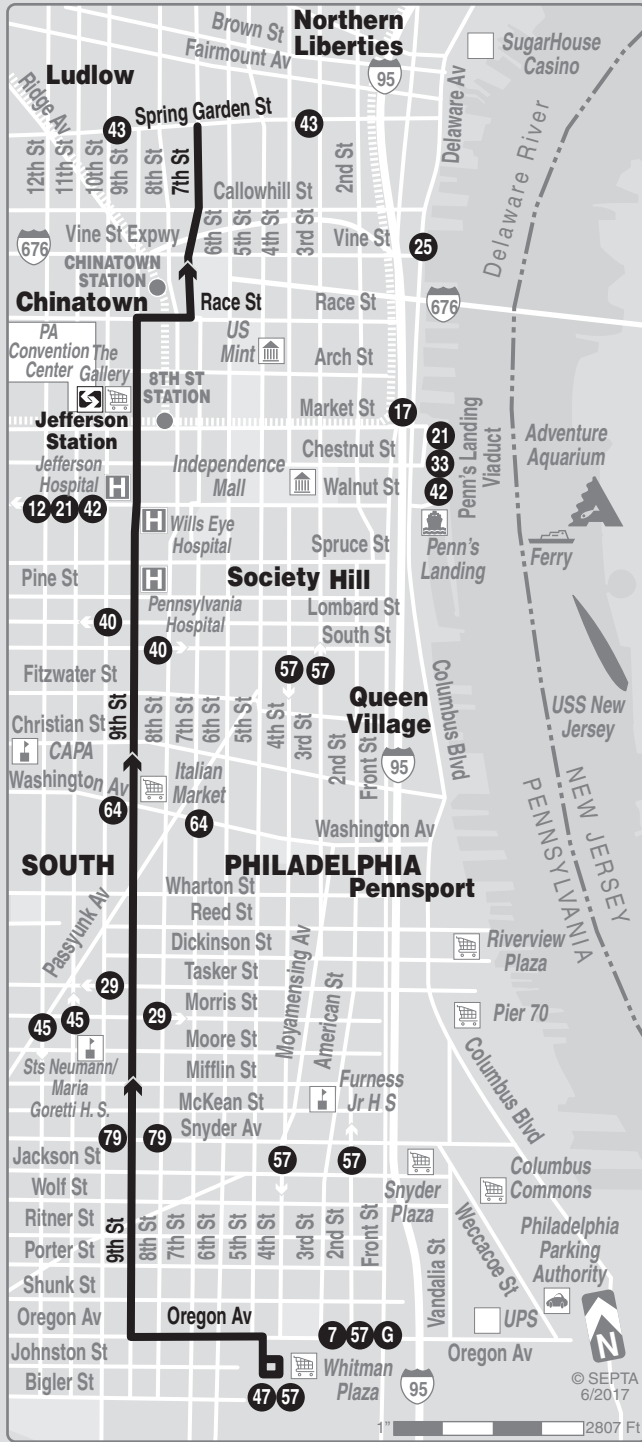

### SEPTA IN REAL TIME

Real Time tools on our apps puts up-to-the-minute  
service information right at your fingertips

<b>MONDAYS THROUGH FRIDAYS</b>			
<b>To 7th &amp; Spring Garden Streets</b>			
<b>Whitman Plaza</b>	<b>9th St and Washington Av</b>	<b>9th and Market Sts</b>	<b>7th and Spring Garden Sts</b>
<b>AM SERVICE</b>			
8.34	8.48	8.58	9.04
8.54	9.08	9.18	9.24
9.15	9.29	9.39	9.45
9.35	9.49	9.59	10.05
10.06	10.20	10.31	10.38
10.26	10.40	10.51	10.58
10.46	11.00	11.11	11.18
11.06	11.20	11.31	11.38
11.26	11.40	11.51	11.58
11.46	12.00	12.11	12.18
<b>PM SERVICE</b>			
12.06	12.20	12.31	12.38
12.26	12.40	12.51	12.58
12.46	1.00	1.11	1.18
1.06	1.20	1.31	1.38
1.26	1.40	1.51	1.58
1.46	2.00	2.11	2.18
2.06	2.20	2.31	2.38
2.26	2.40	2.51	2.58
2.46	3.00	3.11	3.18
3.06	3.21	3.32	3.39
3.27	3.42	3.53	4.00
3.47	4.02	4.12	4.18
4.08	4.22	4.32	4.38
4.28	4.42	4.52	4.58

**Subject To Change**  
**For service to South Philadelphia**  
**Please refer to the Route 47 passenger**  
**timetable.**

<b>SATURDAYS</b>			
<b>To 7th &amp; Spring Garden Streets</b>			
<b>Whitman Plaza</b>	<b>9th St and Washington Av</b>	<b>9th and Market Sts</b>	<b>7th and Spring Garden Sts</b>
<b>AM SERVICE</b>			
8.46	9.00	9.11	9.18
<b>A9.11</b>	9.21	9.32	9.39
<b>A9.37</b>	9.47	9.58	10.05
10.03	10.17	10.29	10.36
10.33	10.47	10.59	11.06
11.02	11.17	11.29	11.36
11.32	11.47	11.59	12.06
<b>PM SERVICE</b>			
12.01	12.17	12.29	12.37
12.31	12.47	12.59	1.07
1.01	1.17	1.28	1.36
1.31	1.47	1.58	2.06
2.01	2.17	2.27	2.35
2.31	2.47	2.57	3.05
3.02	3.17	3.27	3.34
3.32	3.47	3.57	4.04
4.03	4.17	4.26	4.33
4.33	4.47	4.56	5.03
5.03	5.17	5.26	5.33
<b>SUNDAYS</b>			
<b>AM SERVICE</b>			
<b>A9.45</b>	9.54	10.04	10.10
10.18	10.32	10.42	10.49
10.53	11.07	11.17	11.24
11.28	11.42	11.52	11.59
<b>PM SERVICE</b>			
12.04	12.18	12.28	12.35
12.40	12.54	1.05	1.12
1.15	1.29	1.40	1.47
1.51	2.05	2.16	2.23
A- Time shown 9th St & Oregon Av			