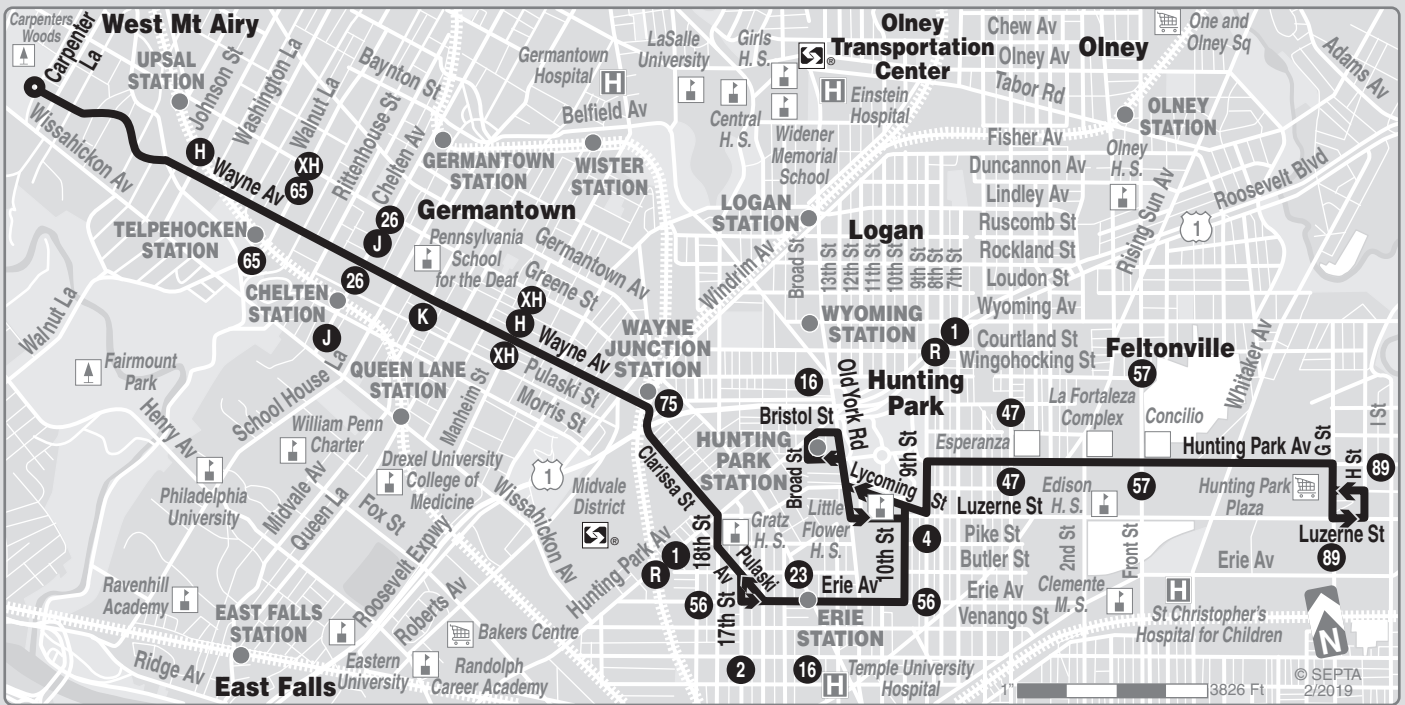

## Wayne-Carpenter to Broad-Hunting Park or G-Hunting Park

Serving  
Germantown,  
West Mt Airy and  
Feltonville

Customer Service 215-580-7800  
TDD/TTY 215-580-7853  
[www.septa.org](http://www.septa.org)

### SEPTA IN REAL TIME

Real Time tools on our apps puts up-to-the-minute  
service information right at your fingertips

**West Mt Airy**

**Olney Transportation Center**

**Olney**

**Germantown**

**Logan**

**Feltonville**

**Hunting Park**

**East Falls**

© SEPTA 2/2019