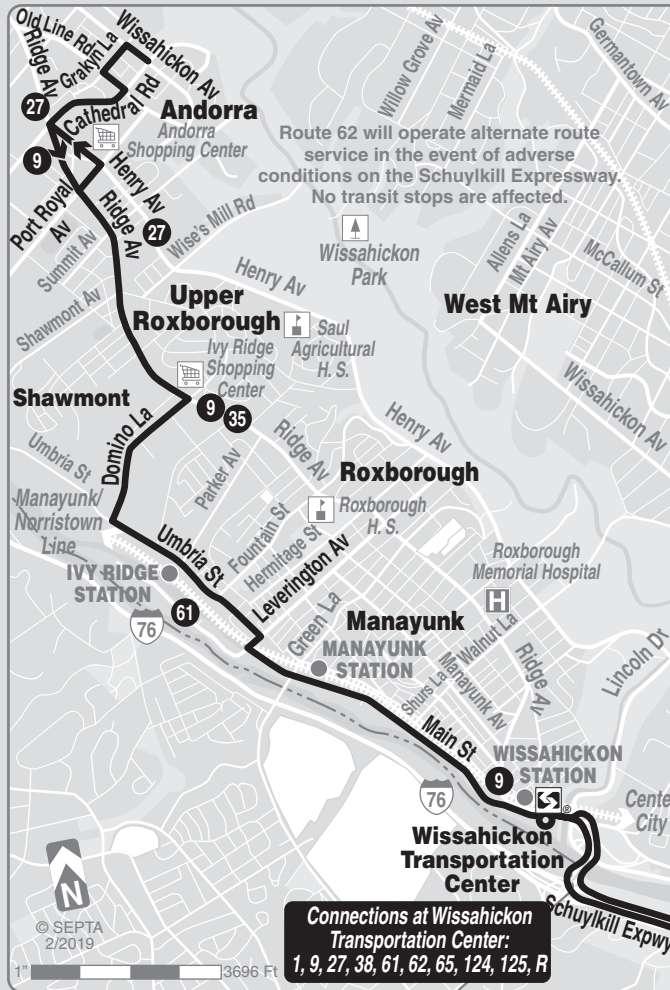

62

Effective February 25, 2019

9th-Market
to Andorra

Serving Center City, Manayunk, Roxborough

MONDAYS THROUGH FRIDAYS

To 9th-Market

Wissahickon Av and Cathedral Rd (Andorra)	Ridge and Summit Aves (Upper Roxborough)	Domino La and Umbria St (Roxborough)	Wissahickon Transportation Center	9th and Market Sts
AM SERVICE				
6.04	6.08	6.14	6.24	6.52
6.23	6.27	6.33	6.43	7.14
6.45	6.49	6.55	7.05	7.40
7.15	7.19	7.25	7.35	8.15
7.45	7.50	7.56	8.07	8.51

AM EXPRESS SERVICE-- These trips operate in Local Service to Wissahickon Transportation Center then non-stop via Schuylkill Expressway to 30th & Market Sts, then local service to 9th and Market Sts.

To Andorra

8th and Market Sts	Wissahickon Transportation Center	Domino La and Umbria St (Roxborough)	Ridge and Summit Aves (Upper Roxborough)	Wissahickon Av and Cathedral Rd (Andorra)
PM SERVICE				
3.46	4.24	4.34	4.40	4.47
4.15	4.59	5.09	5.14	5.21
4.45	5.23	5.34	5.39	5.46
5.11	5.49	6.01	6.06	6.12
5.43	6.21	6.31	6.36	6.42

PM EXPRESS SERVICE - These Trips operate in Local Service to 29th St then non-stop via Schuylkill Expressway to Wissahickon Transportation Center, then local service to Wissahickon Av & Cathedral Rd (Andorra).

Subject To Change

TRAVEL TIPS

- Route 62 does not operate on Saturdays and Sundays or on New Year's, Memorial, Independence, Labor, Thanksgiving, and Christmas days.
- Fare payment options: cash, discounted KEY card fares, transfer, passes. Go to www.septa.org or m.septa.org for schedules & real time information. Try **Schedules to Go** for next 10 scheduled trips (smart phone users) or **SMS Schedules** for next 4 scheduled trips (by text message); See bus/trolley locations on **TransitView**.
- To **SAVE** Money on Your Commute visit www.thecommuterschoice.com

Customer Service.....215-580-7800
TDD/TTY (HEARING IMPAIRED ONLY).....215-580-7853
Or check the Internet.....www.septa.org