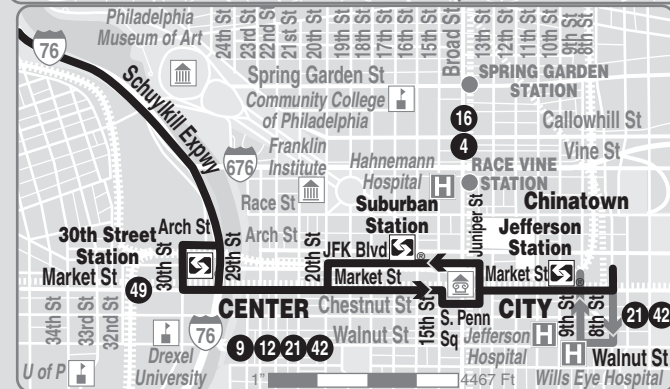

62

Effective February 25, 2019

9th-Market
to Andorra

Serving Center City, Manayunk, Roxborough

MONDAYS THROUGH FRIDAYS

To 9th-Market

Wissahickon Av and Cathedral Rd (Andorra)	Ridge and Summit Aves (Upper Roxborough)	Domino La and Umbria St (Roxborough)	Wissahickon Transportation Center	9th and Market Sts
AM SERVICE				
6.04	6.08	6.14	6.24	6.52
6.23	6.27	6.33	6.43	7.14
6.45	6.49	6.55	7.05	7.40
7.15	7.19	7.25	7.35	8.15
7.45	7.50	7.56	8.07	8.51

AM EXPRESS SERVICE-- These trips operate in Local Service to Wissahickon Transportation Center then non-stop via Schuylkill Expressway to 30th & Market Sts, then local service to 9th and Market Sts.

To Andorra

8th and Market Sts	Wissahickon Transportation Center	Domino La and Umbria St (Roxborough)	Ridge and Summit Aves (Upper Roxborough)	Wissahickon Av and Cathedral Rd (Andorra)
PM SERVICE				
3.46	4.24	4.34	4.40	4.47
4.15	4.59	5.09	5.14	5.21
4.45	5.23	5.34	5.39	5.46
5.11	5.49	6.01	6.06	6.12
5.43	6.21	6.31	6.36	6.42

PM EXPRESS SERVICE - These Trips operate in Local Service to 29th St then non-stop via Schuylkill Expressway to Wissahickon Transportation Center, then local service to Wissahickon Av & Cathedral Rd (Andorra).

Subject To Change

TRAVEL TIPS

- Route 62 does not operate on Saturdays and Sundays or on New Year's, Memorial, Independence, Labor, Thanksgiving, and Christmas days.
- Fare payment options: cash, discounted KEY card fares, transfer, passes. Go to www.septa.org or m.septa.org for schedules & real time information. Try **Schedules to Go** for next 10 scheduled trips (smart phone users) or **SMS Schedules** for next 4 scheduled trips (by text message); See bus/trolley locations on **TransitView**.
- To **SAVE** Money on Your Commute visit www.thecommuterschoice.com

Customer Service.....215-580-7800
TDD/TTY (HEARING IMPAIRED ONLY).....215-580-7853
Or check the Internet.....www.septa.org