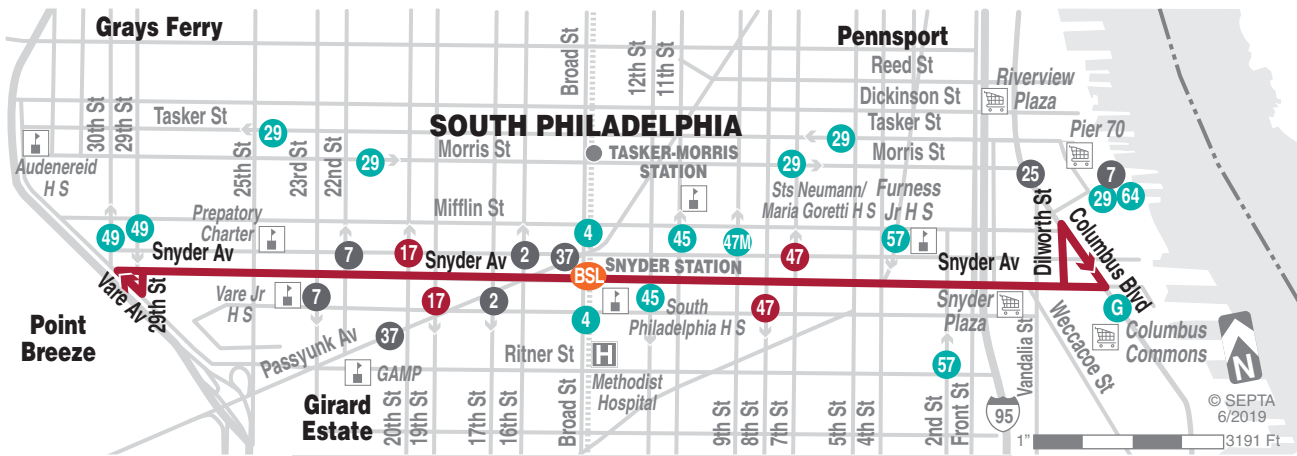

June 9, 2019

79

Columbus Commons
to 29th-Snyder

Serving
South
Philadelphia
and
Point Breeze

This route runs weekdays

- 15** | Every 15 minutes or less
 - 15** | 15 hours per day (6:00 a.m. to 9:00 p.m.)
 - 5** | 5 days per week (Monday thru Friday)
-

What the frequency icons mean

15-Minute Routes
 Service operates every 15 minutes or less, 15 hours a day (6:00 a.m. to 9:00 p.m.), 5 days per week (Monday thru Friday)

30-Minute Routes
 Service operates every 30 minutes or less

60-Minute Routes
 Service operates every 60 minutes or less

FOR MORE INFORMATION:
 Customer Service: 215-580-7800
 TDD/TTY: 215-580-7853
www.septa.org

**WEEKDAY
SERVICE
FREQUENCY**

— 6:00AM —
every
15
minutes or less

TRAVEL TIPS

- Sunday schedule will be operated on New Year's, Memorial, Independence, Labor, Thanksgiving and Christmas days.
- Fare payment options: cash, discounted KEY card fares, transfer, passes. Go to www.septa.org or m.septa.org for schedules & real time information. Try **Schedules to Go** for next 10 scheduled trips (smart phone users) or **SMS Schedules** for next 4 scheduled trips (by text message); See bus/trolley locations on **TransitView**.
- To **SAVE** Money on Your Commute visit www.thecommuterschoice.com