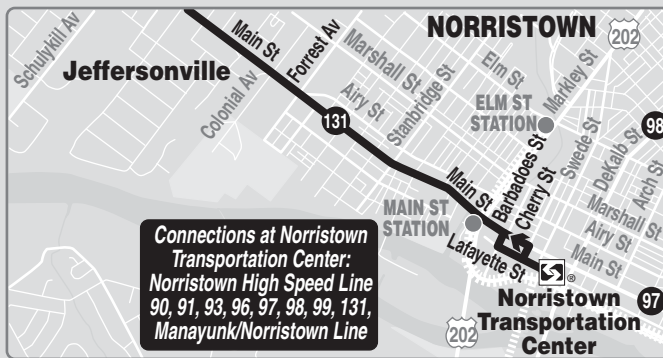

91
Effective June 15, 2019

SEPTA

Graterford
to Norristown
Transportation
Center

SATURDAYS					
To Graterford			To Norristown Transportation Center		
Norristown Transportation Center	Main St & Forrest Av (Jeffersonville)	Graterford State Prison (Graterford)	Graterford State Prison (Graterford)	Main St & Forrest Av (Jeffersonville)	Norristown Transportation Center
AM SERVICE			AM SERVICE		
8.20	8.26	8.54	9.10	9.38	9.44
10.20	10.26	10.54	11.10	11.38	11.44
PM SERVICE			PM SERVICE		
2.20	2.26	2.54	3.10	3.36	3.42

Subject To Change

TRAVEL TIPS

- Route 91 does not operate on Weekdays, Sundays or on New Year's, Memorial, Independence, Labor, Thanksgiving, and Christmas days.
- Fare payment options: cash, discounted KEY card fares, transfer, passes. Go to www.septa.org or m.septa.org for schedules & real time information. Try **Schedules to Go** for next 10 scheduled trips (smart phone users) or **SMS Schedules** for next 4 scheduled trips (by text message); See bus/trolley locations on **TransitView**.
- To **SAVE** Money on Your Commute visit www.thecommuterschoice.com