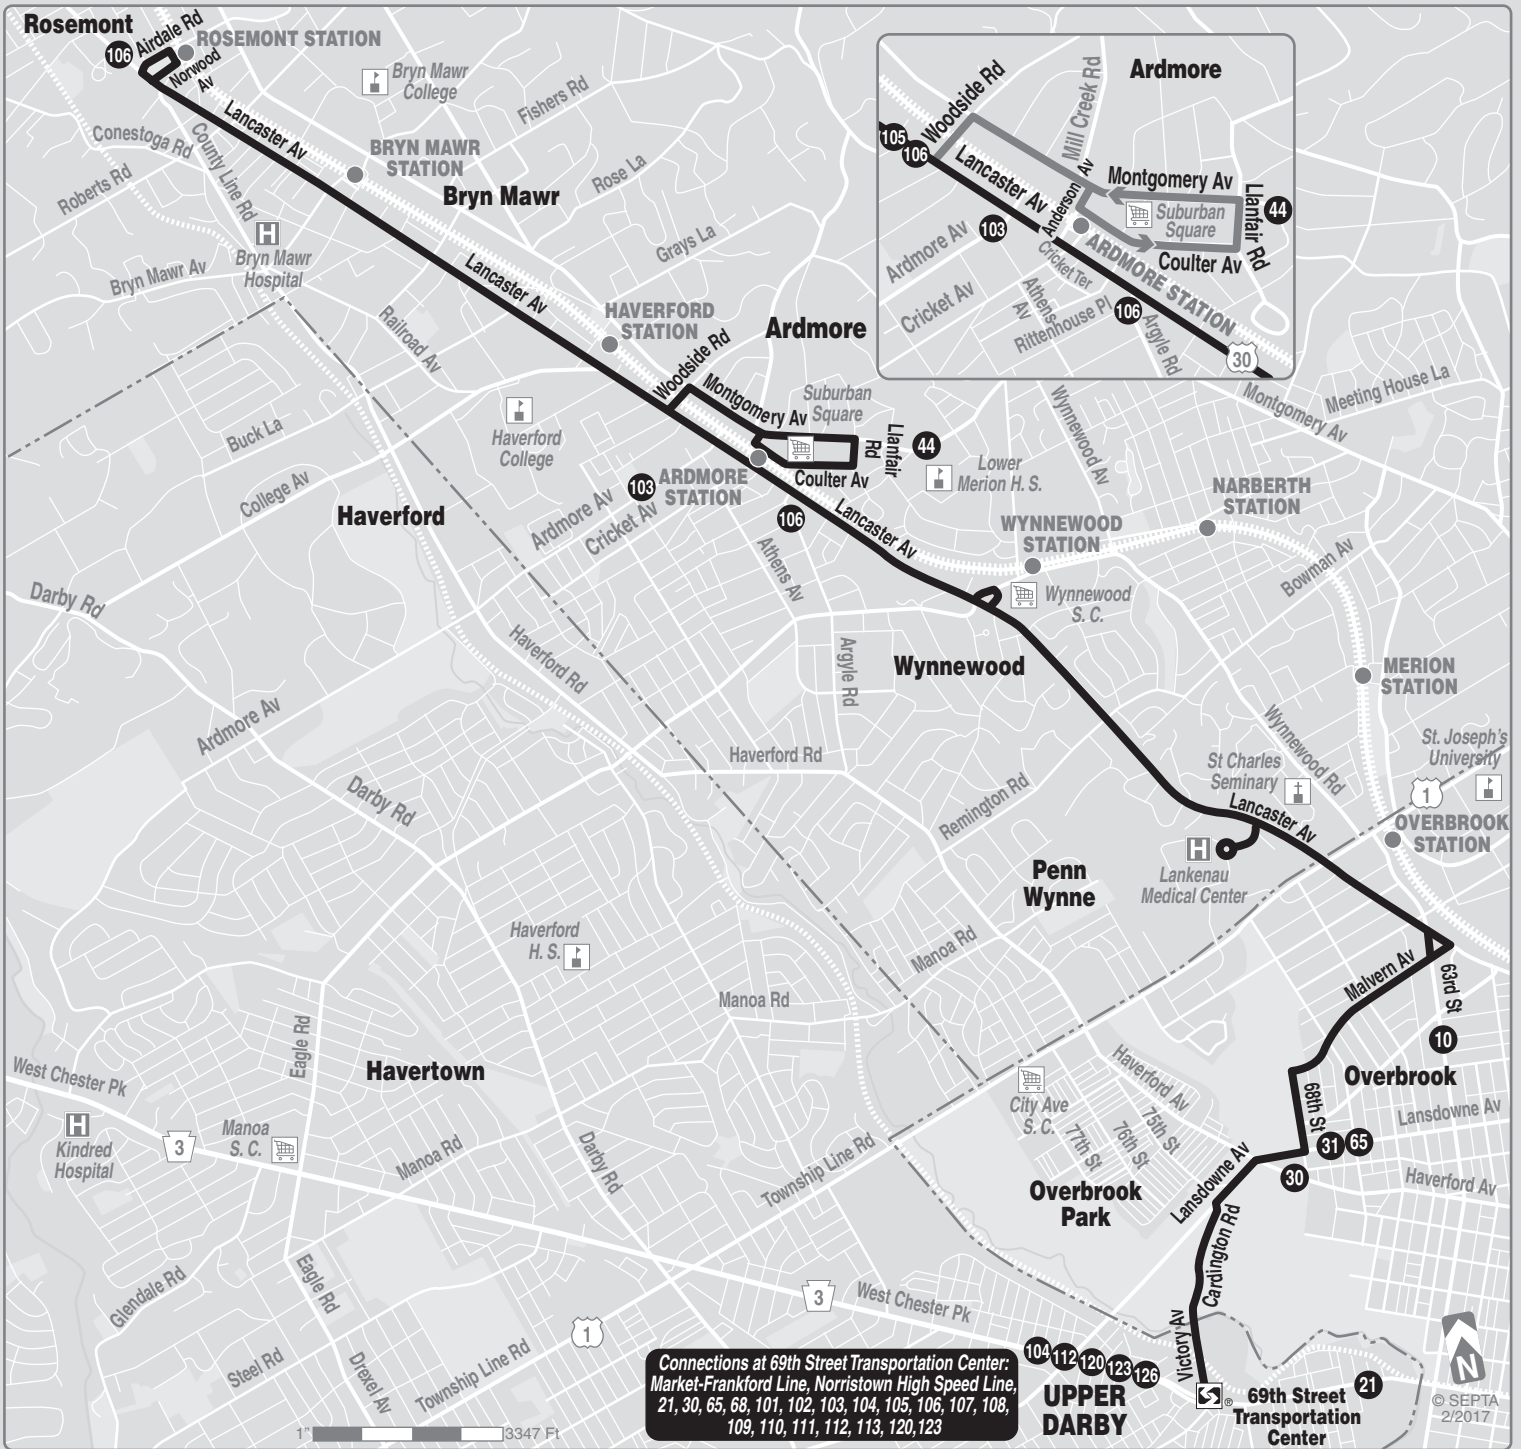

## Rosemont to 69th Street Transportation Center

Serving Ardmore  
and Lankenau  
Medical Center

Customer Service 610-734-1300  
TDD/TTY 215-580-7853  
[www.septa.org](http://www.septa.org)

**\$1.00 Transfer fare now only  
available when you use a  
SEPTA Key Card with money  
in the Travel Wallet**