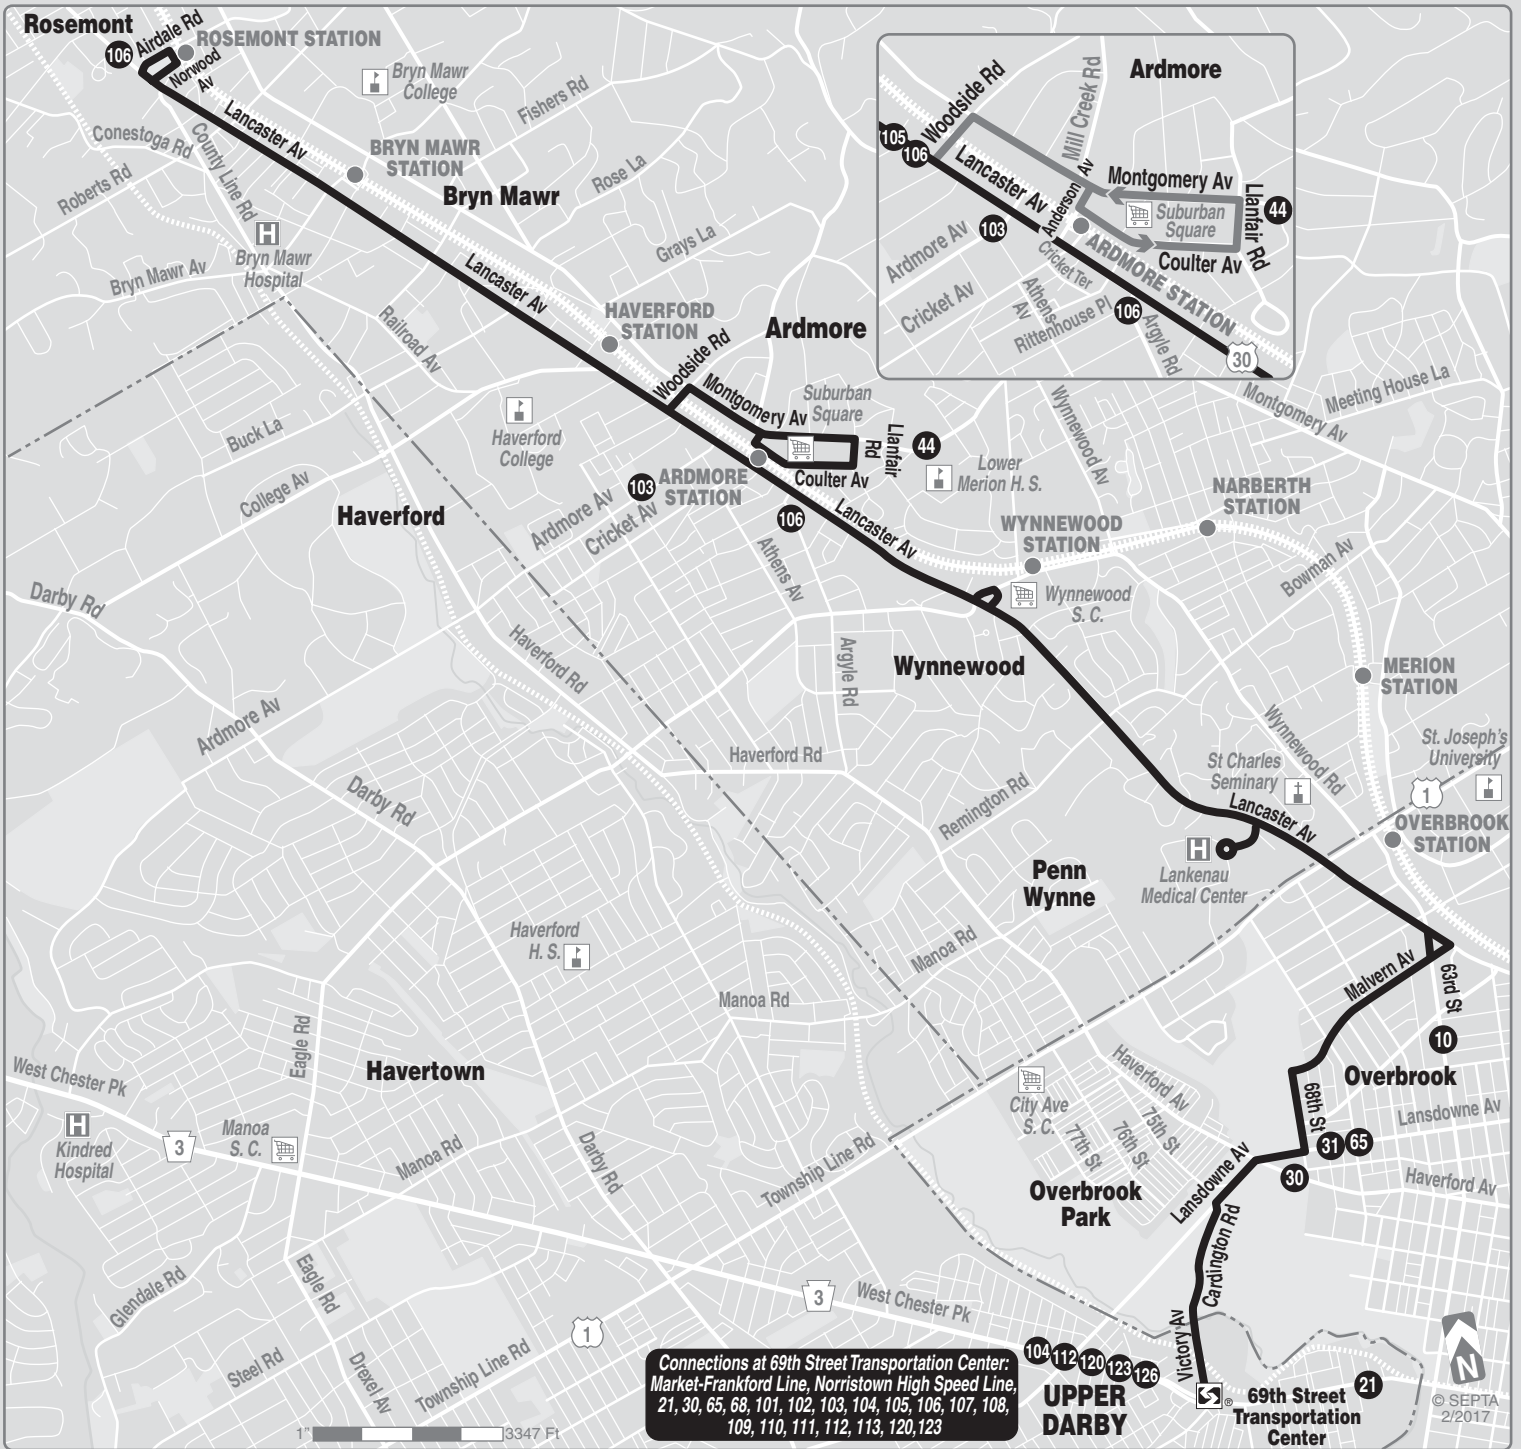

UPPER DARBY

69th Street Transportation Center

© SEPTA 2/2017

MONDAYS THROUGH FRIDAYS															
To Ardmore and Rosemont								To 69th Street Transportation Center							
69th Street Transportation Center	63rd St and Malvern Av (Overbrook)	Lankenau Medical Center	Wynnewood Shopping Center	Lancaster and Station Avs (Ardmore)	Ardmore (Suburban Square)	Lancaster and Bryn Mawr Avs (Bryn Mawr)	Lancaster and Norwood Avs (Rosemont)	Lancaster and Norwood Avs (Rosemont)	Lancaster and Bryn Mawr Avs (Bryn Mawr)	Ardmore (Suburban Square)	Lancaster and Cricket Avs (Ardmore)	Wynnewood Shopping Center	Lankenau Medical Center	63rd St and Malvern Av (Overbrook)	69th Street Transportation Center
AM SERVICE								AM SERVICE							
5.10	5.18	5.22	5.27	5.31	---	5.35	5.37	5.50	5.52	---	5.57	6.01	6.08	6.12	6.20
5.50	5.58	6.02	6.07	6.12	---	6.17	6.19	6.30	6.33	---	6.38	6.42	6.49	6.54	7.04
6.20	6.28	6.32	6.37	6.42	---	6.47	6.49	7.07	7.11	---	7.17	7.21	7.28	7.34	7.44
6.50	6.59	7.05	7.11	7.17	---	7.23	7.26	7.40	7.45	---	7.51	7.55	8.02	8.08	8.18
7.20	7.29	7.36	7.43	7.49	---	7.56	7.59	8.10	8.15	---	8.22	8.27	8.34	8.41	8.50
7.50	7.59	8.06	8.13	8.20	---	8.28	8.31	8.45	8.49	---	8.57	9.01	9.08	9.13	9.22
8.20	8.29	8.36	8.43	8.50	---	8.56	8.59	9.17	9.20	---	9.26	9.30	9.35	9.40	9.49
8.50	8.59	9.05	9.11	9.17	---	9.23	9.26	9.40	9.43	---	9.49	9.53	9.58	10.03	10.12
9.20	9.29	9.34	9.40	9.46	---	9.53	9.56	10.15	10.18	---	10.24	10.29	10.35	10.40	10.49
9.50	9.59	10.04	10.10	10.16	---	10.23	10.26	10.45	10.49	---	10.55	11.00	11.06	11.11	11.20
10.50	10.59	11.04	11.10	11.16	---	11.23	11.26	11.40	11.44	---	11.51	11.56	12.02	12.07	12.16
11.50	11.59	12.04	12.10	12.16	---	12.23	12.26	PM SERVICE							
PM SERVICE								12.40	12.44	---	12.52	12.57	1.03	1.08	1.17
12.50	12.59	1.04	1.10	1.17	---	1.24	1.27	1.40	1.44	---	1.52	1.57	2.03	2.08	2.17
1.50	1.59	2.04	2.10	2.17	---	2.24	2.27	2.40	2.44	---	2.52	2.57	3.04	3.11	3.20
2.30	2.39	2.45	2.52	3.00	---	3.07	3.11	3.20	3.25	---	3.33	3.38	3.46	3.54	4.03
3.00	3.09	3.14	3.20	3.27	---	3.34	3.38	3.55	4.00	---	4.08	4.13	4.21	4.29	4.39
3.30	3.39	3.44	3.50	3.57	---	4.04	4.08	4.25	4.30	---	4.38	4.44	4.52	5.00	5.10
4.00	4.09	4.15	4.22	4.29	---	4.36	4.40	4.55	5.00	---	5.08	5.14	5.22	5.30	5.40
4.30	4.39	4.45	4.52	4.59	---	5.06	5.10	5.35	5.40	---	5.48	5.54	6.02	6.08	6.17
5.00	5.09	5.15	5.21	5.27	---	5.35	5.39	6.07	6.12	---	6.20	6.25	6.33	6.39	6.48
5.30	5.39	5.45	5.51	5.58	---	---	---	6.52	6.57	---	7.04	7.09	7.16	7.21	7.30
6.00	6.09	6.15	6.21	6.27	---	6.33	6.37	7.30	7.34	---	7.40	7.45	7.51	7.56	8.05
6.30	6.39	6.45	6.51	6.57	---	7.03	7.07	---	---	8.10	8.17	8.21	8.27	8.32	8.40
7.30	7.39	7.44	7.50	7.55	7.59	---	---	---	---	9.05	9.11	9.15	9.21	9.26	9.34
8.30	8.38	8.42	8.47	8.52	8.56	---	---	---	---	10.05	10.11	10.15	10.21	10.26	10.34
9.30	9.38	9.42	9.47	9.52	9.56	---	---	---	---	11.26	11.31	11.35	11.41	11.45	11.53
10.48	10.55	10.59	11.04	11.09	11.12	---	---	---	---	---	---	---	---	---	---

Subject To Change