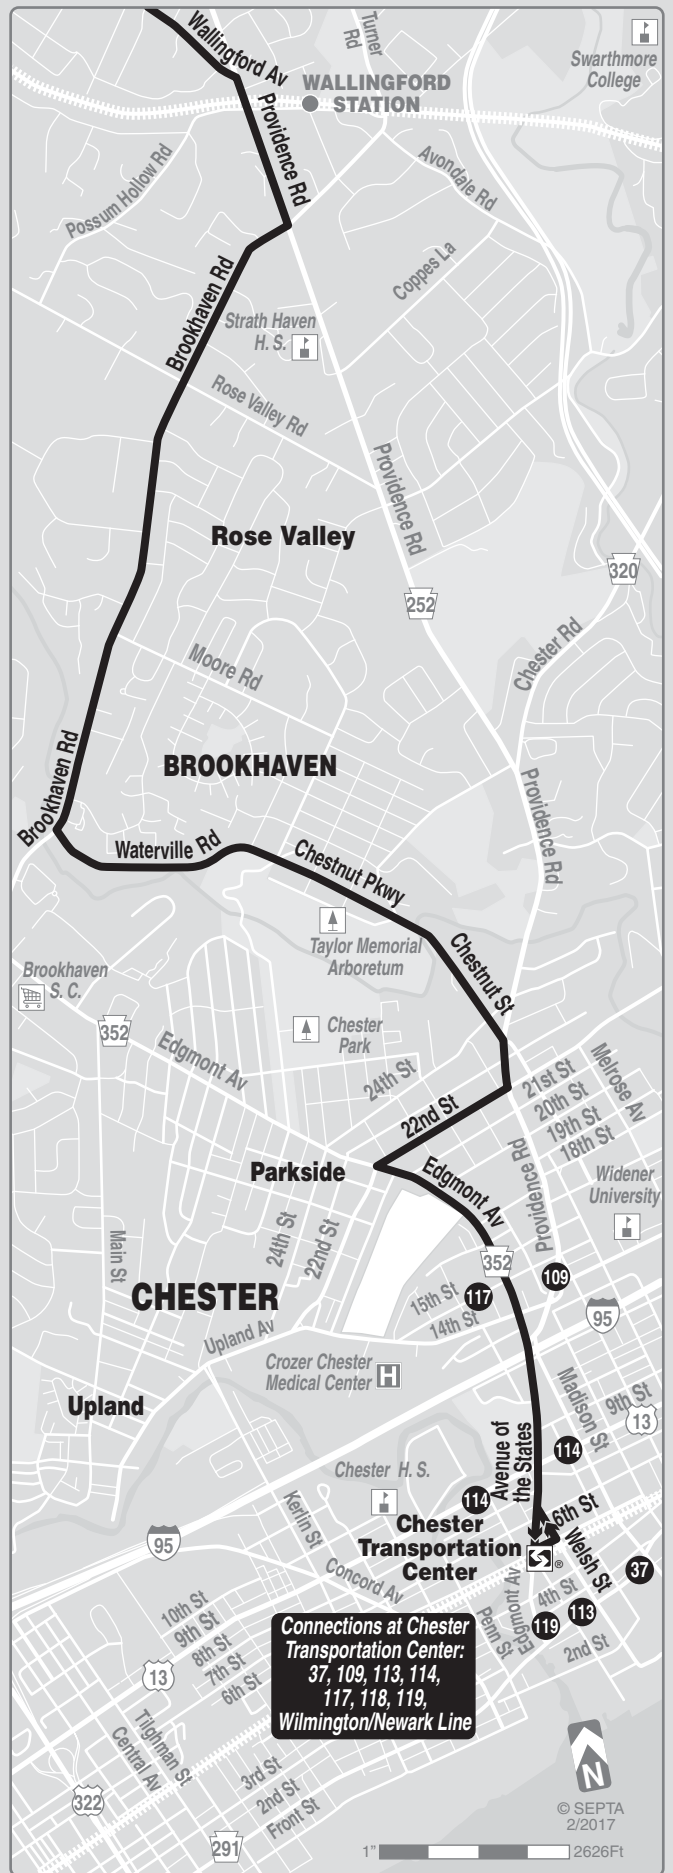

MONDAYS THROUGH FRIDAYS

To Newtown Square								To Chester Transportation Center							
Chester Transportation Center	22nd and Madison Sts (Chester)	Brookhaven and Rose Valley Rds (Wallingford)	Jackson and State Sts (Media)	Providence Rd and Kirk Lane (Rose Tree)	Delaware County Community College	Newtown Square (Chapel Av and Newtown Street Rd)	Newtown Square (Chapel Av and Newtown Street Rd)	Delaware County Community College	Providence Rd and Kirk Lane (Rose Tree)	Jackson and State Sts (Media)	Brookhaven and Rose Valley Rds (Wallingford)	22nd and Madison Sts (Chester)	Chester Transportation Center		
AM SERVICE								AM SERVICE							
6:10	6:17	6:26	6:35	6:41	6:46	6:53	5:55	6:00	6:05	6:10	6:18	6:25	6:33		
7:10	7:17	7:27	7:37	7:44	7:51	7:59	6:45	6:50	6:56	7:01	7:09	7:17	7:26		
7:40	7:47	7:57	8:07	8:14	8:21	8:30	7:10	7:17	7:24	7:30	7:38	7:46	7:55		
8:10	8:18	8:28	8:38	8:45	8:53	9:03	8:05	8:12	8:20	8:26	8:35	8:44	8:51		
9:05	9:12	9:21	9:30	9:36	9:41	9:48	9:05	9:11	9:18	9:25	9:33	9:40	9:47		
10:05	10:12	10:20	10:28	10:34	10:39	10:46	10:05	10:11	10:18	10:25	10:33	10:40	10:48		
11:05	11:12	11:20	11:28	11:34	11:39	11:47	11:05	11:11	11:18	11:25	11:33	11:41	11:49		
PM SERVICE								PM SERVICE							
12:05	12:12	12:20	12:29	12:35	12:40	12:48	12:05	12:12	12:19	12:26	12:35	12:43	12:51		
1:05	1:12	1:20	1:29	1:35	1:41	1:49	1:05	1:11	1:19	1:25	1:34	1:42	1:51		
2:15	2:23	2:31	2:40	2:46	2:52	3:00	2:05	2:12	2:21	2:27	2:38	2:47	2:56		
3:15	3:25	3:34	3:44	3:52	3:58	4:06	3:05	3:13	3:21	3:28	3:39	3:48	3:57		
4:15	4:25	4:34	4:44	4:52	4:58	5:06	4:20	4:30	4:41	4:47	4:58	5:08	5:17		
5:30	5:40	5:50	6:00	6:06	6:12	6:20	5:20	5:30	5:41	5:47	5:58	6:07	6:16		
6:35	6:42	6:50	6:59	7:05	7:11	7:17	6:35	6:42	6:50	6:56	7:05	7:13	7:21		
							10:05	10:11	10:18	10:23	10:31	10:38	10:44		