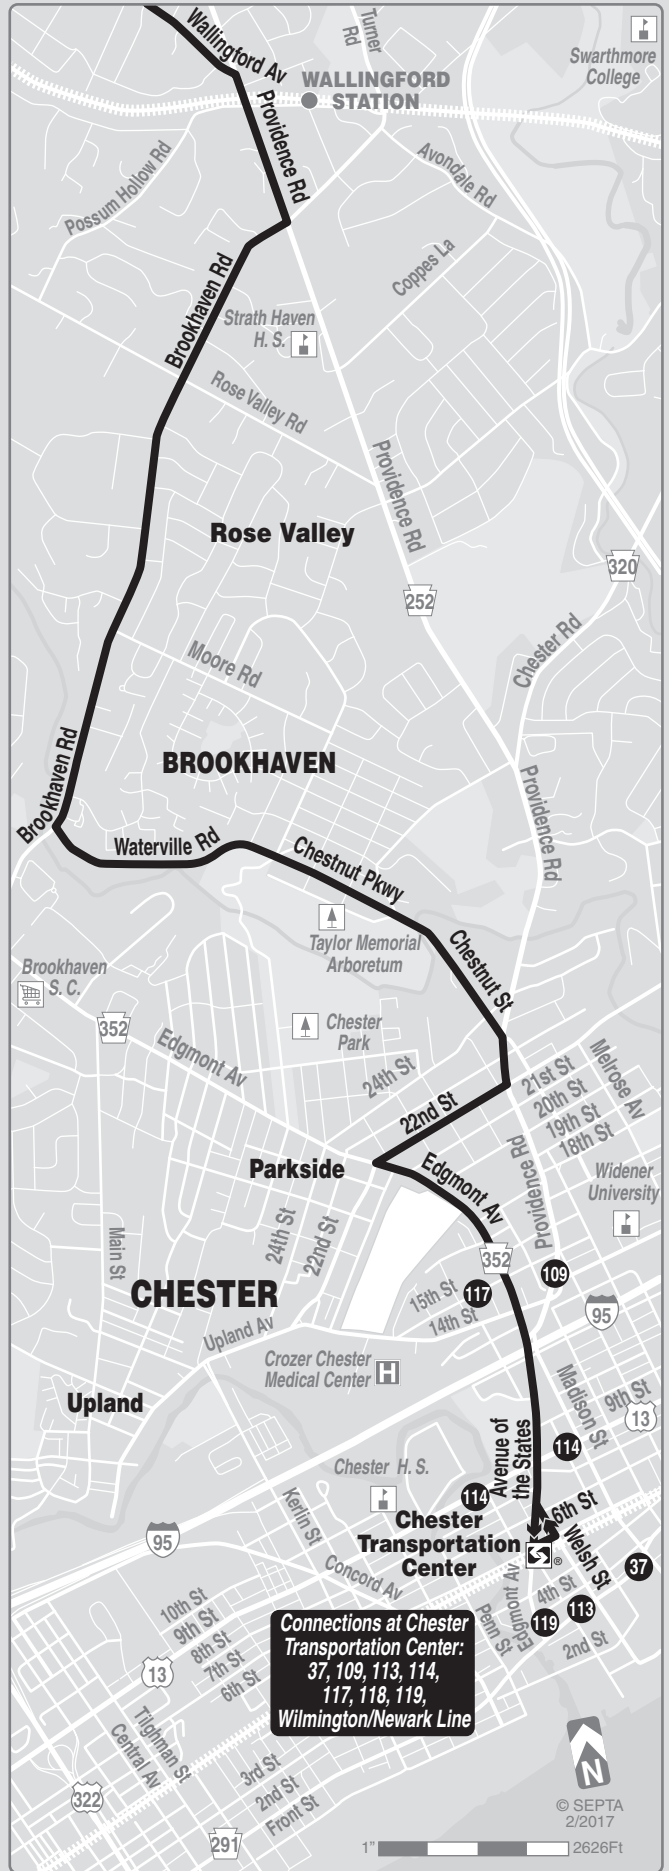

MONDAYS THROUGH FRIDAYS

To Newtown Square							To Chester Transportation Center						
Chester Transportation Center	22nd and Madison Sts (Chester)	Brookhaven and Rose Valley Rds (Wallingford)	Jackson and State Sts (Media)	Providence Rd and Kirk Lane (Rose Tree)	Delaware County Community College	Newtown Square (Chapel Av and Newtown Street Rd)	Newtown Square (Chapel Av and Newtown Street Rd)	Delaware County Community College	Providence Rd and Kirk Lane (Rose Tree)	Jackson and State Sts (Media)	Brookhaven and Rose Valley Rds (Wallingford)	22nd and Madison Sts (Chester)	Chester Transportation Center
AM SERVICE							AM SERVICE						
6.10	6.16	6.25	6.35	6.40	6.46	6.51	5.55	6.00	6.05	6.10	6.18	6.25	6.33
7.10	7.17	7.27	7.37	7.44	7.51	7.58	---	---	6.55	7.00	7.08	7.17	7.25
7.40	7.47	7.56	8.08	8.15	8.22	8.31	7.05	7.11	7.18	7.24	7.32	7.41	7.49
8.05	8.13	8.24	8.34	8.41	8.48	8.57	8.05	8.13	8.21	8.27	8.37	8.46	8.54
9.05	9.13	9.22	9.31	9.37	9.43	9.51	9.05	9.12	9.19	9.26	9.36	9.44	9.52
10.05	10.13	10.22	10.31	10.38	10.44	10.52	10.05	10.11	10.18	10.25	10.35	10.43	10.51
11.05	11.12	11.21	11.30	11.36	11.42	11.50	11.05	11.11	11.18	11.25	11.36	11.44	11.52
PM SERVICE							PM SERVICE						
12.05	12.13	12.21	12.30	12.37	12.43	12.50	12.05	12.11	12.18	12.25	12.35	12.44	12.52
1.05	1.12	1.21	1.30	1.37	1.43	1.51	1.05	1.11	1.19	1.25	1.35	1.44	1.53
2.15	2.24	2.33	2.41	2.48	2.54	3.02	2.05	2.12	2.21	2.27	2.38	2.47	2.56
3.15	3.25	3.34	3.45	3.52	3.58	4.05	3.05	3.13	3.21	3.28	3.39	3.48	3.57
4.15	4.23	4.32	4.43	4.50	4.56	5.03	4.20	4.30	4.41	4.47	4.58	5.07	5.16
5.25	5.33	5.43	5.54	6.00	6.07	6.14	5.15	5.25	5.36	5.42	5.53	6.02	6.11
6.23	6.30	6.38	6.47	6.53	6.59	7.05	6.28	6.36	6.44	6.49	6.59	7.07	7.15
							10.05	10.11	10.19	10.24	10.33	10.41	10.49

SATURDAYS

To Newtown Square							To Chester Transportation Center						
Chester Transportation Center	22nd and Madison Sts (Chester)	Brookhaven and Rose Valley Rds (Wallingford)	Jackson and State Sts (Media)	Providence Rd and Kirk Lane (Rose Tree)	Delaware County Community College	Newtown Square (Chapel Av and Newtown Street Rd)	Newtown Square (Chapel Av and Newtown Street Rd)	Delaware County Community College	Providence Rd and Kirk Lane (Rose Tree)	Jackson and State Sts (Media)	Brookhaven and Rose Valley Rds (Wallingford)	22nd and Madison Sts (Chester)	Chester Transportation Center
AM SERVICE							AM SERVICE						
6.35	6.42	6.50	6.58	7.03	7.08	7.15	7.25	7.30	7.37	7.42	7.49	7.56	8.03
7.35	7.42	7.50	7.58	8.03	8.08	8.15	8.25	8.30	8.37	8.42	8.50	8.57	9.05
8.15	8.22	8.30	8.38	8.43	8.48	8.55	9.25	9.30	9.37	9.42	9.50	9.57	10.05
9.15	9.22	9.30	9.38	9.43	9.48	9.55	10.25	10.32	10.39	10.44	10.52	11.00	11.08
10.15	10.22	10.30	10.38	10.44	10.49	10.56	11.25	11.32	11.39	11.44	11.52	12.00	12.08
11.18	11.25	11.33	11.41	11.47	11.52	11.59							
PM SERVICE							PM SERVICE						
12.18	12.25	12.33	12.41	12.47	12.52	12.59	12.25	12.32	12.39	12.44	12.52	1.00	1.08
1.18	1.25	1.33	1.41	1.47	1.52	1.59	1.25	1.32	1.39	1.44	1.53	2.01	2.09
2.18	2.25	2.33	2.41	2.47	2.52	2.59	2.25	2.32	2.39	2.44	2.53	3.01	3.09
3.18	3.25	3.33	3.41	3.47	3.52	3.59	3.25	3.32	3.39	3.44	3.53	4.01	4.09
4.18	4.25	4.33	4.41	4.47	4.52	4.59	4.25	4.31	4.38	4.43	4.52	5.00	5.07
5.18	5.25	5.33	5.41	5.47	5.52	5.59	5.25	5.31	5.38	5.43	5.51	5.58	6.05
							6.25	6.31	6.38	6.43	6.51	6.58	7.05

TRAVEL TIPS