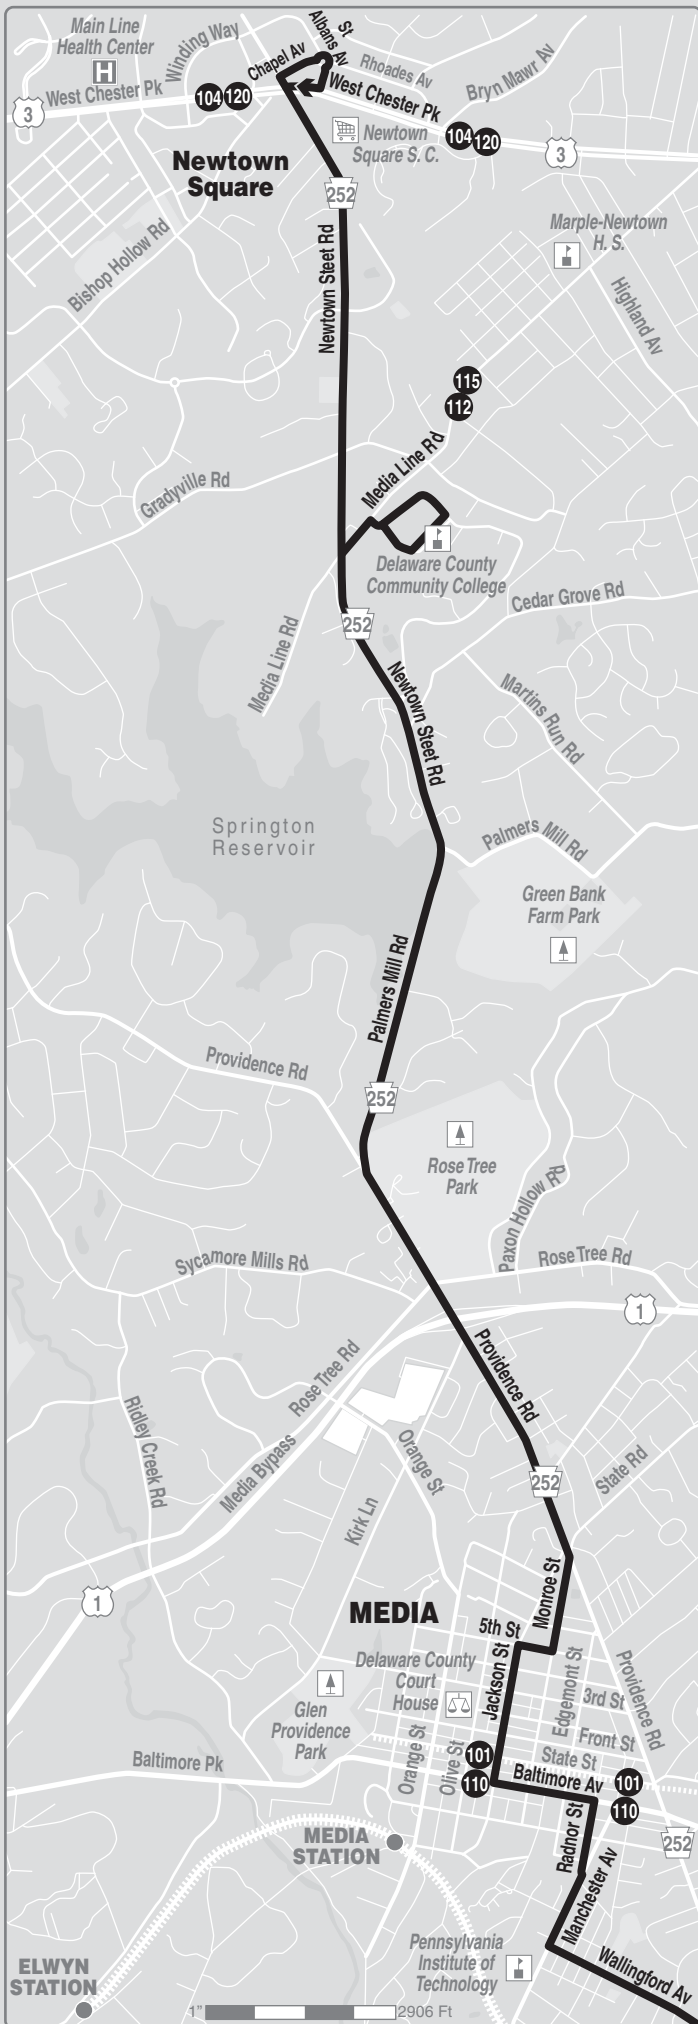

MONDAYS THROUGH FRIDAYS

To Newtown Square							To Chester Transportation Center						
Chester Transportation Center	22nd and Madison Sts (Chester)	Brookhaven and Rose Valley Rds (Wallingford)	Jackson and State Sts (Media)	Providence Rd and Kirk Lane (Rose Tree)	Delaware County Community College	Newtown Square (Chapel Av and Newtown Street Rd)	Newtown Square (Chapel Av and Newtown Street Rd)	Delaware County Community College	Providence Rd and Kirk Lane (Rose Tree)	Jackson and State Sts (Media)	Brookhaven and Rose Valley Rds (Wallingford)	22nd and Madison Sts (Chester)	Chester Transportation Center
AM SERVICE							AM SERVICE						
6.10	6.16	6.25	6.35	6.40	6.46	6.51	5.55	6.00	6.05	6.10	6.18	6.25	6.33
7.10	7.17	7.27	7.37	7.44	7.51	7.58	---	---	6.55	7.00	7.08	7.17	7.25
7.40	7.47	7.56	8.08	8.15	8.22	8.31	7.05	7.11	7.18	7.24	7.32	7.41	7.49
8.05	8.13	8.24	8.34	8.41	8.48	8.57	8.05	8.13	8.21	8.27	8.37	8.46	8.54
9.05	9.13	9.22	9.31	9.37	9.43	9.51	9.05	9.12	9.19	9.26	9.36	9.44	9.52
10.05	10.13	10.22	10.31	10.38	10.44	10.52	10.05	10.11	10.18	10.25	10.35	10.43	10.51
11.05	11.12	11.21	11.30	11.36	11.42	11.50	11.05	11.11	11.18	11.25	11.36	11.44	11.52
PM SERVICE							PM SERVICE						
12.05	12.13	12.21	12.30	12.37	12.43	12.50	12.05	12.11	12.18	12.25	12.35	12.44	12.52
1.05	1.12	1.21	1.30	1.37	1.43	1.51	1.05	1.11	1.19	1.25	1.35	1.44	1.53
2.15	2.24	2.33	2.41	2.48	2.54	3.02	2.05	2.12	2.21	2.27	2.38	2.47	2.56
3.15	3.25	3.34	3.45	3.52	3.58	4.05	3.05	3.13	3.21	3.28	3.39	3.48	3.57
4.15	4.23	4.32	4.43	4.50	4.56	5.03	4.20	4.30	4.41	4.47	4.58	5.07	5.16
5.25	5.33	5.43	5.54	6.00	6.07	6.14	5.15	5.25	5.36	5.42	5.53	6.02	6.11
6.23	6.30	6.38	6.47	6.53	6.59	7.05	6.28	6.36	6.44	6.49	6.59	7.07	7.15
							10.05	10.11	10.19	10.24	10.33	10.41	10.49

SATURDAYS

To Newtown Square							To Chester Transportation Center						
Chester Transportation Center	22nd and Madison Sts (Chester)	Brookhaven and Rose Valley Rds (Wallingford)	Jackson and State Sts (Media)	Providence Rd and Kirk Lane (Rose Tree)	Delaware County Community College	Newtown Square (Chapel Av and Newtown Street Rd)	Newtown Square (Chapel Av and Newtown Street Rd)	Delaware County Community College	Providence Rd and Kirk Lane (Rose Tree)	Jackson and State Sts (Media)	Brookhaven and Rose Valley Rds (Wallingford)	22nd and Madison Sts (Chester)	Chester Transportation Center
AM SERVICE							AM SERVICE						
6.35	6.42	6.50	6.58	7.03	7.08	7.15	7.25	7.30	7.37	7.42	7.49	7.56	8.03
7.35	7.42	7.50	7.58	8.03	8.08	8.15	8.25	8.30	8.37	8.42	8.50	8.57	9.05
8.15	8.22	8.30	8.38	8.43	8.48	8.55	9.25	9.30	9.37	9.42	9.50	9.57	10.05
9.15	9.22	9.30	9.38	9.43	9.48	9.55	10.25	10.32	10.39	10.44	10.52	11.00	11.08
10.15	10.22	10.30	10.38	10.44	10.49	10.56	11.25	11.32	11.39	11.44	11.52	12.00	12.08
11.18	11.25	11.33	11.41	11.47	11.52	11.59							
PM SERVICE							PM SERVICE						
12.18	12.25	12.33	12.41	12.47	12.52	12.59	12.25	12.32	12.39	12.44	12.52	1.00	1.08
1.18	1.25	1.33	1.41	1.47	1.52	1.59	1.25	1.32	1.39	1.44	1.53	2.01	2.09
2.18	2.25	2.33	2.41	2.47	2.52	2.59	2.25	2.32	2.39	2.44	2.53	3.01	3.09
3.18	3.25	3.33	3.41	3.47	3.52	3.59	3.25	3.32	3.39	3.44	3.53	4.01	4.09
4.18	4.25	4.33	4.41	4.47	4.52	4.59	4.25	4.31	4.38	4.43	4.52	5.00	5.07
5.18	5.25	5.33	5.41	5.47	5.52	5.59	5.25	5.31	5.38	5.43	5.51	5.58	6.05
							6.25	6.31	6.38	6.43	6.51	6.58	7.05

TRAVEL TIPS