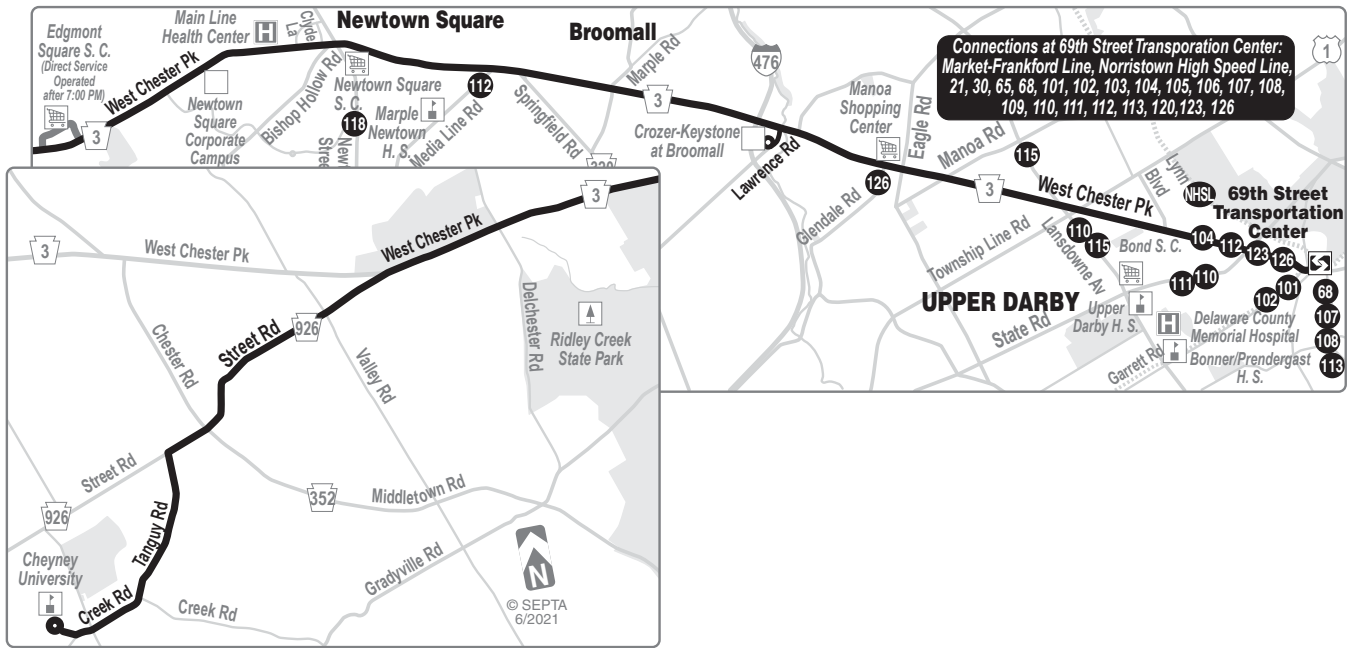

August 30, 2021

120

**Cheyney University
to 69th Street
Transportation Center**

**Serving
Newtown Square**

FOR MORE INFORMATION:
Customer Service: 215-580-7800
TDD/TTY: 215-580-7853
www.septa.org

Weekdays							
To Cheyney University							
69th Street Transportation Center	West Chester Pike and Eagle Rd (Manoa)	Crozer-Keystone at Broomall	West Chester Pike and Sproul Rd (Broomall)	West Chester Pike and Clyde La (Newtown Square)	West Chester Pike and Providence Rd (Edgmont)	Street and Middletown Rds	Cheyney University
AM SERVICE							
5:55	6:04	--	6:09	6:14	6:18	6:25	6:33
7:00	7:14	7:26	7:31	7:39	7:45	7:52	8:00
8:15	8:30	8:39	8:46	8:54	9:01	9:08	9:16
9:25	9:38	9:44	9:49	9:56	10:02	10:09	10:16
10:25	10:38	10:44	10:49	10:56	11:02	11:09	11:16
11:25	11:38	11:43	11:48	11:55	12:01	12:08	12:15
PM SERVICE							
12:25	12:38	12:43	12:48	12:55	1:01	1:08	1:15
2:05	2:19	2:25	2:30	2:38	2:44	2:51	2:59
3:30	3:45	3:51	3:57	4:05	4:13	4:20	4:28
5:40	5:57	6:03	6:09	6:17	6:23	6:31	6:39
7:00	7:13	--	7:21	7:28	7:34	7:40	7:48
8:25	8:37	--	8:44	8:51	8:56	9:02	9:10
10:05	10:16	--	10:21	10:26	10:31	10:37	10:45