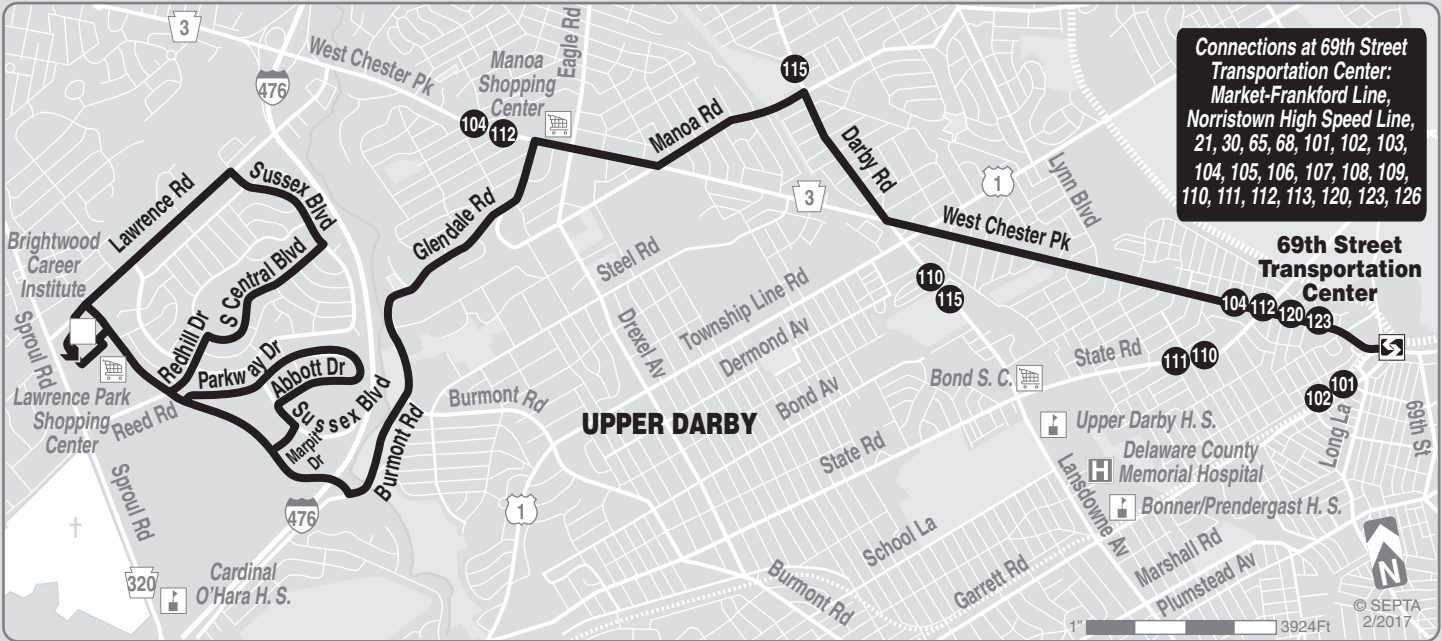

MONDAYS THROUGH FRIDAYS										
To Lawrence Park					To 69th Street Transportation Center					
69th Street Transportation Center	West Chester Pike and Manoa Rd (Manoa)	Sussex Blvd and Abbott Dr (Lawrence Park)	Sussex and South Central Blvds (Lawrence Park)	Lawrence Park Shopping Center (Medical Building)	69th Street Transportation Center	Lawrence Park Shopping Center (Medical Building)	Sussex and South Central Blvds (Lawrence Park)	Sussex Blvd and Abbott Dr (Lawrence Park)	West Chester Pike and Manoa Rd (Manoa)	69th Street Transportation Center
AM SERVICE					AM SERVICE					
5.15	5.23	5.29	---	5.36	5.40	5.44	---	5.57	6.08	
6.15	6.24	6.30	---	6.37	6.07	6.11	---	6.24	6.35	
6.45	6.57	7.04	---	7.11	6.42	6.46	---	6.59	7.11	
7.17	7.29	7.37	---	7.46	7.17	7.22	---	7.36	7.48	
7.45	7.57	8.05	---	8.14	7.49	7.54	---	8.07	8.20	
8.15	8.27	8.36	---	8.45	8.20	8.25	---	8.38	8.51	
8.45	8.57	9.05	---	9.14	8.52	8.56	---	9.08	9.21	
9.25	9.35	9.41	---	9.50	9.55	9.59	---	10.10	10.21	
10.25	10.35	10.40	---	10.49	10.55	10.59	---	11.11	11.22	
11.25	11.35	11.41	---	11.50	PM SERVICE					
12.25	12.36	12.42	---	12.51	12.05	12.09	---	12.20	12.31	
1.25	1.36	1.42	---	1.51	1.05	1.09	---	1.20	1.31	
2.25	2.36	2.43	---	2.52	2.10	---	2.14	2.24	2.35	
3.25	3.37	---	3.48	3.53	3.10	---	3.15	3.26	3.37	
4.30	4.42	---	4.55	5.00	4.10	---	4.15	4.26	4.38	
5.00	5.12	---	5.26	5.31	4.40	---	4.45	4.57	5.09	
5.30	5.42	---	5.54	5.59	5.08	---	5.13	5.25	5.37	
6.00	6.12	---	6.24	6.29	5.38	---	5.43	5.55	6.07	
6.30	6.42	---	6.54	6.58	6.10	---	6.14	6.25	6.36	
7.30	7.42	---	7.53	7.57	8.05	---	8.09	8.18	8.28	
					10.40	---	10.44	10.52	11.02	
TRAVEL TIPS										
- Sunday schedule will be operated on New Year's, Memorial, Independence, Labor, Thanksgiving, and Christmas days. - Fare payment options: cash, discounted KEY card fares, transfer, passes. Go to www.septa.org or m.septa.org for schedules & real time information. Try Schedules to Go for next 10 scheduled trips (smart phone users) or SMS Schedules for next 4 scheduled trips (by text message); See bus/trolley locations on TransitView. - To SAVE Money on Your Commute visit www.thecommuterschoice.com										

Subject To Change

SATURDAYS													
To Lawrence Park					To 69th Street Transportation Center								
69th Street Transportation Center	West Chester Pike and Manoa Rd (Manoa)	Sussex Blvd and Abbott Dr (Lawrence Park)	Lawrence Park Shopping Center (Medical Building)	Lawrence Park Shopping Center (Medical Building)	Sussex Blvd and Abbott Dr (Lawrence Park)	West Chester Pike and Manoa Rd (Manoa)	69th Street Transportation Center	69th Street Transportation Center	West Chester Pike and Manoa Rd (Manoa)	Lawrence Park Shopping Center (Medical Building)			
AM SERVICE					AM SERVICE								
6.35	6.44	6.49	6.56	7.02	---	7.10	7.21	6.35	6.44	6.49	6.56		
7.35	7.44	7.49	7.57	8.02	---	8.11	8.22	7.35	7.44	7.49	7.57		
8.35	8.45	8.50	8.58	9.02	---	9.12	9.23	8.35	8.45	8.50	8.58		
9.35	9.45	9.52	10.00	10.30	---	10.41	10.52	9.35	9.45	9.52	10.00		
10.35	10.46	10.53	11.01	11.30	---	11.41	11.53	10.35	10.46	10.53	11.01		
11.35	11.46	11.53	12.01	PM SERVICE					11.35	11.46	11.53	12.01	
					12.30	---	12.41	12.53					
					1.30	1.35	1.43	1.54					
					2.30	2.35	2.45	2.56					
					3.30	3.35	3.47	3.58					
					4.30	4.35	4.47	4.58					
					5.30	5.34	5.44	5.55					
					6.05	6.09	6.19	6.30					
					7.05	7.09	7.19	7.30					
5.35	5.49	---	6.00						5.35	5.49	---	6.00	
6.35	6.49	---	7.00						6.35	6.49	---	7.00