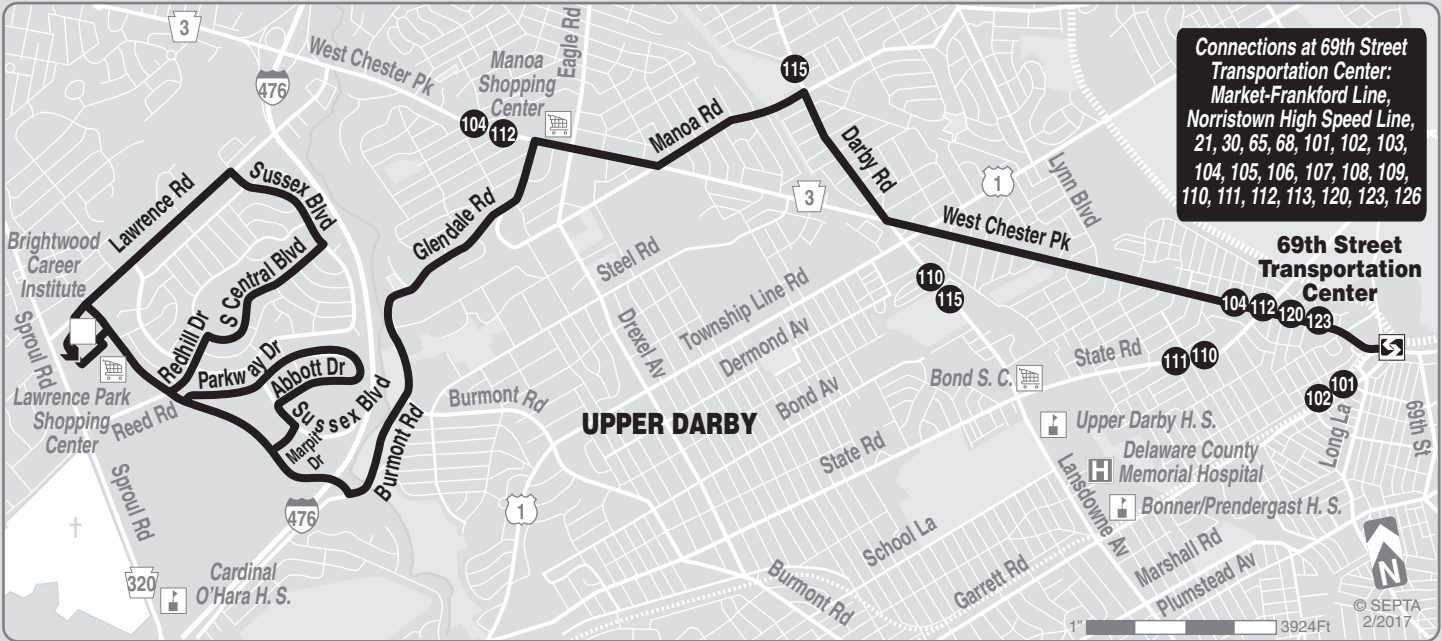

MONDAYS THROUGH FRIDAYS										
To Lawrence Park					To 69th Street Transportation Center					
69th Street Transportation Center	West Chester Pike and Manoa Rd (Manoa)	Sussex Blvd and Abbott Dr (Lawrence Park)	Sussex and South Central Blvds (Lawrence Park)	Lawrence Park Shopping Center (Medical Building)	69th Street Transportation Center	Lawrence Park Shopping Center (Medical Building)	Sussex and South Central Blvds (Lawrence Park)	Sussex Blvd and Abbott Dr (Lawrence Park)	West Chester Pike and Manoa Rd (Manoa)	69th Street Transportation Center
AM SERVICE					AM SERVICE					
5.15	5.23	5.29	---	5.36	5.40	5.44	---	5.57	6.08	
6.15	6.24	6.30	---	6.37	6.07	6.11	---	6.24	6.35	
6.45	6.57	7.04	---	7.11	6.42	6.46	---	6.59	7.11	
7.17	7.29	7.37	---	7.46	7.17	7.22	---	7.36	7.48	
7.45	7.57	8.05	---	8.14	7.49	7.54	---	8.07	8.20	
8.15	8.27	8.36	---	8.45	8.20	8.25	---	8.38	8.51	
8.45	8.57	9.05	---	9.14	8.52	8.56	---	9.08	9.21	
9.25	9.35	9.41	---	9.50	9.55	9.59	---	10.10	10.21	
10.25	10.35	10.40	---	10.49	10.55	10.59	---	11.11	11.22	
11.25	11.35	11.41	---	11.50	PM SERVICE					
12.25	12.36	12.42	---	12.51	12.05	12.09	---	12.20	12.31	
1.25	1.36	1.42	---	1.51	1.05	1.09	---	1.20	1.31	
2.25	2.36	2.43	---	2.52	2.10	---	2.14	2.24	2.35	
3.25	3.37	---	3.48	3.53	3.10	---	3.15	3.26	3.37	
4.30	4.42	---	4.55	5.00	4.10	---	4.15	4.26	4.38	
5.00	5.12	---	5.26	5.31	4.40	---	4.45	4.57	5.09	
5.30	5.42	---	5.54	5.59	5.08	---	5.13	5.25	5.37	
6.00	6.12	---	6.24	6.29	5.38	---	5.43	5.55	6.07	
6.30	6.42	---	6.54	6.58	6.10	---	6.14	6.25	6.36	
7.30	7.42	---	7.53	7.57	8.05	---	8.09	8.18	8.28	
					10.40	---	10.44	10.52	11.02	
TRAVEL TIPS										
<ul style="list-style-type: none"> Sunday schedule will be operated on New Year's, Memorial, Independence, Labor, Thanksgiving, and Christmas days. Fare payment options: cash, discounted KEY card fares, transfer, passes. Go to www.septa.org or m.septa.org for schedules & real time information. Try Schedules to Go for next 10 scheduled trips (smart phone users) or SMS Schedules for next 4 scheduled trips (by text message); See bus/trolley locations on TransitView. To SAVE Money on Your Commute visit www.thecommuterschoice.com 										