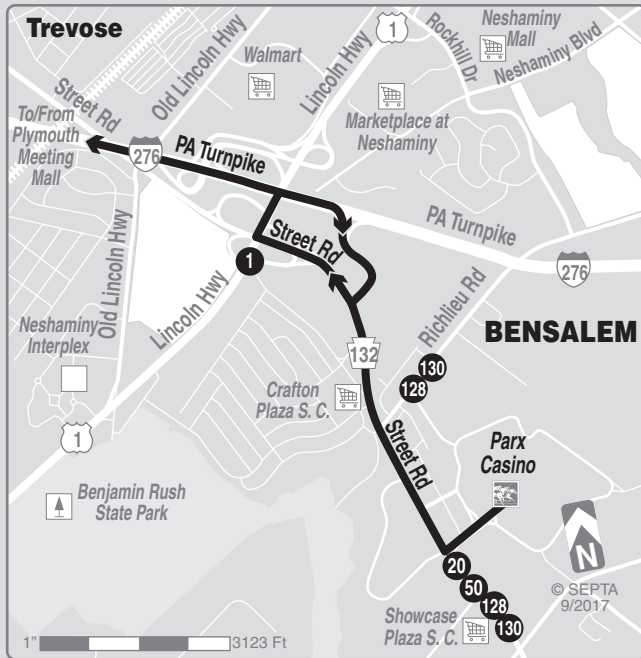

150

Effective June 10, 2019

Parx Casino to
Plymouth
Meeting Mall

WEEKDAYS

To Parx Casino		To Plymouth Meeting Mall	
Plymouth Meeting Mall	Parx Casino	Parx Casino	Plymouth Meeting Mall
AM SERVICE			
11.15	11.45	PM SERVICE	
PM SERVICE		2.00	2.30
12.00	12.30	2.45	3.15
1.30	2.02	3.45	4.16
2.30	3.02	6.30	7.01
3.10	3.42	8.45	9.15
		9.50	10.20
		11.20	11.50

SATURDAYS

AM SERVICE			
6.30	7.00	PM SERVICE	
7.30	8.00	12.30	1.01
11.00	11.32	3.00	3.31
PM SERVICE		5.20	5.51
12.20	12.52	8.30	9.01
		10.30	11.01
		11.15	11.46

TRAVEL TIPS

- Route 150 does not operate on Sundays or Holidays (New Year's, Memorial, Independence, Labor, Thanksgiving, and Christmas days).
- Fare payment options: cash, discounted KEY card fares, transfer, passes. Go to www.septa.org or m.septa.org for schedules & real time information. Try **Schedules to Go** for next 10 scheduled trips (smart phone users) or **SMS Schedules** for next 4 scheduled trips (by text message); See bus/trolley locations on **TransitView**.
- To **SAVE** Money on Your Commute visit www.thecommuterschoice.com