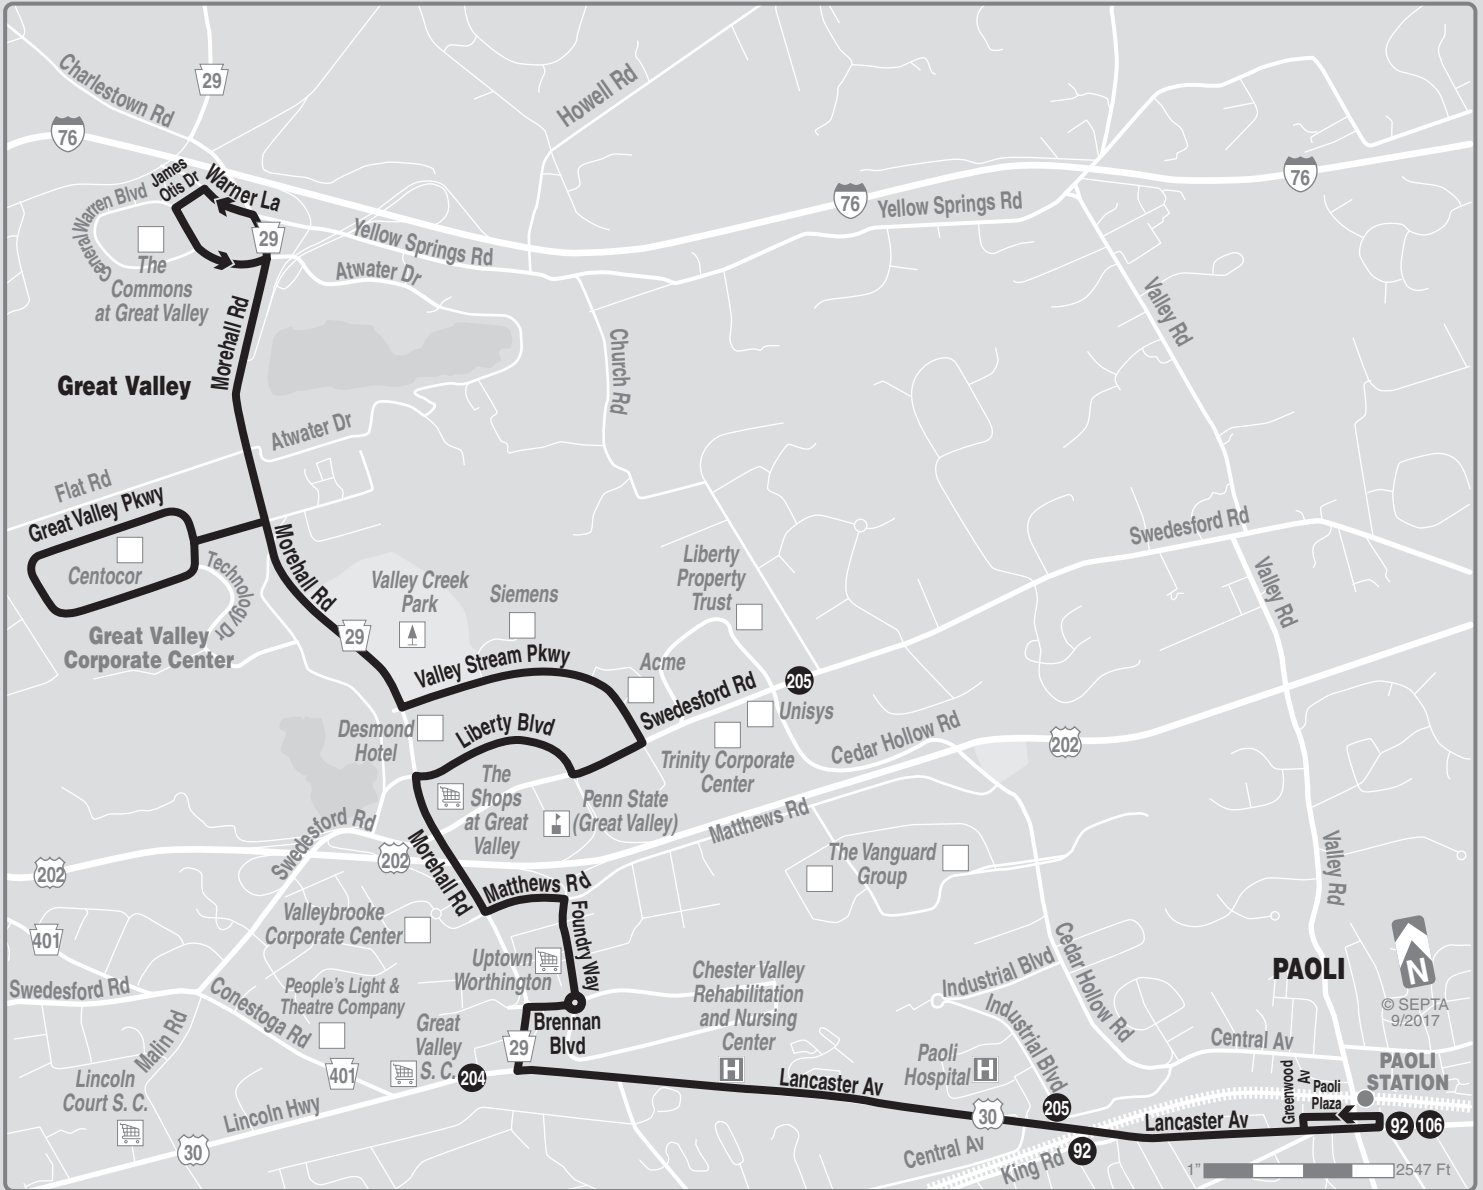

## The Commons at Great Valley to Paoli Station

Serving Great Valley  
Corporate Center

**\$1.00 Transfer fare now only  
available when you use a  
SEPTA Key Card with money  
in the Travel Wallet**

**MONDAYS THROUGH FRIDAYS**

**To The Commons at Great Valley**

Paoli Station	Uptown Worthington	Liberty Blvd and Swedesford Rd	Valley Stream Pkwy and PA Route 29	Great Valley Pkwy and Technology Dr	Gen Warren Blvd and James Otis Dr (The Commons at Great Valley)
<b>AM SERVICE</b>					
6.29	6.35	6.41	6.42	6.50	6.55
7.03	7.09	7.15	7.17	7.25	7.30
7.33	7.39	7.45	7.47	7.55	8.00
8.18	8.25	8.31	8.32	8.40	8.45
8.31	8.38	8.44	8.45	8.53	8.58
9.11	9.18	9.24	9.25	9.33	9.37
9.33	9.40	9.45	9.46	9.54	9.58
10.39	10.46	10.51	10.52	10.59	11.02

**To Paoli Station**

Gen Warren Blvd and James Otis Dr (The Commons at Great Valley)	Great Valley Pkwy and Technology Dr	Valley Stream Pkwy and PA Route 29	Liberty Blvd and Swedesford Rd	Uptown Worthington	Paoli Station
<b>PM SERVICE</b>					
3.20	3.26	3.30	3.33	3.39	3.48
3.41	3.47	3.51	3.54	4.00	4.11
4.21	4.27	4.31	4.34	4.40	4.50
4.46	4.52	4.56	4.59	5.05	5.15
5.20	5.26	5.30	5.33	5.39	5.49
5.52	5.58	6.02	6.05	6.10	6.19

**TRAVEL TIPS**

- Route 206 does not operate on Saturdays, Sundays or Holidays (New Year's, Memorial, Independence, Labor, Thanksgiving, and Christmas days).
- Please consult Paoli/Thorndale Line timetables for details relating to service.
- Route 206 AM buses will wait for up to 10 minutes in the event that a train from Philadelphia arrives late, otherwise buses will operate as scheduled.
- Fare payment options: cash, transfers, tokens, passes. Please check the SEPTA fare brochure or [www.septa.org](http://www.septa.org) for complete fare information.
- To SAVE Money on Your Commute visit [www.thecommuterschoice.com](http://www.thecommuterschoice.com)