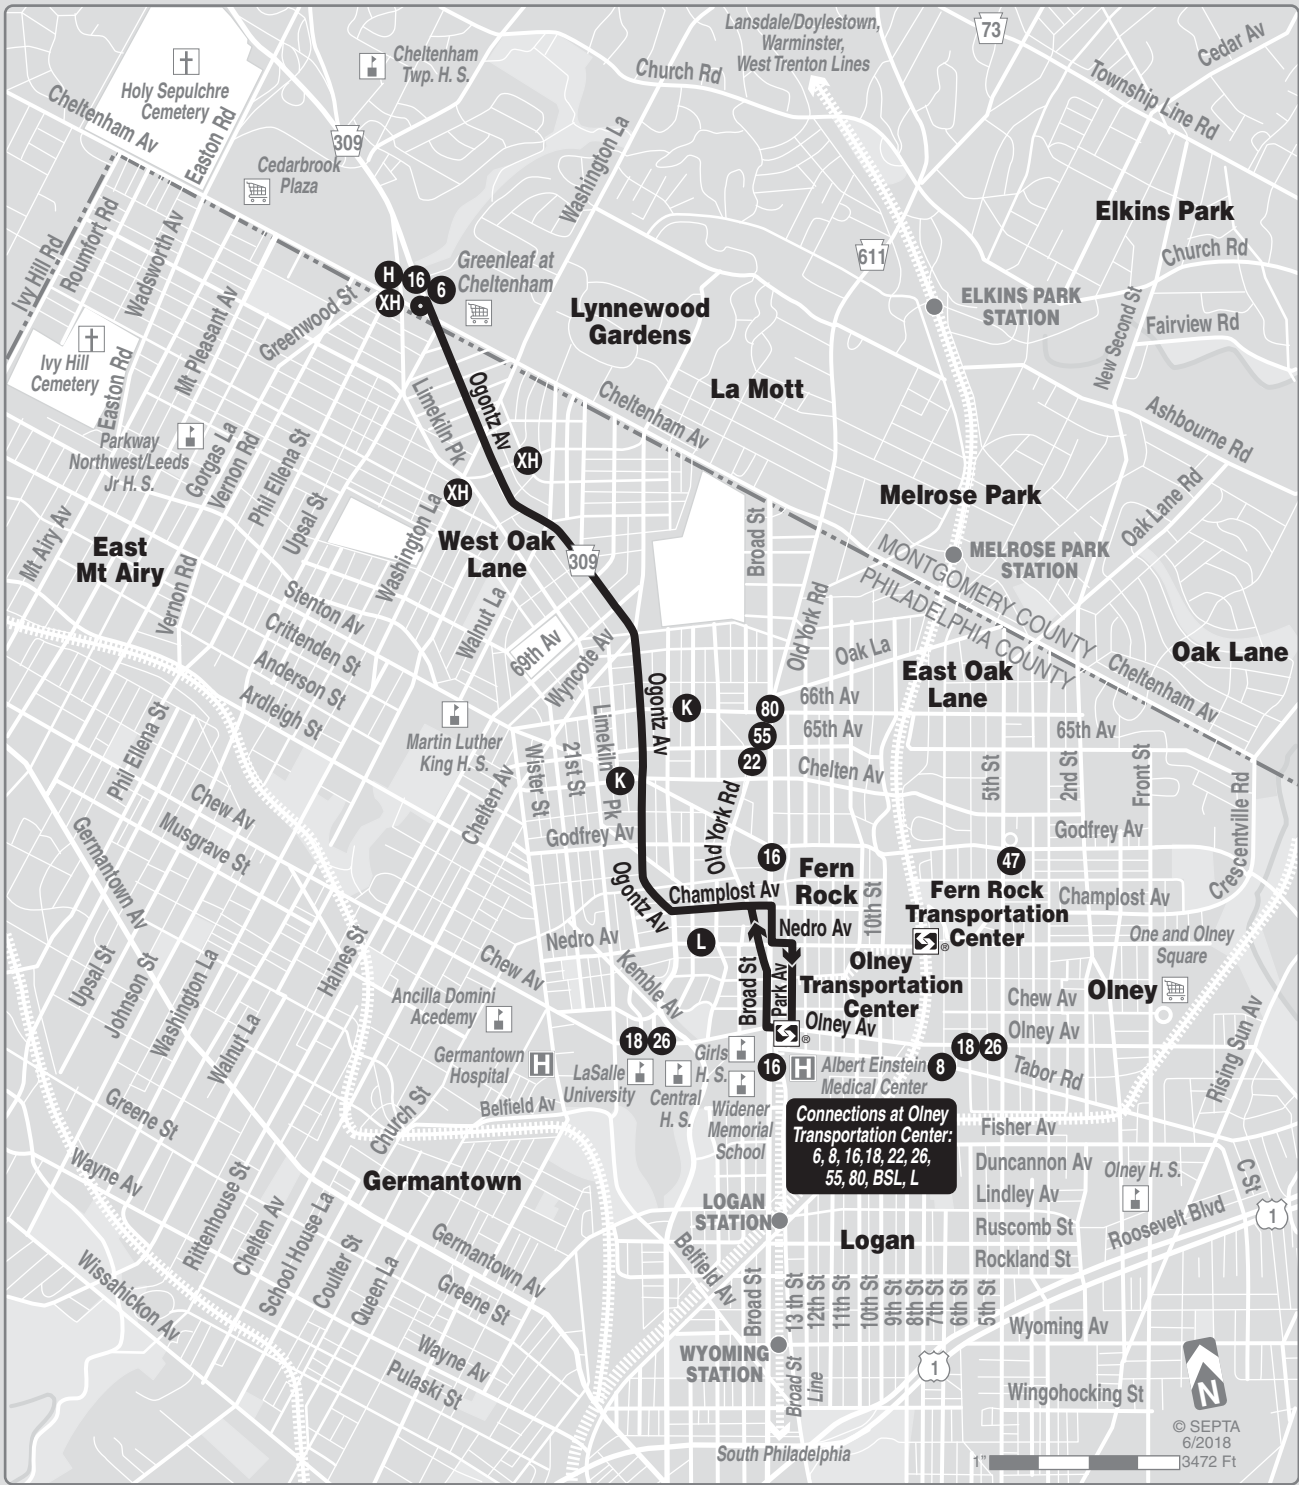

MONDAYS THROUGH FRIDAYS					
To Cheltenham-Ogontz			To Olney Transportation Center		
Olney Transportation Center	Ogontz and Cheltenham Avs	Cheltenham and Ogontz Avs Loop	Cheltenham and Ogontz Avs Loop	Ogontz and Cheltenham Avs	Olney Transportation Center
AM SERVICE			AM SERVICE		
3.30	3.36	3.44	2.56	3.04	3.10
4.30	4.36	4.44	3.56	4.04	4.10
5.23	5.29	5.38	4.56	5.04	5.11
5.47	5.53	6.02	5.26	5.35	5.42
5.59	6.05	6.14	5.38	5.47	5.54
6.11	6.17	6.26	5.50	5.59	6.06
6.23	6.29	6.38	6.01	6.11	6.18
6.35	6.41	6.51	6.12	6.22	6.29
6.46	6.52	7.02	6.23	6.33	6.40
6.57	7.03	7.13	6.34	6.45	6.52
7.05	7.11	7.21	6.44	6.55	7.02
THEN EVERY 7 TO 12 MINUTES UNTIL			THEN EVERY 7 TO 12 MINUTES UNTIL		
PM SERVICE			PM SERVICE		
5.44	5.51	6.04	5.35	5.45	5.54
5.52	5.59	6.12	5.45	5.55	6.03
6.02	6.09	6.22	5.55	6.05	6.14
6.12	6.19	6.32	6.05	6.15	6.24
6.22	6.29	6.42	6.17	6.27	6.36
6.32	6.39	6.50	6.29	6.39	6.47
6.42	6.49	7.00	6.42	6.52	7.00
6.52	6.59	7.10	6.57	7.07	7.15
7.07	7.14	7.25	7.12	7.21	7.29
7.22	7.29	7.40	7.27	7.36	7.44
7.37	7.44	7.55	7.42	7.51	7.59
7.53	8.00	8.11	7.57	8.06	8.14
8.10	8.17	8.28	8.12	8.21	8.28
8.30	8.37	8.48	8.27	8.36	8.44
8.50	8.57	9.08	8.44	8.53	9.01
9.10	9.17	9.28	9.04	9.13	9.21
9.30	9.37	9.48	9.24	9.33	9.41
9.50	9.57	10.08	9.44	9.53	10.01
10.10	10.17	10.28	10.04	10.13	10.21
10.30	10.37	10.48	10.24	10.33	10.41
10.52	10.59	11.10	10.44	10.53	11.01
11.16	11.23	11.34	11.02	11.11	11.18
11.40	11.47	11.58	11.20	11.29	11.37
			11.42	11.51	11.59
AFTER MIDNIGHT SERVICE			AFTER MIDNIGHT SERVICE		
12.02	12.08	12.17	12.35	12.43	12.50
12.30	12.36	12.45	1.00	1.08	1.13
1.00	1.06	1.15	1.30	1.38	1.44
1.30	1.36	1.44	1.56	2.04	2.10
2.00	2.06	2.14			
2.30	2.36	2.44			

A modified version of the above Weekday schedule will be operated on November 23, December 24, 26, 27, 28, 2018 and January 21 (Martin Luther King Day), February 18 (President's Day), 2019. Look for these schedules at www.septa.org.

Subject To Change