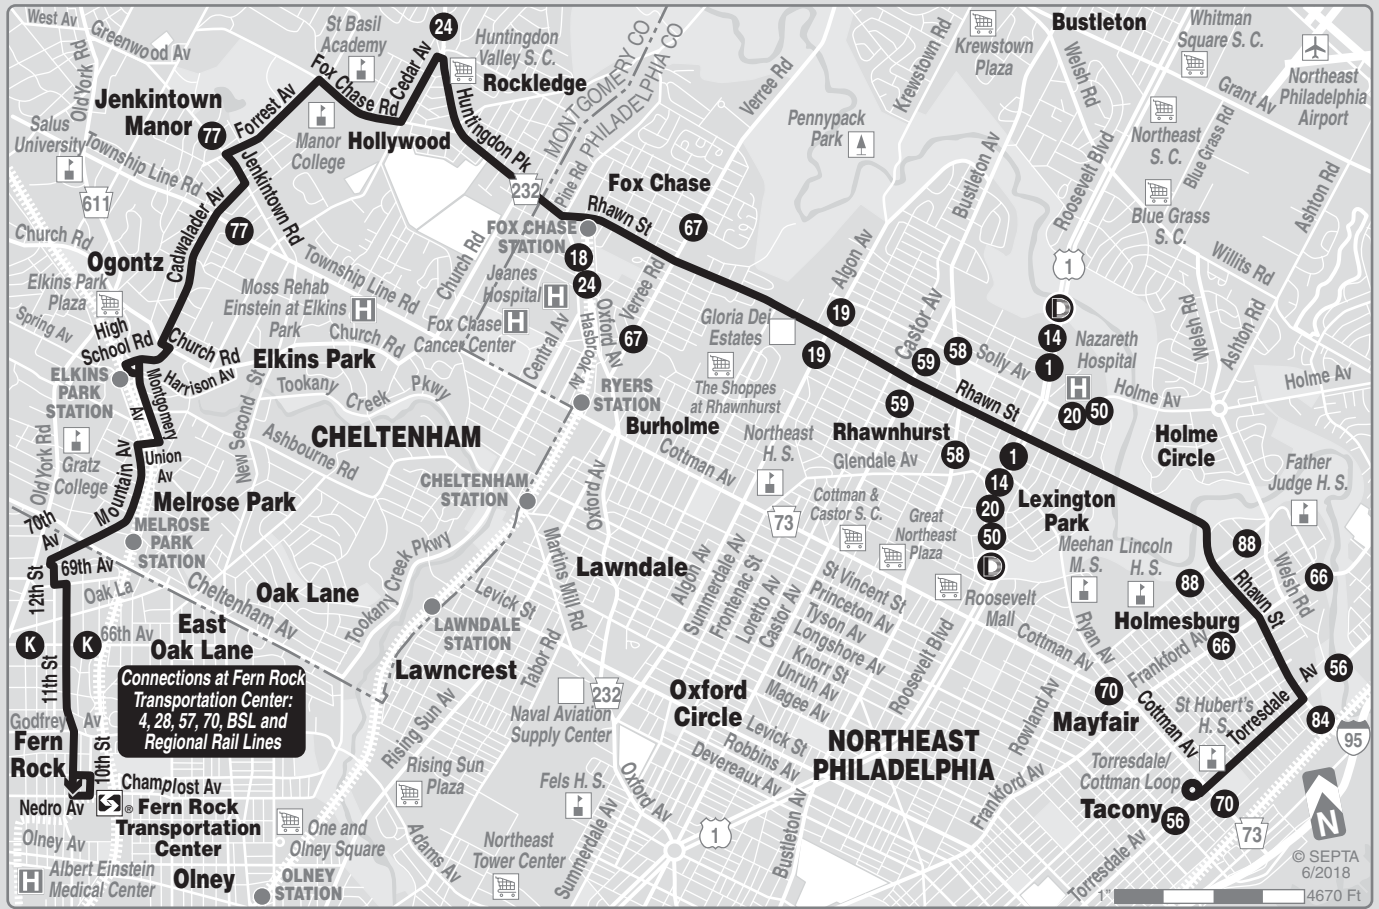

MONDAYS THROUGH FRIDAYS