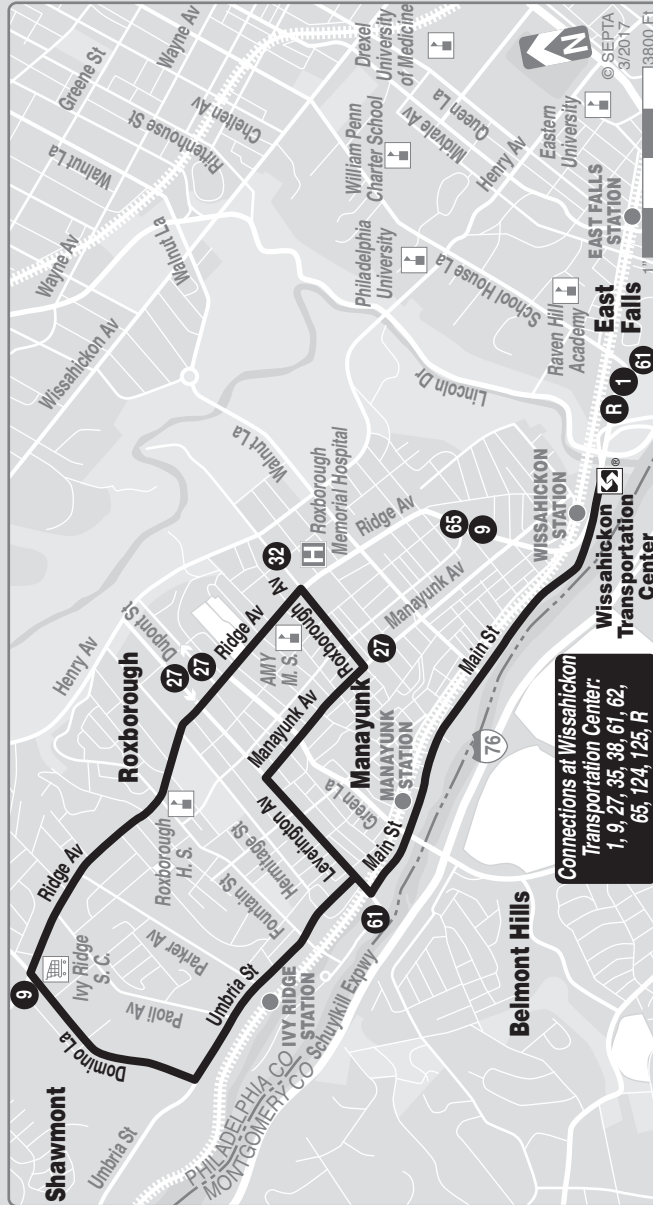

35

Effective September 1, 2019

Manayunk
Roxborough
Loop

Serving Wissahickon Transportation Center

MONDAYS THROUGH FRIDAYS

Manayunk Roxborough Loop

Ridge Av and Domino La (Roxborough)	Ridge and Roxborough Aves (Manayunk)	Wissahickon Transportation Center	Ridge Av and Domino La (Roxborough)
-------------------------------------	--------------------------------------	-----------------------------------	-------------------------------------

SATURDAYS AND SUNDAYS

AM SERVICE

8.02	8.10	8.24	8.38
8.47	8.55	9.09	9.23
9.32	9.40	9.54	10.08
10.32	10.40	10.54	11.08
11.17	11.25	11.39	11.53

PM SERVICE

12.02	12.10	12.24	12.38
12.47	12.55	1.09	1.23
1.32	1.40	1.54	2.08
2.17	2.25	2.39	2.53
3.02	3.10	3.24	3.38
3.47	3.55	4.09	4.23
4.32	4.40	4.54	5.08
5.17	5.25	5.39	5.53
6.02	6.10	6.24	6.38

Subject To Change

Connections at Wissahickon Transportation Center:
 1, 9, 27, 35, 38, 61, 62, 65, 124, 125, R

TRAVEL TIPS

- Sunday schedule will be operated on New Year's, Memorial, Independence, Labor, Thanksgiving, and Christmas days.
- Fare payment options: cash, or SEPTA Key Card with Pass or Travel Wallet Funds. Go to www.septa.org or m.septa.org for schedules & real time information. Try **Schedules to Go** for next 10 scheduled trips (smart phone users) or **SMS Schedules** for next 4 scheduled trips (by text message); See bus/trolley locations on **TransitView**.
- To **SAVE** Money on Your Commute visit www.thecommuterschoice.com