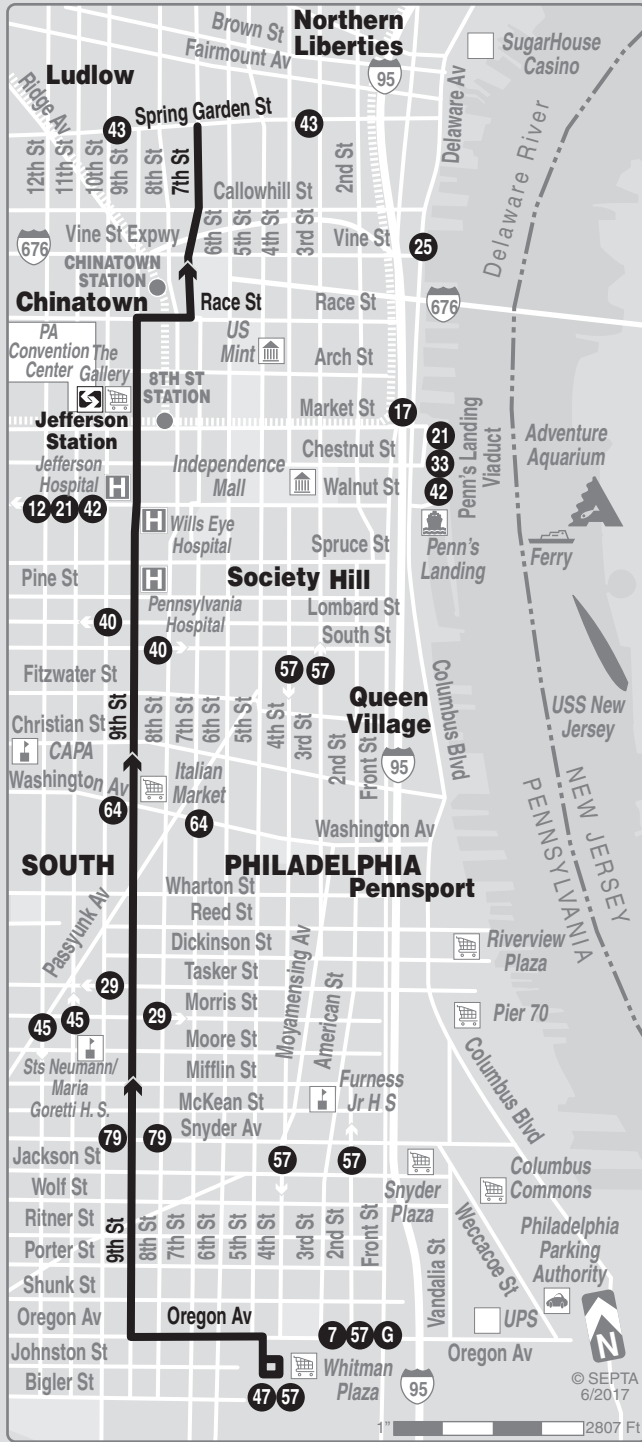

<b>MONDAYS THROUGH FRIDAYS</b>			
<b>To 7th &amp; Spring Garden Streets</b>			
<b>Whitman Plaza</b>	<b>9th St and Washington Av</b>	<b>9th and Market Sts</b>	<b>7th and Spring Garden Sts</b>
<b>AM SERVICE</b>			
8.34	8.48	8.58	9.04
8.54	9.08	9.18	9.24
9.15	9.29	9.39	9.45
9.35	9.49	9.59	10.05
10.06	10.20	10.31	10.38
10.26	10.40	10.51	10.58
10.46	11.00	11.11	11.18
11.06	11.20	11.31	11.38
11.26	11.40	11.51	11.58
11.46	12.00	12.11	12.18
<b>PM SERVICE</b>			
12.06	12.20	12.31	12.38
12.26	12.40	12.51	12.58
12.46	1.00	1.11	1.18
1.06	1.20	1.31	1.38
1.26	1.40	1.51	1.58
1.46	2.00	2.11	2.18
2.06	2.20	2.31	2.38
2.26	2.40	2.51	2.58
2.46	3.00	3.11	3.18
3.06	3.21	3.32	3.39
3.27	3.42	3.53	4.00
3.47	4.02	4.12	4.18
4.08	4.22	4.32	4.38
4.28	4.42	4.52	4.58

Subject To Change  
**For service to South Philadelphia**  
Please refer to the Route 47 passenger timetable.

<b>SATURDAYS</b>			
<b>To 7th &amp; Spring Garden Streets</b>			
<b>Whitman Plaza</b>	<b>9th St and Washington Av</b>	<b>9th and Market Sts</b>	<b>7th and Spring Garden Sts</b>
<b>AM SERVICE</b>			
8.46	9.00	9.11	9.18
<b>A9.11</b>	9.21	9.32	9.39
<b>A9.37</b>	9.47	9.58	10.05
10.03	10.17	10.29	10.36
10.33	10.47	10.59	11.06
11.02	11.17	11.29	11.36
11.32	11.47	11.59	12.06
<b>PM SERVICE</b>			
12.01	12.17	12.29	12.37
12.31	12.47	12.59	1.07
1.01	1.17	1.28	1.36
1.31	1.47	1.58	2.06
2.01	2.17	2.27	2.35
2.31	2.47	2.57	3.05
3.02	3.17	3.27	3.34
3.32	3.47	3.57	4.04
4.03	4.17	4.26	4.33
4.33	4.47	4.56	5.03
5.03	5.17	5.26	5.33
<b>SUNDAYS</b>			
<b>AM SERVICE</b>			
<b>A9.45</b>	9.54	10.04	10.10
10.18	10.32	10.42	10.49
10.53	11.07	11.17	11.24
11.28	11.42	11.52	11.59
<b>PM SERVICE</b>			
12.04	12.18	12.28	12.35
12.40	12.54	1.05	1.12
1.15	1.29	1.40	1.47
1.51	2.05	2.16	2.23
A- Time shown 9th St & Oregon Av			