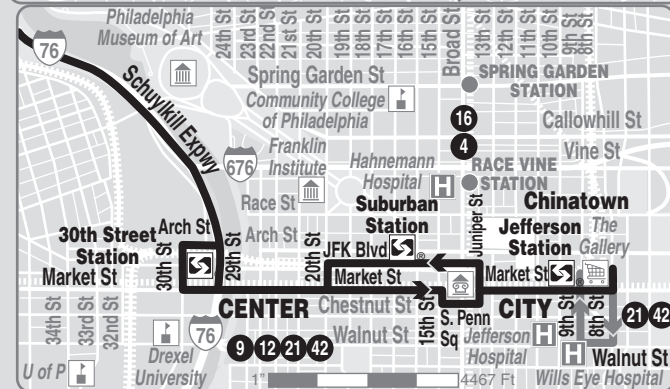

62

Effective August 27, 2018

9th-Market
to Andorra

Serving Center City, Manayunk, Roxborough

MONDAYS THROUGH FRIDAYS

To 9th-Market

Wissahickon Av and Cathedral Rd (Andorra)	Ridge and Summit Aves (Upper Roxborough)	Domino La and Umbria St (Roxborough)	Wissahickon Transportation Center	9th and Market Sts (The Gallery)
AM SERVICE				
6.04	6.08	6.14	6.24	6.52
6.23	6.27	6.33	6.43	7.14
6.45	6.49	6.55	7.05	7.40
7.15	7.19	7.25	7.35	8.15
7.45	7.50	7.56	8.07	8.51

AM EXPRESS SERVICE-- These trips operate in Local Service to Wissahickon Transportation Center then non-stop via Schuylkill Expressway to 30th & Market Sts, then local service to 9th and Market Sts.

To Andorra

8th and Market Sts	Wissahickon Transportation Center	Domino La and Umbria St (Roxborough)	Ridge and Summit Aves (Upper Roxborough)	Wissahickon Av and Cathedral Rd (Andorra)
PM SERVICE				
3.46	4.24	4.34	4.40	4.47
4.15	4.59	5.09	5.14	5.21
4.45	5.23	5.34	5.39	5.46
5.11	5.49	6.01	6.06	6.12
5.43	6.21	6.31	6.36	6.42

PM EXPRESS SERVICE - These Trips operate in Local Service to 29th St then non-stop via Schuylkill Expressway to Wissahickon Transportation Center, then local service to Wissahickon Av & Cathedral Rd (Andorra).

Subject To Change

TRAVEL TIPS

- Route 62 does not operate on Saturdays and Sundays or on New Year's, Memorial, Independence, Labor, Thanksgiving, and Christmas days.
- Fare payment options: cash, transfers, tokens, passes. Go to www.septa.org or m.septa.org for schedules & real time information. Try **Schedules to Go** for next 10 scheduled trips (smart phone users) or **SMS Schedules** for next 4 scheduled trips (by text message); See bus/trolley locations on **TransitView**.
- To **SAVE** Money on Your Commute visit www.thecommuterschoice.com

Customer Service.....215-580-7800
TDD/TTY (HEARING IMPAIRED ONLY).....215-580-7853
Or check the Internet.....www.septa.org