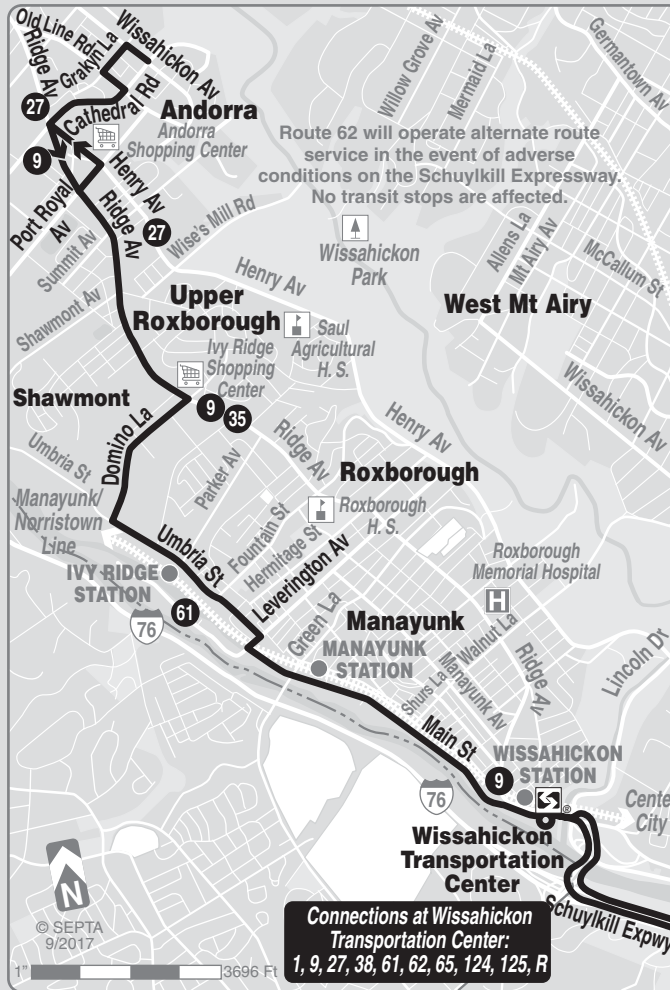

62

Effective August 27, 2018

9th-Market
to Andorra

Serving Center City, Manayunk, Roxborough

MONDAYS THROUGH FRIDAYS

To 9th-Market

Wissahickon Av and Cathedral Rd (Andorra)	Ridge and Summit Aves (Upper Roxborough)	Domino La and Umbria St (Roxborough)	Wissahickon Transportation Center	9th and Market Sts (The Gallery)
AM SERVICE				
6.04	6.08	6.14	6.24	6.52
6.23	6.27	6.33	6.43	7.14
6.45	6.49	6.55	7.05	7.40
7.15	7.19	7.25	7.35	8.15
7.45	7.50	7.56	8.07	8.51

AM EXPRESS SERVICE-- These trips operate in Local Service to Wissahickon Transportation Center then non-stop via Schuylkill Expressway to 30th & Market Sts, then local service to 9th and Market Sts.

To Andorra

8th and Market Sts	Wissahickon Transportation Center	Domino La and Umbria St (Roxborough)	Ridge and Summit Aves (Upper Roxborough)	Wissahickon Av and Cathedral Rd (Andorra)
PM SERVICE				
3.46	4.24	4.34	4.40	4.47
4.15	4.59	5.09	5.14	5.21
4.45	5.23	5.34	5.39	5.46
5.11	5.49	6.01	6.06	6.12
5.43	6.21	6.31	6.36	6.42

PM EXPRESS SERVICE - These Trips operate in Local Service to 29th St then non-stop via Schuylkill Expressway to Wissahickon Transportation Center, then local service to Wissahickon Av & Cathedral Rd (Andorra).

Subject To Change

TRAVEL TIPS

- Route 62 does not operate on Saturdays and Sundays or on New Year's, Memorial, Independence, Labor, Thanksgiving, and Christmas days.
- Fare payment options: cash, transfers, tokens, passes. Go to www.septa.org or m.septa.org for schedules & real time information. Try **Schedules to Go** for next 10 scheduled trips (smart phone users) or **SMS Schedules** for next 4 scheduled trips (by text message); See bus/trolley locations on **TransitView**.
- To **SAVE** Money on Your Commute visit www.thecommuterschoice.com

Customer Service.....215-580-7800
TDD/TTY (HEARING IMPAIRED ONLY).....215-580-7853
Or check the Internet.....www.septa.org