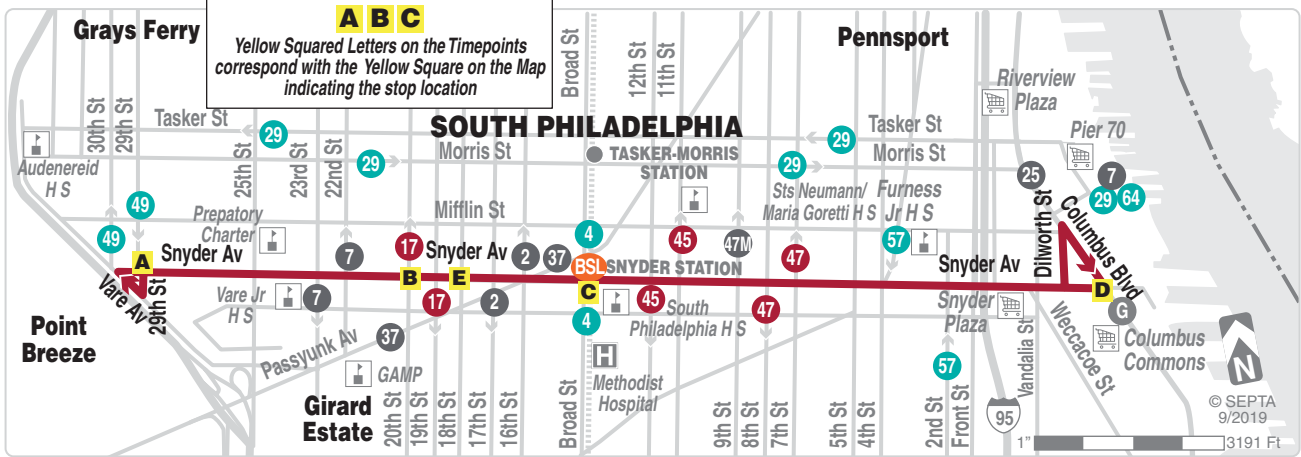

# 79

**Columbus Commons  
to 29th-Snyder**

**Serving  
South  
Philadelphia  
and Point Breeze**

---

**Operating**

---

**15** | Every 15 Minutes Max

---

# What the frequency icons mean

**15-Minute Routes**  
 Service operates every 15 minutes max, 15 hours a day (6:00 a.m. to 9:00 p.m.), 5 days per week (Monday thru Friday)

Every **30 minutes max**, 15 hours a day, 5 days a week

— 6:00AM  
every  
**15**  
minutes or less

— 7:00AM  
every  
**10**  
minutes or less

— 9:00AM  
every  
**12**  
minutes or less

— 5:30PM  
every  
**15**  
minutes or less

— 9:00PM

Weekdays			
To Columbus Commons			
A	B	C	D
29th St and Snyder Av	20th St and Snyder Av	Broad St and Snyder Av	Columbus Commons
<b>AM SERVICE</b>			
1.15	1.19	1.23	1.33
2.15	2.19	2.23	2.33
3.15	3.19	3.23	3.33
4.15	4.19	4.23	4.33
5.13	5.18	5.22	5.32
5.31	5.36	5.40	5.50
5.46	5.51	5.55	6.05
6.01	6.06	6.10	6.20
<b>THEN EVERY 12 MINUTES OR LESS UNTIL</b>			
<b>PM SERVICE</b>			
5.53	5.58	6.03	6.15
6.08	6.13	6.17	6.29
6.23	6.28	6.32	6.44
6.38	6.43	6.47	6.59
6.53	6.58	7.02	7.13
7.08	7.13	7.17	7.28
7.23	7.28	7.32	7.43
7.38	7.43	7.47	7.58
7.53	7.58	8.02	8.12
8.08	8.13	8.17	8.27
8.23	8.28	8.32	8.42
8.38	8.43	8.47	8.57
8.53	8.58	9.02	9.12
9.23	9.28	9.32	9.42
9.58	10.03	10.07	10.17
10.39	10.44	10.48	10.58
11.26	11.30	11.34	11.44
<b>AFTER MIDNIGHT SERVICE</b>			
12.20	12.24	12.28	12.38
Bus leaves 24th & McKean Sts at 2:53 PM to SnyderAv and Columbus Blvd, operating ONLY when school is in session.			