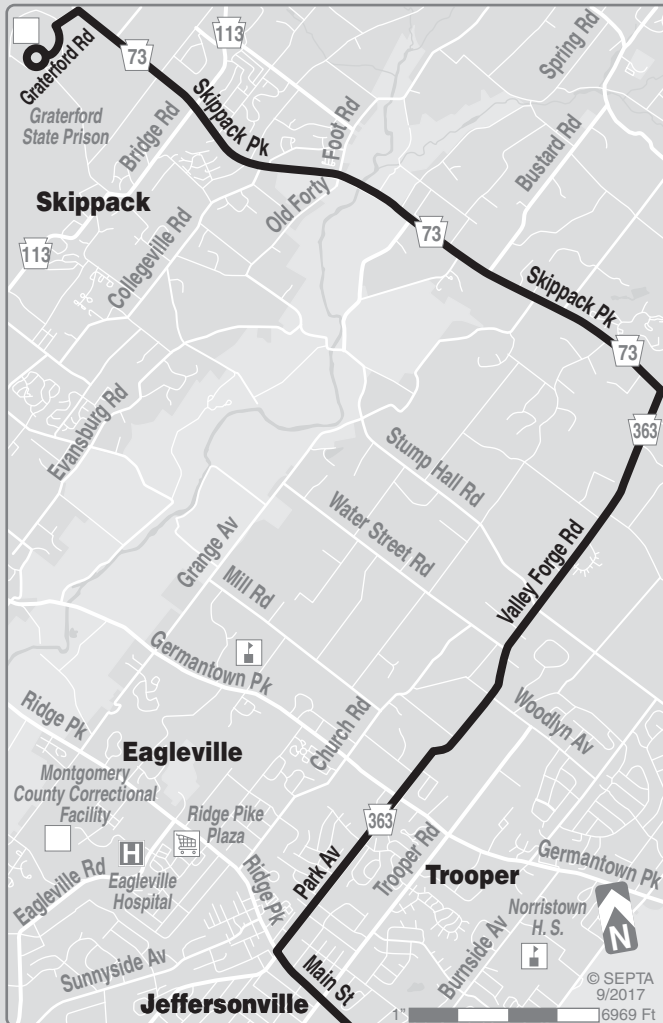

91
Effective September 7, 2019

SEPTA

Graterford
to Norristown
Transportation
Center

| SATURDAYS | | | | | |
|----------------------------------|---------------------------------------|--------------------------------------|--------------------------------------------|---------------------------------------|----------------------------------|
| To Graterford | | | To Norristown Transportation Center | | |
| Norristown Transportation Center | Main St & Forrest Av (Jeffersonville) | Graterford State Prison (Graterford) | Graterford State Prison (Graterford) | Main St & Forrest Av (Jeffersonville) | Norristown Transportation Center |
| AM SERVICE | | | AM SERVICE | | |
| 8.20 | 8.26 | 8.54 | 9.10 | 9.38 | 9.44 |
| 10.20 | 10.26 | 10.54 | 11.10 | 11.38 | 11.44 |
| PM SERVICE | | | PM SERVICE | | |
| 2.20 | 2.26 | 2.54 | 3.10 | 3.36 | 3.42 |

Subject To Change

TRAVEL TIPS

- Route 91 does not operate on Weekdays, Sundays or on New Year's, Memorial, Independence, Labor, Thanksgiving, and Christmas days.
- Fare payment options: cash, or SEPTA Key Card with Pass or Travel Wallet Funds. Go to www.septa.org or m.septa.org for schedules & real time information. Try **Schedules to Go** for next 10 scheduled trips (smart phone users) or **SMS Schedules** for next 4 scheduled trips (by text message); See bus/trolley locations on **TransitView**.
- To **SAVE** Money on Your Commute visit www.thecommuterschoice.com