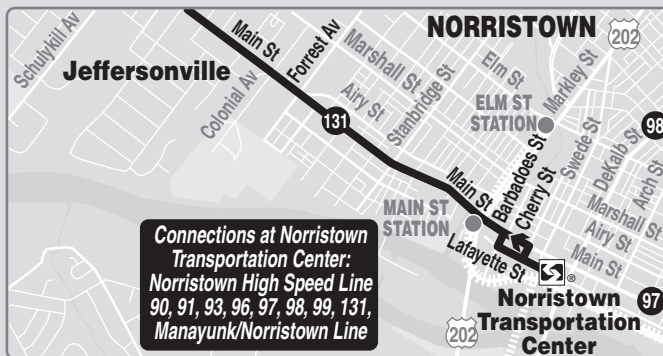

91
Effective September 7, 2019

SEPTA

Graterford
to Norristown
Transportation
Center

| SATURDAYS | | | | | |
|----------------------------------|---------------------------------------|--------------------------------------|--------------------------------------------|---------------------------------------|----------------------------------|
| To Graterford | | | To Norristown Transportation Center | | |
| Norristown Transportation Center | Main St & Forrest Av (Jeffersonville) | Graterford State Prison (Graterford) | Graterford State Prison (Graterford) | Main St & Forrest Av (Jeffersonville) | Norristown Transportation Center |
| AM SERVICE | | | AM SERVICE | | |
| 8.20 | 8.26 | 8.54 | 9.10 | 9.38 | 9.44 |
| 10.20 | 10.26 | 10.54 | 11.10 | 11.38 | 11.44 |
| PM SERVICE | | | PM SERVICE | | |
| 2.20 | 2.26 | 2.54 | 3.10 | 3.36 | 3.42 |

Subject To Change

TRAVEL TIPS

- Route 91 does not operate on Weekdays, Sundays or on New Year's, Memorial, Independence, Labor, Thanksgiving, and Christmas days.
- Fare payment options: cash, or SEPTA Key Card with Pass or Travel Wallet Funds. Go to www.septa.org or m.septa.org for schedules & real time information. Try **Schedules to Go** for next 10 scheduled trips (smart phone users) or **SMS Schedules** for next 4 scheduled trips (by text message); See bus/trolley locations on **TransitView**.
- To **SAVE** Money on Your Commute visit www.thecommuterschoice.com