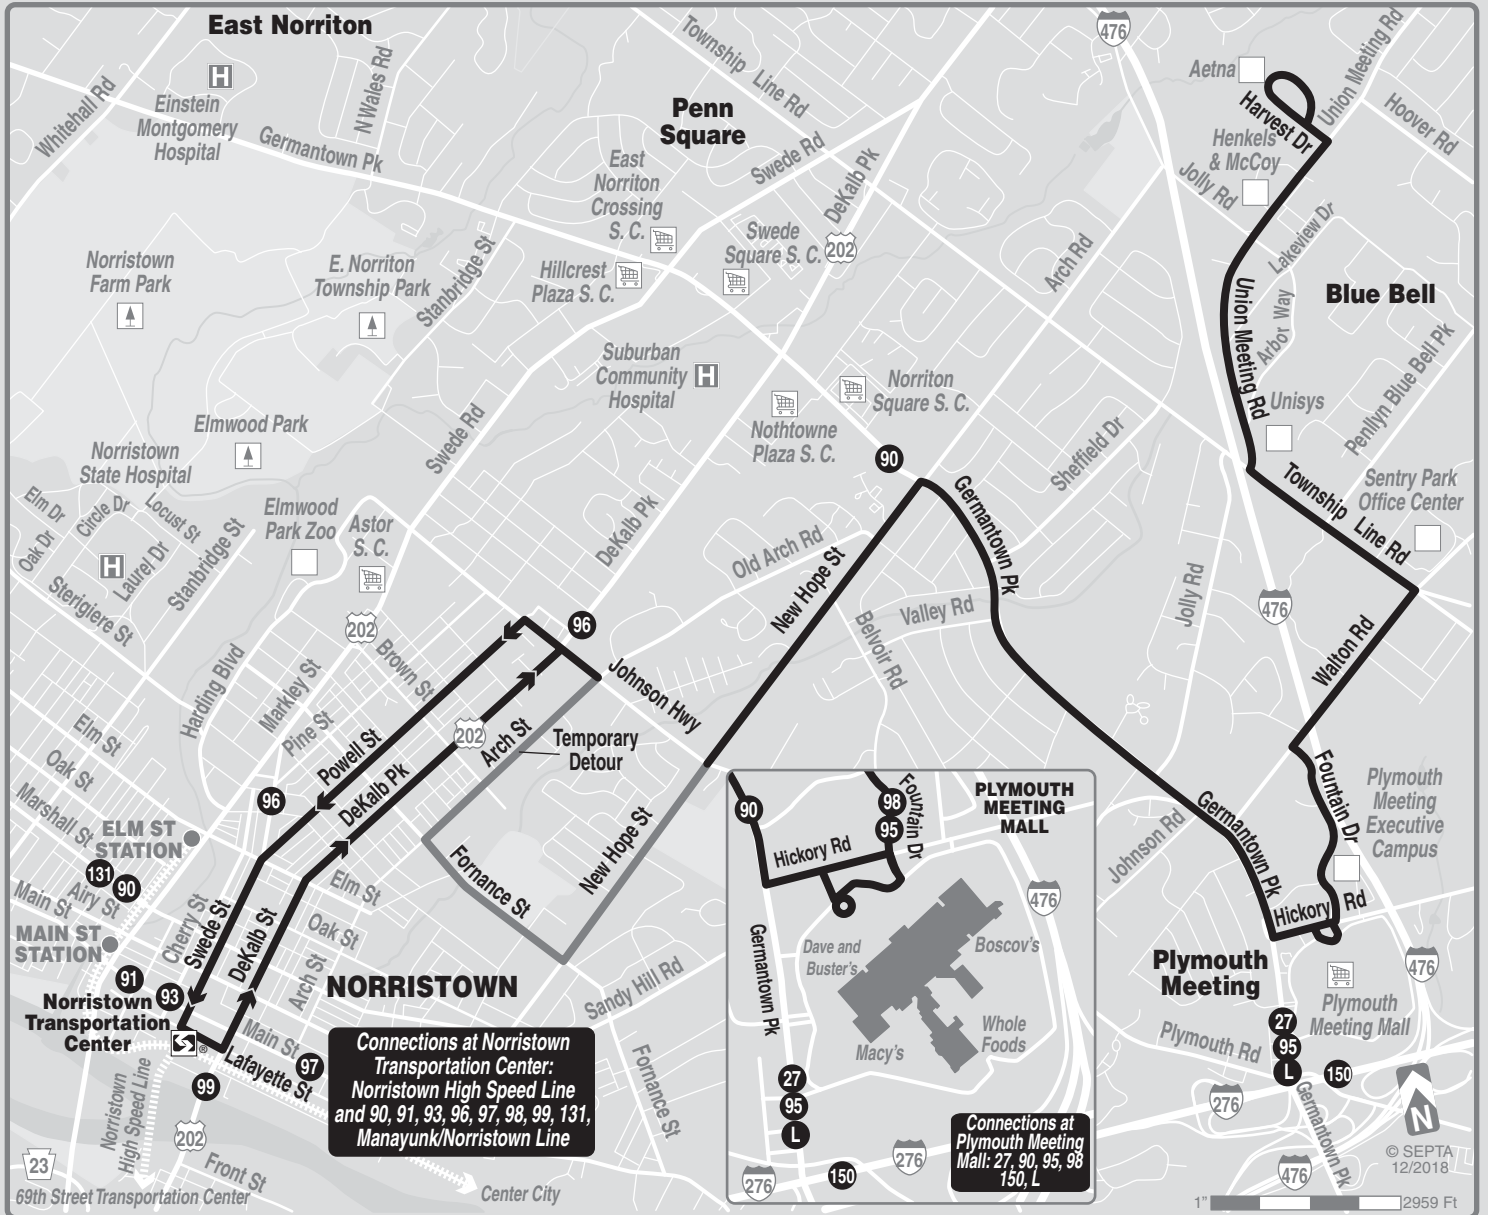

MONDAYS THROUGH FRIDAYS										
To Blue Bell or Plymouth Meeting Mall					To Norristown Transportation Center					
Norristown Transportation Center	New Hope St and Johnson Hwy (Norristown)	Arch Rd and Germantown Pk	Plymouth Meeting Mall	Harvest Dr and Union Meeting Rd (Blue Bell)	Harvest Dr and Union Meeting Rd (Blue Bell)	Plymouth Meeting Mall	Arch Rd and Germantown Pk	New Hope and Johnson Hwy (Norristown)	Norristown Transportation Center	
AM SERVICE					AM SERVICE					
6.00	6.15	6.17	6.22	6.34	---	5.53	6.01	6.03	6.17	
6.35	6.50	6.52	6.57	7.10	---	6.19	6.27	6.29	6.43	
7.00	7.16	7.18	7.24	7.38	6.37	6.46	6.54	6.56	7.12	
7.35	7.52	7.54	8.00	8.14	7.08	7.18	7.26	7.28	7.45	
8.00	8.16	8.19	8.25	8.39	7.37	7.47	7.55	7.57	8.15	
8.35	8.53	8.56	9.02	9.16	8.07	8.17	8.25	8.27	8.45	
9.00	9.17	9.20	9.26	9.40	8.36	8.46	8.54	8.57	9.15	
9.35	9.52	9.54	9.59	10.13	9.07	9.17	9.25	9.27	9.45	
10.00	10.15	10.17	10.23	10.37	9.38	9.48	9.56	9.58	10.15	
10.35	10.50	10.52	10.58	11.12	10.08	10.18	10.26	10.28	10.45	
11.00	11.16	11.19	11.25	11.39	10.38	10.48	10.56	10.58	11.15	
11.35	11.51	11.54	12.00	12.12	11.08	11.18	11.26	11.28	11.45	
					11.38	11.48	11.56	11.58	12.15	
PM SERVICE					PM SERVICE					
12.00	12.16	12.18	12.24	12.36	12.08	12.18	12.26	12.28	12.45	
12.35	12.50	12.52	12.58	1.09	12.38	12.48	12.56	12.58	1.15	
1.00	1.15	1.17	1.23	1.34	1.08	1.18	1.26	1.28	1.45	
1.35	1.50	1.52	1.58	2.08	1.37	1.47	1.55	1.57	2.15	
2.00	2.16	2.18	2.25	2.35	1.58	2.08	2.16	2.18	2.36	
2.35	2.51	2.53	3.00	3.12	2.37	2.47	2.55	2.57	3.15	
3.00	3.16	3.19	3.27	3.39	3.05	3.15	3.23	3.26	3.45	
3.35	3.53	3.56	4.03	4.15	3.32	3.42	3.50	3.53	4.12	
4.00	4.17	4.20	4.27	4.39	4.00	4.10	4.18	4.21	4.41	
4.35	4.53	4.56	5.04	5.16	4.35	4.45	4.53	4.55	5.15	
5.00	5.16	5.19	5.27	5.39	5.05	5.16	5.24	5.26	5.46	
5.40	5.56	5.59	6.06	6.19	5.35	5.45	5.53	5.55	6.14	
6.00	6.16	6.19	6.26	6.39	6.00	6.10	6.18	6.21	6.38	
7.15	7.31	7.34	7.41	7.53	6.41	6.50	7.00	7.03	7.20	
8.26	8.39	8.41	8.48	9.01	6.59	7.08	7.18	7.21	7.38	
9.45	10.01	10.03	10.08	---	8.00	8.09	8.19	8.22	8.39	
10.50	11.06	11.08	11.13	---	9.10	9.19	9.28	9.31	9.48	
					---	10.16	10.24	10.26	10.43	
					---	11.15	11.23	11.25	11.42	

Subject To Change

SATURDAYS										
To Plymouth Meeting Mall				To Norristown Transportation Center						
Norristown Transportation Center	New Hope St and Johnson Hwy (Norristown)	Arch Rd and Germantown Pk	Plymouth Meeting Mall	Plymouth Meeting Mall	Arch Rd and Germantown Pk	New Hope and Johnson Hwy (Norristown)	Norristown Transportation Center			
AM SERVICE				AM SERVICE						
6.15	6.29	6.32	6.37	6.31	6.38	6.40	6.55			
7.15	7.30	7.33	7.38	7.26	7.33	7.35	7.50			
8.15	8.29	8.32	8.37	8.24	8.31	8.33	8.50			
9.15	9.30	9.33	9.39	9.24	9.31	9.33	9.50			
10.15	10.30	10.33	10.39	10.23	10.30	10.33	10.50			
11.15	11.29	11.32	11.39	11.22	11.30	11.33	11.50			
PM SERVICE				PM SERVICE						
12.15	12.29	12.32	12.38	12.22	12.30	12.33	12.50			
1.15	1.30	1.33	1.39	1.22	1.30	1.33	1.50			
2.15	2.31	2.34	2.40	2.21	2.30	2.33	2.50			
3.15	3.31	3.34	3.40	3.21	3.30	3.32	3.50			
4.15	4.31	4.34	4.41	4.22	4.31	4.33	4.50			
5.15	5.31	5.34	5.41	5.22	5.31	5.33	5.50			
6.15	6.31	6.34	6.41	6.23	6.31	6.33	6.50			
7.15	7.30	7.33	7.39	7.40	7.48	7.50	8.07			
8.15	8.30	8.33	8.38	8.36	8.43	8.45	9.00			
9.15	9.29	9.32	9.37	9.40	9.47	9.49	10.04			
10.15	10.29	10.32	10.37	10.40	10.47	10.49	11.04