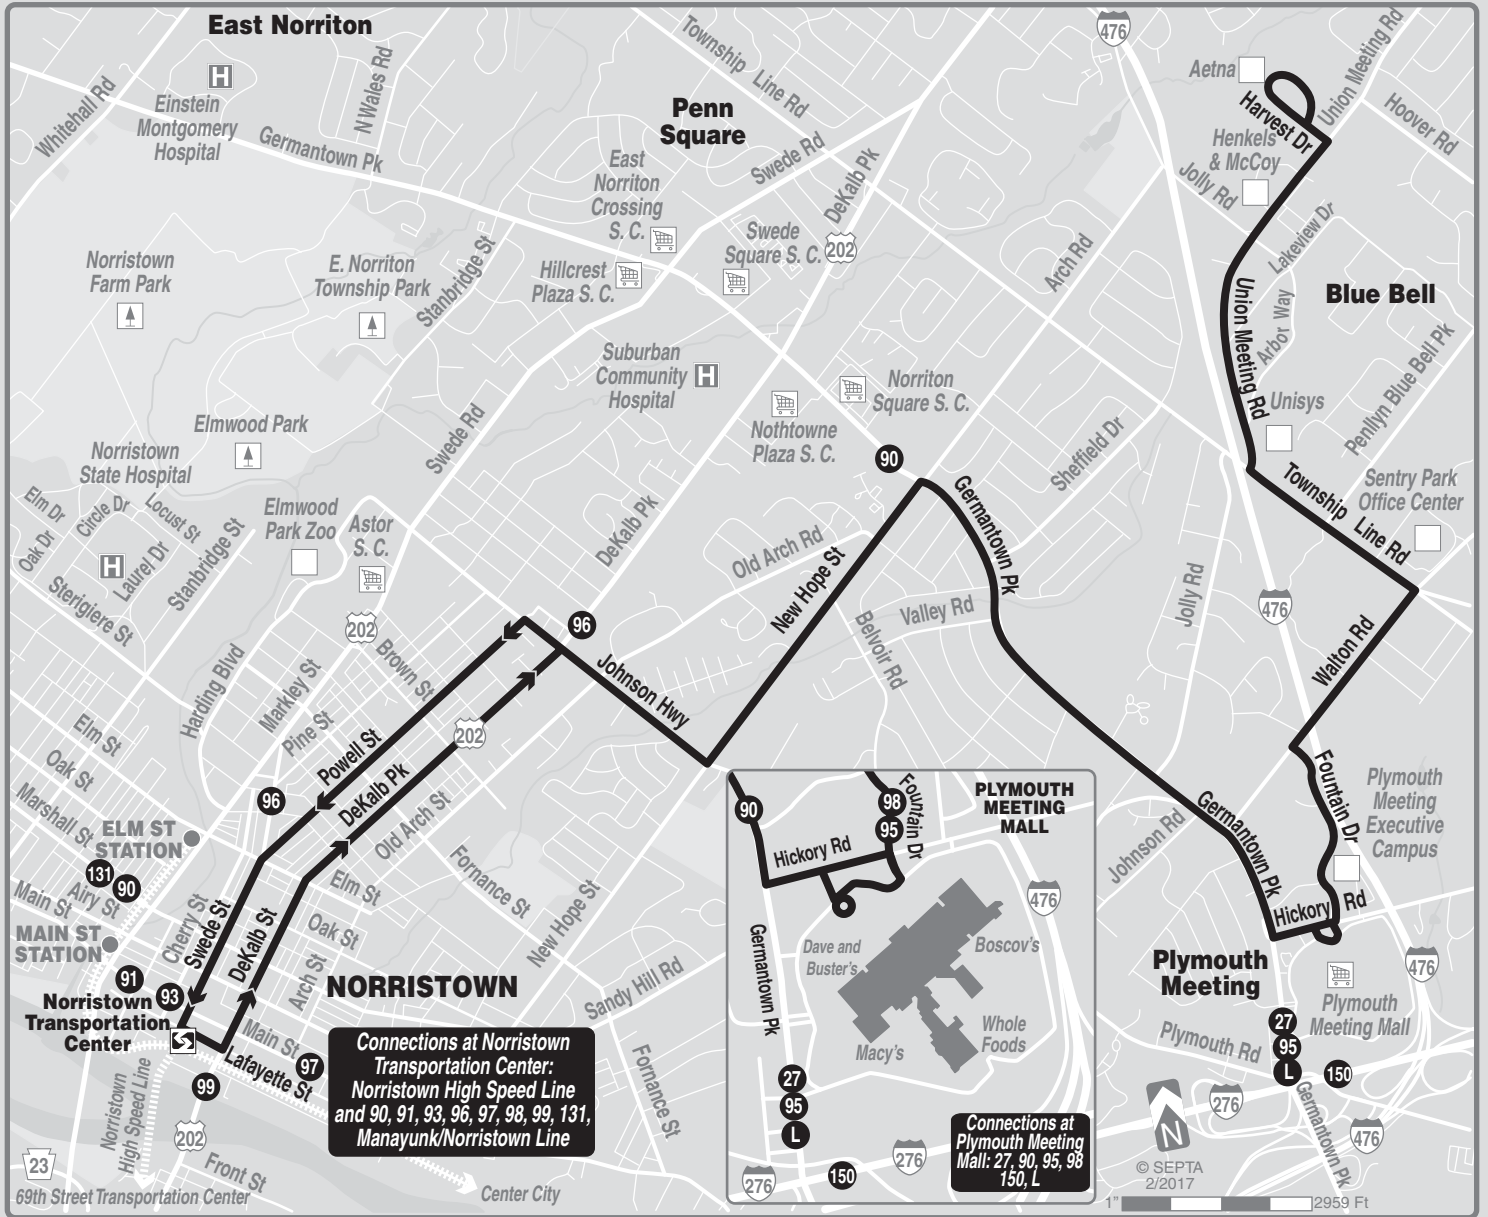

98

Effective June 10, 2018

Blue Bell or Plymouth Meeting Mall to Norristown Transportation Center

Customer Service 610-279-8400
TDD/TTY 215-580-7853
www.septa.org

A SEPTA Key Card
makes purchasing fares
& paying for your ride
EASY and CONVENIENT

SUNDAYS									
To Plymouth Meeting Mall				To Norristown Transportation Center					
Norristown Transportation Center	New Hope St and Johnson Hwy (Norristown)	Arch Rd and Germantown Pk	Plymouth Meeting Mall	Plymouth Meeting Mall	Arch Rd and Germantown Pk	New Hope and Johnson Hwy (Norristown)	Norristown Transportation Center	Norristown Transportation Center	Norristown Transportation Center
AM SERVICE				AM SERVICE					
9.15	9.23	9.26	9.30	9.37	9.45	9.48	9.58		
10.15	10.23	10.26	10.30	10.37	10.45	10.48	10.58		
11.15	11.23	11.26	11.31	11.37	11.45	11.48	11.58		
PM SERVICE				PM SERVICE					
12.15	12.23	12.26	12.32	12.37	12.45	12.48	12.58		
1.15	1.23	1.26	1.32	1.37	1.45	1.48	1.58		
2.15	2.23	2.26	2.32	2.37	2.45	2.48	2.58		
3.15	3.23	3.26	3.32	3.37	3.45	3.48	3.58		
4.15	4.23	4.26	4.32	4.37	4.45	4.48	4.58		
5.15	5.23	5.26	5.32	5.37	5.45	5.48	5.58		
6.15	6.23	6.26	6.32	6.37	6.45	6.48	6.58		
TRAVEL TIPS									
<ul style="list-style-type: none"> • Sunday schedule will be operated on New Year's, Memorial, Independence, Labor, Thanksgiving, and Christmas days. • Please consult separate Manayunk/Norristown Line timetable at Norristown Transportation Center. • Fare payment options: cash, transfers, tokens, passes. Go to www.septa.org or m.septa.org for schedules & real time information. Try Schedules to Go for next 10 scheduled trips (smart phone users) or SMS Schedules for next 4 scheduled trips (by text message); See bus/trolley locations on TransitView. • To SAVE Money on Your Commute visit www.thecommuterschoice.com 									