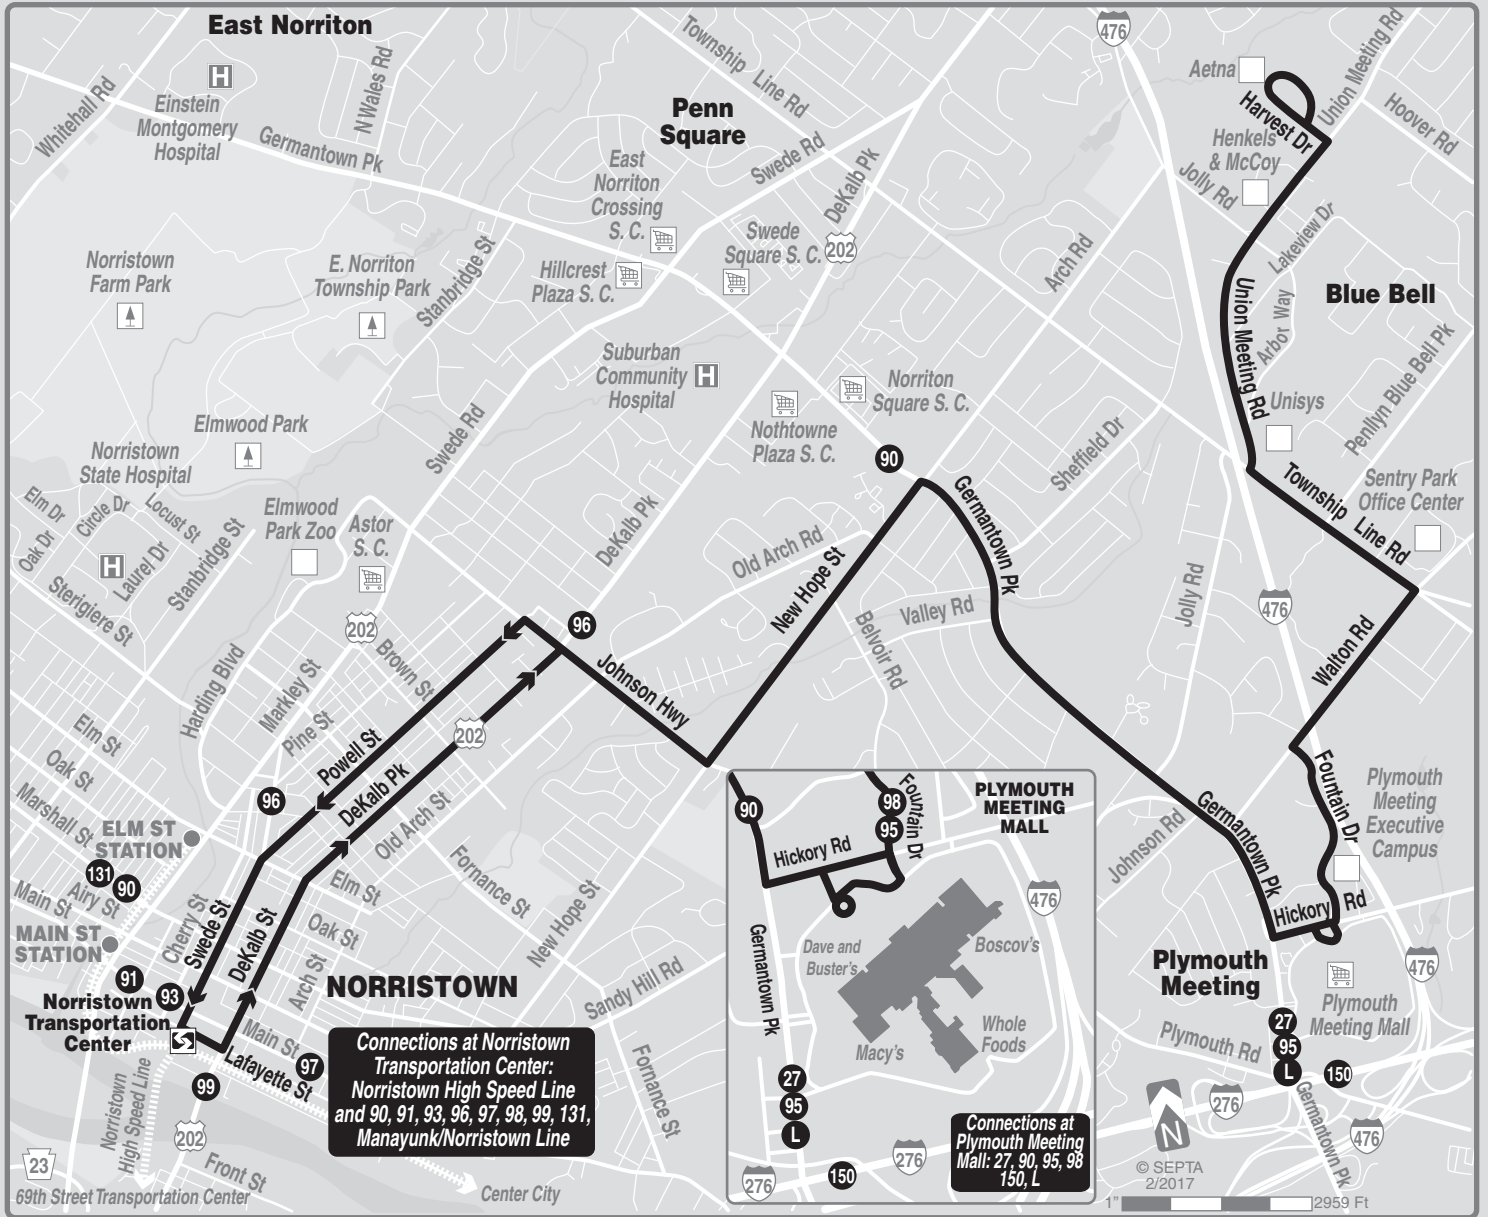

98

Effective August 26, 2018

Blue Bell or Plymouth Meeting Mall to Norristown Transportation Center

Customer Service 610-279-8400
TDD/TTY 215-580-7853
www.septa.org

**\$1.00 Transfer fare now only
available when you use a
SEPTA Key Card with money
in the Travel Wallet**

SUNDAYS									
To Plymouth Meeting Mall				To Norristown Transportation Center					
Norristown Transportation Center	New Hope St and Johnson Hwy (Norristown)	Arch Rd and Germantown Pk	Plymouth Meeting Mall	Plymouth Meeting Mall	Arch Rd and Germantown Pk	New Hope and Johnson Hwy (Norristown)	Norristown Transportation Center	Norristown Transportation Center	Norristown Transportation Center
AM SERVICE				AM SERVICE					
9.15	9.23	9.26	9.30	9.37	9.45	9.48	9.58		
10.15	10.23	10.26	10.30	10.37	10.45	10.48	10.58		
11.15	11.23	11.26	11.31	11.37	11.45	11.48	11.58		
PM SERVICE				PM SERVICE					
12.15	12.23	12.26	12.32	12.37	12.45	12.48	12.58		
1.15	1.23	1.26	1.32	1.37	1.45	1.48	1.58		
2.15	2.23	2.26	2.32	2.37	2.45	2.48	2.58		
3.15	3.23	3.26	3.32	3.37	3.45	3.48	3.58		
4.15	4.23	4.26	4.32	4.37	4.45	4.48	4.58		
5.15	5.23	5.26	5.32	5.37	5.45	5.48	5.58		
6.15	6.23	6.26	6.32	6.37	6.45	6.48	6.58		
TRAVEL TIPS									
<ul style="list-style-type: none"> • Sunday schedule will be operated on New Year's, Memorial, Independence, Labor, Thanksgiving, and Christmas days. • Please consult separate Manayunk/Norristown Line timetable at Norristown Transportation Center. • Fare payment options: cash, transfers, tokens, passes. Go to www.septa.org or m.septa.org for schedules & real time information. Try Schedules to Go for next 10 scheduled trips (smart phone users) or SMS Schedules for next 4 scheduled trips (by text message); See bus/trolley locations on TransitView. • To SAVE Money on Your Commute visit www.thecommuterschoice.com 									