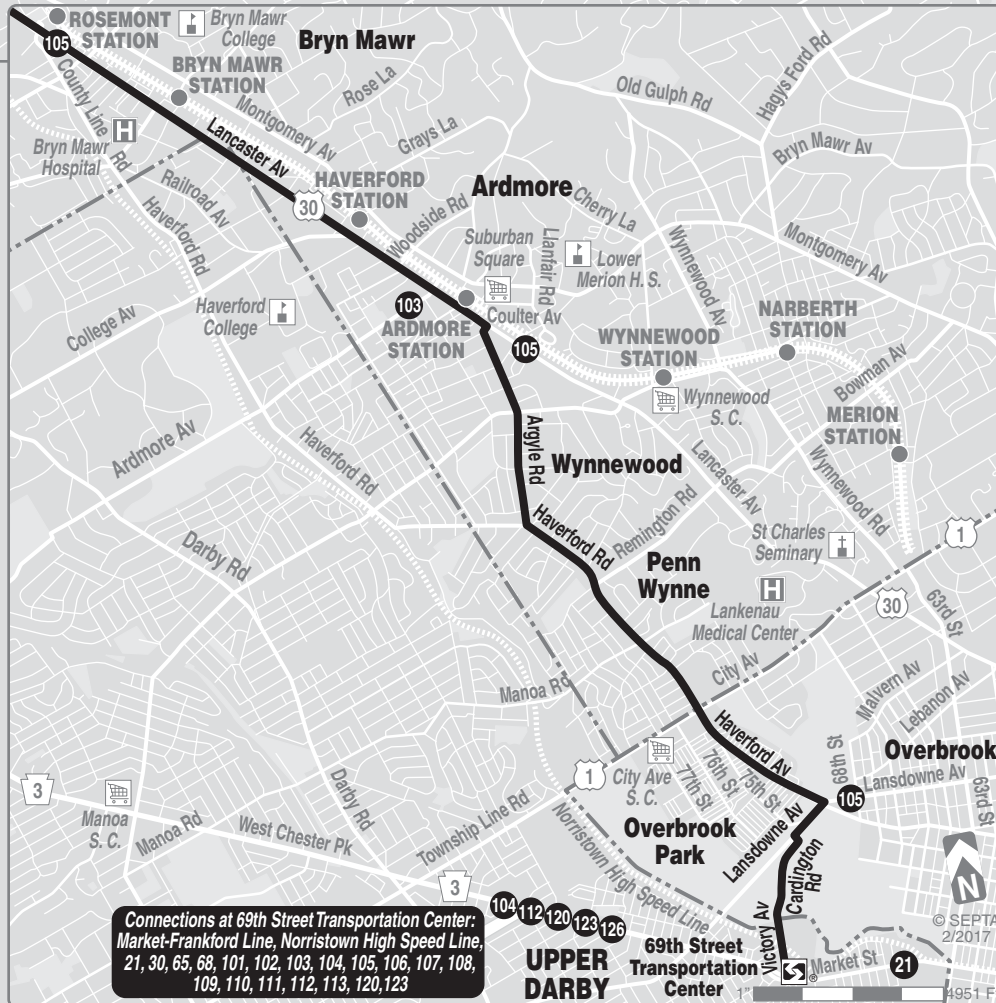

## MONDAYS THROUGH FRIDAYS

To Paoli								To 69th Street Transportation Center							
69th Street Transportation Center	Haverford and City Avs (Overbrook Park)	Lancaster and Station Avs (Ardmore)	Lancaster and Bryn Mawr Avs (Bryn Mawr)	Radnor-Chester and King of Prussia Rds (Radnor NHSL Station)	Lancaster and Wayne Avs (Wayne)	Lancaster Av and Main Av (Berwyn) (near Berwyn Station)	Paoli Hospital (Paoli)	Paoli Hospital (Paoli)	Lancaster Av and Main Av (Berwyn) (near Berwyn Station)	Lancaster and Wayne Avs (Wayne)	Radnor-Chester and King of Prussia Rds (Radnor NHSL Station)	Lancaster and Bryn Mawr Avs (Bryn Mawr)	Lancaster and Cricket Avs (Ardmore)	Haverford and City Avs (Overbrook Park)	69th Street Transportation Center
<b>AM SERVICE</b>								<b>AM SERVICE</b>							
5:30	5:36	5:43	5:47	5:55	5:59	6:06	6:15	---	---	---	---	---	H6:45	6:54	
6:10	6:17	6:25	6:29	6:37	6:37	6:42	6:59	6:30	6:39	6:47	6:51	7:02	7:08	7:18	
6:40	6:47	6:55	7:01	7:10	7:15	7:24	7:35	7:20	7:30	7:39	7:43	7:54	8:01	8:11	
7:10	7:17	7:26	7:33	7:44	7:50	7:59	8:09	7:55	8:06	8:15	8:21	8:31	8:38	8:48	
8:10	8:18	8:27	8:35	8:48	8:54	9:03	9:14	8:30	8:41	8:50	8:56	9:06	9:12	9:28	
9:10	9:18	9:27	9:34	9:46	9:52	10:01	10:11	9:35	9:46	9:55	10:01	10:11	10:17	10:24	
10:10	10:17	10:26	10:32	10:44	10:50	10:59	11:10	10:30	10:41	10:50	10:56	11:07	11:13	11:29	
11:10	11:17	11:26	11:32	11:44	11:51	12:00	12:11	11:30	11:41	11:50	11:56	12:07	12:13	12:29	
<b>PM SERVICE</b>								<b>PM SERVICE</b>							
12:10	12:18	12:28	12:35	12:47	12:54	1:04	1:15	12:30	12:40	12:49	12:55	1:06	1:12	1:20	
1:10	1:18	1:28	1:35	1:47	1:54	2:03	2:13	1:35	1:45	1:55	2:02	2:14	2:22	2:31	
2:10	2:18	2:28	2:35	2:50	2:57	3:08	3:19	2:35	2:47	2:57	3:04	3:17	3:25	3:34	
2:55	3:04	3:14	3:22	3:37	3:44	3:54	4:05	3:40	3:52	4:03	4:11	4:24	4:32	4:42	
3:25	3:33	3:44	3:51	4:05	4:11	4:20	4:31	4:25	4:38	4:48	4:56	5:09	5:19	5:29	
3:55	4:03	4:14	4:21	4:34	4:40	4:49	5:00	4:50	5:00	5:10	5:18	5:32	5:42	6:00	
4:25	4:33	4:43	4:50	5:03	5:09	5:18	5:29	5:20	5:33	5:43	5:50	6:03	6:12	6:28	
4:55	5:04	5:14	---	---	---	---	---	5:50	6:02	6:11	6:17	6:28	6:35	6:50	
5:25	5:34	5:44	5:52	6:05	6:11	6:20	6:30	6:50	7:01	7:10	7:15	7:25	7:32	7:39	
5:55	6:04	6:15	---	---	---	---	---	7:50	8:00	8:08	8:13	8:23	8:30	8:36	
6:33	6:41	6:50	6:57	7:09	7:15	7:24	7:34	H-Time shown Haverford & Overbrook Avs							
7:00	7:08	7:18	---	---	---	---	---								