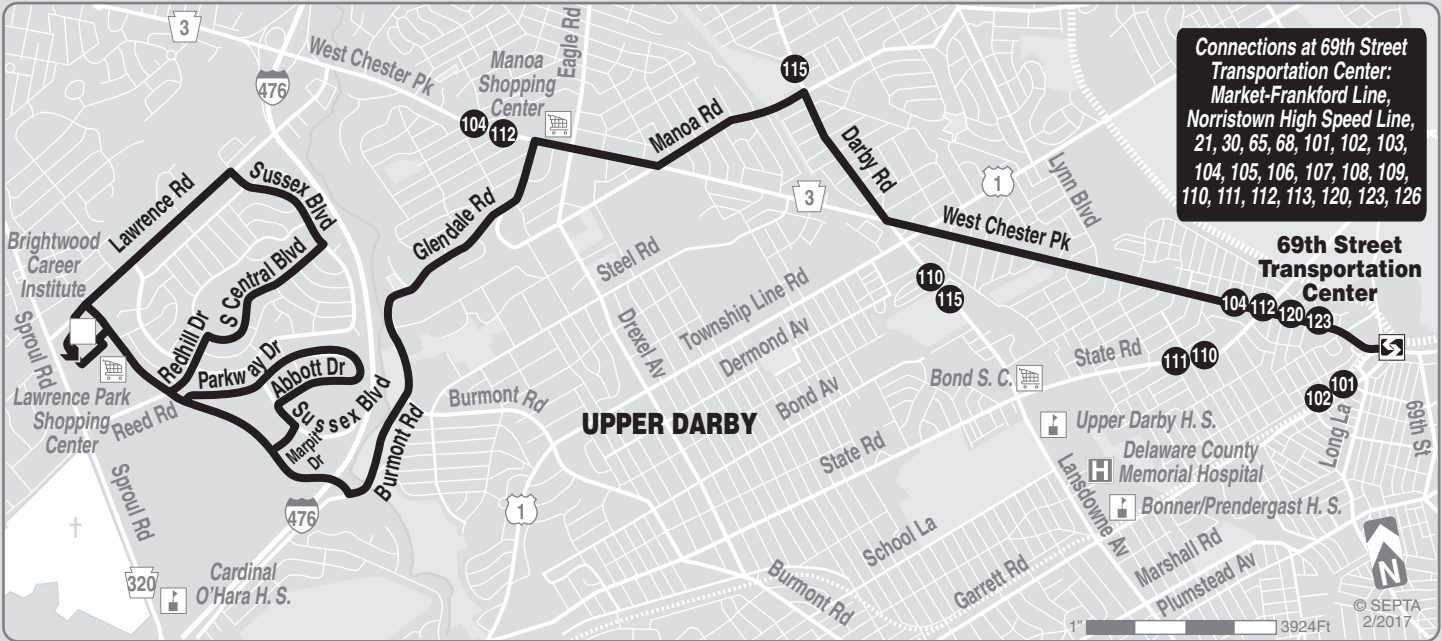

MONDAYS THROUGH FRIDAYS										
To Lawrence Park					To 69th Street Transportation Center					
69th Street Transportation Center	West Chester Pike and Manoa Rd (Manoa)	Sussex Blvd and Abbott Dr (Lawrence Park)	Sussex and South Central Blvds (Lawrence Park)	Lawrence Park Shopping Center (Medical Building)	Lawrence Park Shopping Center (Medical Building)	Sussex and South Central Blvds (Lawrence Park)	Sussex Blvd and Abbott Dr (Lawrence Park)	West Chester Pike and Manoa Rd (Manoa)	69th Street Transportation Center	
AM SERVICE					AM SERVICE					
5.15	5.23	5.29	--	5.36	5.40	5.44	--	5.57	6.08	
6.16	6.25	6.31	--	6.38	6.10	6.14	--	6.27	6.38	
6.46	6.58	7.05	--	7.12	6.42	6.46	--	6.59	7.11	
7.17	7.29	7.37	--	7.46	7.17	7.22	--	7.36	7.48	
7.46	7.58	8.06	--	8.15	7.49	7.54	--	8.07	8.20	
8.18	8.30	8.39	--	8.48	8.20	8.25	--	8.38	8.51	
8.48	9.00	9.08	--	9.17	8.52	8.56	--	9.08	9.21	
9.25	9.35	9.41	--	9.50	9.55	9.59	--	10.10	10.21	
10.25	10.35	10.40	--	10.49	10.55	10.59	--	11.11	11.22	
11.25	11.35	11.41	--	11.50						
PM SERVICE					PM SERVICE					
12.25	12.36	12.42	--	12.51	12.05	12.09	--	12.20	12.31	
1.25	1.36	1.42	--	1.51	1.05	1.09	--	1.20	1.31	
2.22	2.33	2.40	--	2.49	2.10	--	2.14	2.24	2.35	
3.23	3.34	--	3.45	3.50	3.10	--	3.15	3.26	3.37	
4.30	4.42	--	4.55	5.00	4.10	--	4.15	4.26	4.38	
5.00	5.12	--	5.26	5.31	4.40	--	4.45	4.57	5.09	
5.30	5.42	--	5.54	5.59	5.10	--	5.15	5.27	5.39	
6.00	6.12	--	6.24	6.29	5.40	--	5.45	5.57	6.09	
6.30	6.42	--	6.54	6.58	6.10	--	6.14	6.25	6.36	
7.35	7.47	--	7.58	8.02	8.05	--	8.09	8.18	8.28	
					10.37	--	10.41	10.49	10.59	
TRAVEL TIPS										
• Sunday schedule will be operated on New Year's, Memorial, Independence, Labor, Thanksgiving, and Christmas days. • Fare payment options: cash, transfers, tokens, passes. Go to www.septa.org or m.septa.org for schedules & real time information. Try Schedules to Go for next 10 scheduled trips (smart phone users) or SMS Schedules for next 4 scheduled trips (by text message); See bus/trolley locations on TransitView. • To SAVE Money on Your Commute visit www.thecommuterschoice.com										

Subject To Change

SATURDAYS										
To Lawrence Park				To 69th Street Transportation Center						
69th Street Transportation Center	West Chester Pike and Manoa Rd (Manoa)	Sussex Blvd and Abbott Dr (Lawrence Park)	Lawrence Park Shopping Center (Medical Building)	Lawrence Park Shopping Center (Medical Building)	Sussex Blvd and Abbott Dr (Lawrence Park)	West Chester Pike and Manoa Rd (Manoa)	69th Street Transportation Center			
AM SERVICE				AM SERVICE						
6.35	6.44	6.49	6.56	7.02	--	7.10	7.21			
7.35	7.44	7.49	7.57	8.02	--	8.11	8.22			
8.35	8.45	8.50	8.58	9.02	--	9.12	9.23			
9.35	9.45	9.52	10.00	10.10	--	10.21	10.32			
10.35	10.46	10.53	11.01	11.10	--	11.21	11.33			
11.35	11.46	11.53	12.01							
PM SERVICE				PM SERVICE						
12.35	12.46	12.53	1.01	12.10	--	12.21	12.33			
1.35	1.47	--	2.01	1.10	1.15	1.23	1.34			
2.35	2.49	--	3.03	2.10	2.15	2.25	2.36			
3.35	3.49	--	4.03	3.10	3.15	3.27	3.38			
4.35	4.49	--	5.03	4.10	4.15	4.27	4.38			
5.35	5.49	--	6.00	5.10	5.14	5.24	5.35			
6.35	6.49	--	7.00	6.10	6.14	6.24	6.35			
				7.10	7.14	7.24	7.35