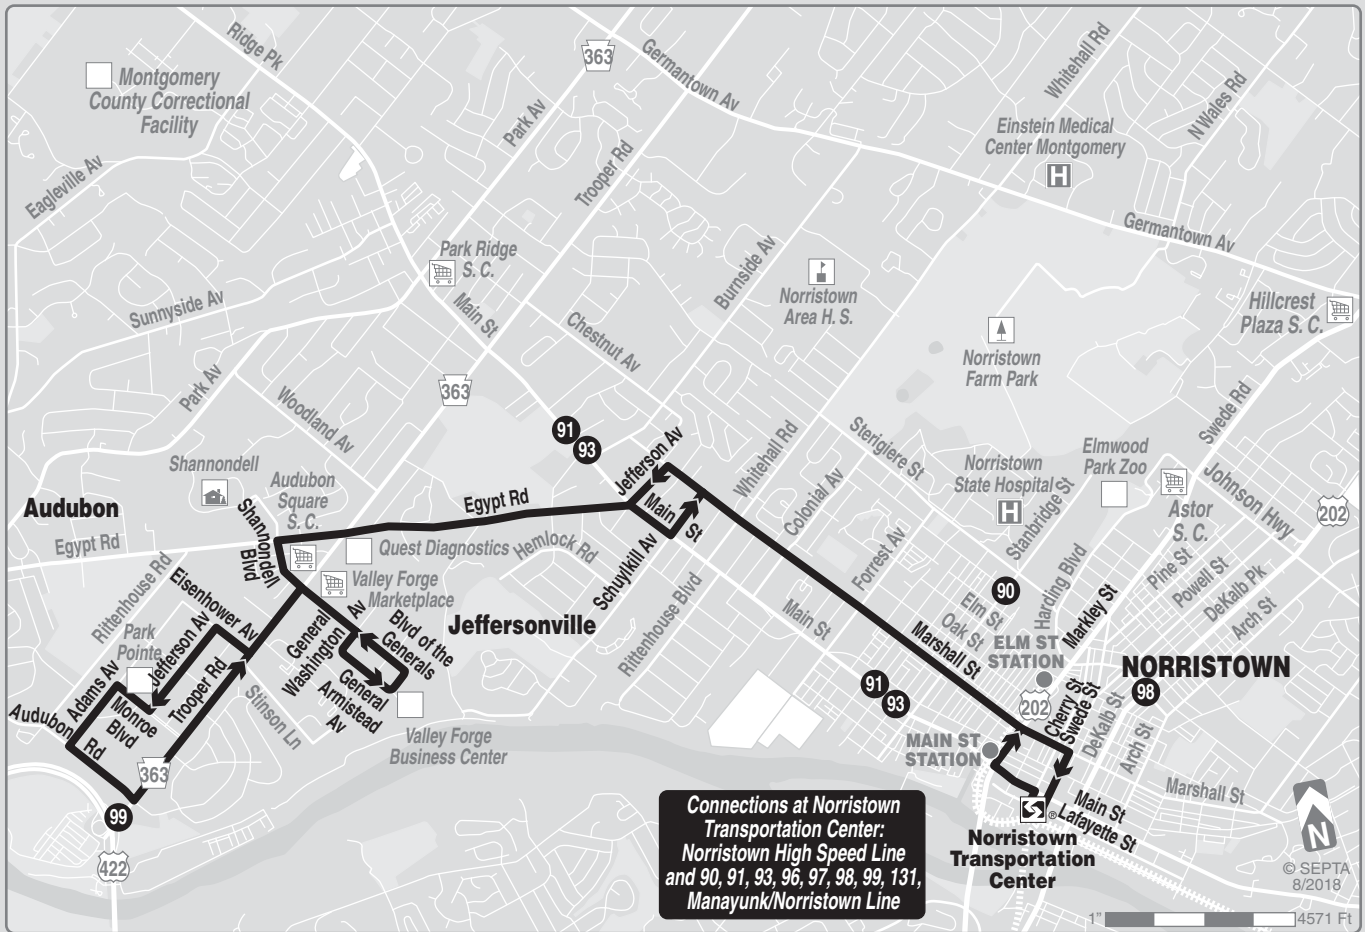

© SEPTA
8/2018

1" = 4571 Ft

MONDAYS THROUGH FRIDAYS													
To Audubon							To Norristown Transportation Center						
Norristown Transportation Center	Marshall and Buttonwood Sts (Norristown)	Jefferson Av and Main Sts (Jeffersonville)	Egypt and Trooper Rds (Trooper)	Blvd of the Generals & Gen Armistead Av (Valley Forge Business Center)	Trooper Rd and Eisenhower Av (Black-Cali Corporate Center)	Audubon Rd and Adams Av (Valley Forge Corporate Center)	Audubon Rd and Adams Av (Valley Forge Corporate Center)	Blvd of the Generals & Gen Armistead Av (Valley Forge Business Center)	Egypt and Trooper Rds (Trooper)	Main St and Egypt Rd (Jeffersonville)	Marshall and Buttonwood Sts (Norristown)	Norristown Transportation Center	
AM SERVICE							AM SERVICE						
5.10	5.17	5.21	5.24	5.29	5.33	5.37	5.46	5.51	5.54	5.57	6.03	6.11	
6.00	6.07	6.12	6.16	6.21	6.25	6.29	6.31	6.37	6.40	6.43	6.48	6.56	
6.35	6.43	6.48	6.53	6.58	7.03	7.07	7.09	7.15	7.18	7.21	7.27	7.37	
7.00	7.09	7.14	7.19	7.24	7.29	7.33	7.35	7.43	7.46	7.49	7.57	8.08	
7.35	7.44	7.50	7.55	8.01	8.06	8.10	8.12	8.20	8.23	8.26	8.33	8.44	
8.00	8.09	8.15	8.20	8.26	8.31	8.35	8.37	8.45	8.48	8.51	8.58	9.09	
8.35	8.44	8.50	8.54	8.59	9.03	9.07	9.09	9.16	9.19	9.22	9.28	9.37	
9.00	9.09	9.14	9.18	9.23	9.28	9.32	9.34	9.41	9.44	9.47	9.53	10.02	
10.00	10.09	10.14	10.18	10.23	10.27	10.31	10.33	10.40	10.43	10.46	10.52	11.00	
11.00	11.09	11.14	11.18	11.23	11.27	11.31	11.33	11.40	11.43	11.46	11.52	12.00	
PM SERVICE							PM SERVICE						
12.00	12.09	12.15	12.19	12.24	12.28	12.32	12.34	12.41	12.44	12.47	12.53	1.02	
1.00	1.09	1.15	1.19	1.24	1.28	1.32	1.34	1.41	1.45	1.48	1.54	2.02	
2.00	2.09	2.15	2.19	2.24	2.29	2.33	2.36	2.43	2.48	2.52	3.00	3.08	
2.35	2.44	2.50	2.54	2.59	3.04	3.08	3.15	3.22	3.27	3.32	3.40	3.50	
3.00	3.10	3.16	3.20	3.26	3.31	3.35	3.37	3.45	3.50	3.55	4.03	4.13	
3.35	3.45	3.51	3.55	4.01	4.06	4.10	4.12	4.20	4.25	4.30	4.37	4.48	
4.00	4.10	4.16	4.20	4.26	4.31	4.35	4.39	4.46	4.51	4.56	5.03	5.14	
4.35	4.45	4.51	4.55	5.01	5.06	5.10	5.14	5.21	5.28	5.32	5.39	5.49	
5.00	5.11	5.17	5.21	5.27	5.32	5.36	5.38	5.45	5.51	5.55	6.02	6.12	
5.35	5.46	5.51	5.55	6.00	6.05	6.09	6.11	6.18	6.23	6.26	6.32	6.40	
6.00	6.10	6.15	6.18	6.23	6.28	6.32	6.34	6.39	6.44	6.47	6.53	7.01	
8.30	8.39	8.44	8.47	8.52	---	---	---	9.15	9.20	9.22	9.28	9.35	
10.45	10.54	10.59	11.02	11.07	---	---	---	11.15	11.20	11.22	11.28	11.35	

Subject To Change