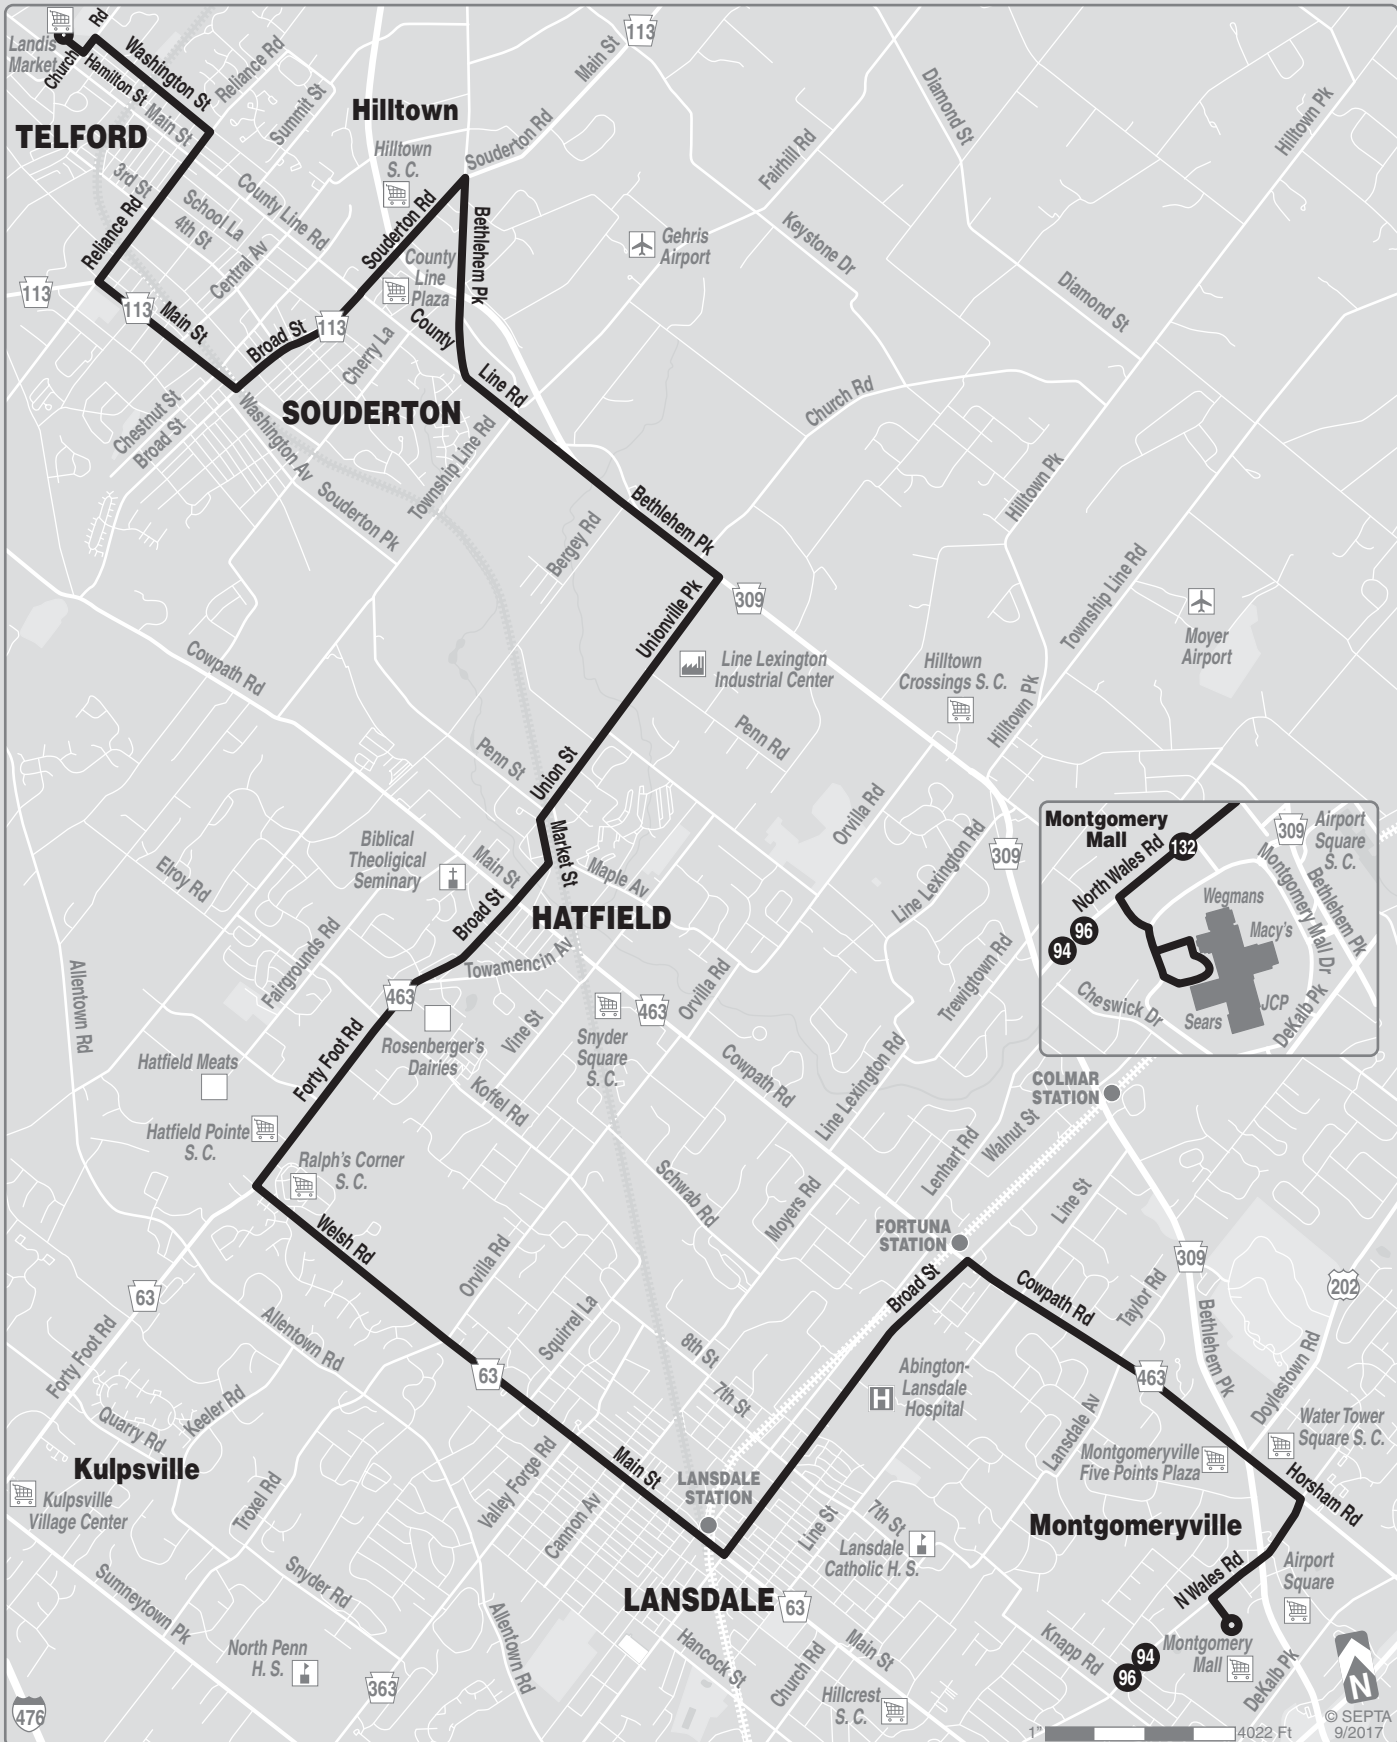

## MONDAYS THROUGH FRIDAYS

To Telford							To Montgomery Mall						
Montgomery Mall (Near Macy's)	North Wales and Horsham Rds	Lansdale Station (Main and Green Sts)	Broad and Market Sts (Fairfield)	Bethlehem Pk & Souderton Rd	Main and Broad Sts (Souderton)	Landis Market (Telford)	Landis Market (Telford)	Main and Broad Sts (Souderton)	Bethlehem Pk & Souderton Rd	Broad and Market Sts (Fairfield)	Lansdale Station (Main and Green Sts)	North Wales and Horsham Rds	Montgomery Mall (Near Macy's)
<b>AM SERVICE</b>							<b>AM SERVICE</b>						
5:34	5:37	5:47	6:00	6:08	6:11	6:19	4:42	4:51	4:55	5:01	5:11	5:20	5:24
6:30	6:34	6:44	6:59	7:07	7:10	7:18	6:25	6:36	6:40	6:49	7:03	7:16	7:21
7:35	7:39	7:52	8:07	8:15	8:18	8:27	7:30	7:42	7:46	7:55	8:11	8:25	8:30
8:45	8:50	9:01	9:15	9:23	9:26	9:34	8:38	8:49	8:53	9:01	9:15	9:27	9:32
10:00	10:05	10:16	10:30	10:39	10:42	10:50	9:55	10:06	10:10	10:17	10:32	10:44	10:49
11:05	11:10	11:21	11:36	11:46	11:49	11:58	11:05	11:16	11:20	11:27	11:42	11:53	11:58
<b>PM SERVICE</b>							<b>PM SERVICE</b>						
12:15	12:20	12:31	12:47	12:57	1:00	1:09	12:14	12:23	12:27	12:34	12:47	12:58	1:03
1:20	1:25	1:37	1:53	2:03	2:06	2:15	1:15	1:24	1:28	1:35	1:49	2:00	2:05
2:25	2:30	2:43	3:00	3:10	3:13	3:23	2:10	2:20	2:25	2:33	2:48	2:59	3:04
3:30	3:35	3:48	4:05	4:15	4:19	4:29	3:28	3:37	3:42	3:50	4:05	4:18	4:23
4:40	4:46	5:00	5:16	5:26	5:30	5:41	4:40	4:50	4:55	5:03	5:18	5:31	5:37
6:00	6:06	6:19	6:35	6:44	6:48	6:58	6:00	6:11	6:15	6:23	6:37	6:49	6:54
7:40	7:45	7:54	8:09	8:17	8:20	8:29	7:10	7:19	7:23	7:30	7:42	7:52	7:57
9:40	9:44	9:54	10:08	10:16	10:19	10:27	8:45	8:54	8:58	9:05	9:15	9:24	9:29