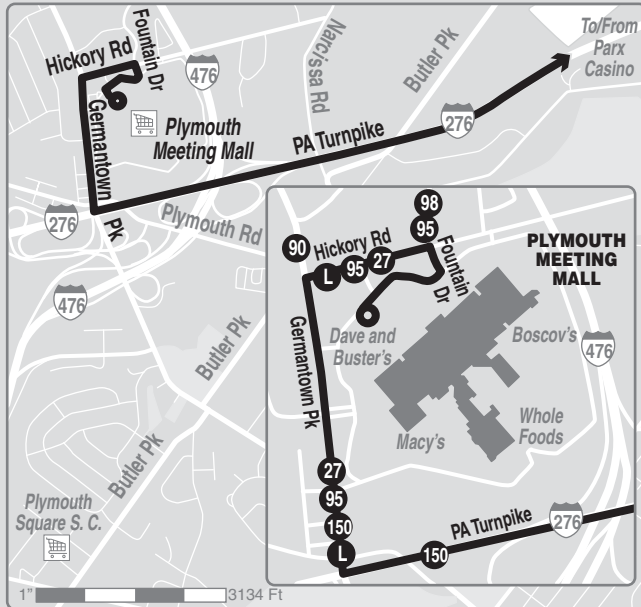

150

Effective September 2, 2019

Parx Casino to
Plymouth
Meeting Mall

WEEKDAYS

To Parx Casino		To Plymouth Meeting Mall	
Plymouth Meeting Mall	Parx Casino	Parx Casino	Plymouth Meeting Mall
AM SERVICE			
11.15	11.45	PM SERVICE	
PM SERVICE		2.00	2.30
12.15	12.45	2.45	3.15
1.15	1.47	3.45	4.16
2.30	3.02	6.30	7.01
3.10	3.42	8.45	9.15
		9.50	10.20
		11.20	11.50

SATURDAYS

AM SERVICE			
6.30	7.00	PM SERVICE	
7.30	8.00	12.30	1.01
11.00	11.32	3.00	3.31
PM SERVICE		5.20	5.51
12.20	12.52	8.30	9.01
		10.30	11.01
		11.15	11.46

TRAVEL TIPS

- Route 150 does not operate on Sundays or Holidays (New Year's, Memorial, Independence, Labor, Thanksgiving, and Christmas days).
- Fare payment options: cash, or SEPTA Key Card with Pass or Travel Wallet Funds. Go to www.septa.org or m.septa.org for schedules & real time information. Try **Schedules to Go** for next 10 scheduled trips (smart phone users) or **SMS Schedules** for next 4 scheduled trips (by text message); See bus/trolley locations on **TransitView**.
- To **SAVE** Money on Your Commute visit www.thecommuterschoice.com