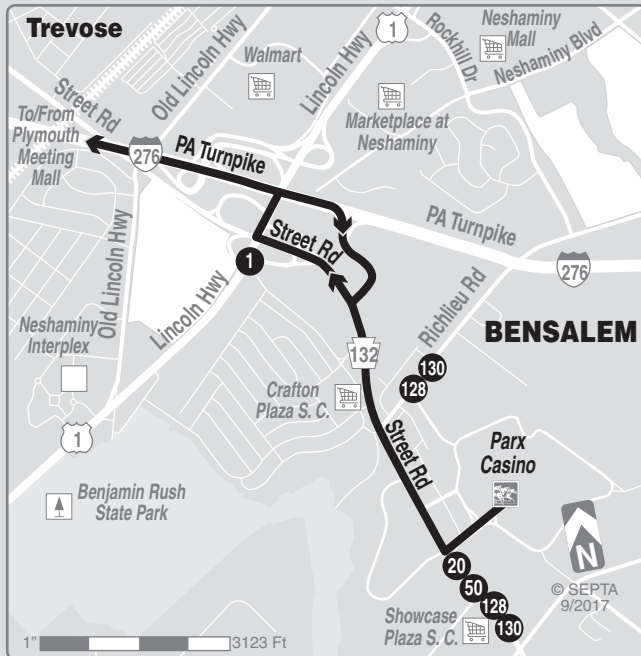

150

Effective September 2, 2019

Parx Casino to
Plymouth
Meeting Mall

WEEKDAYS

To Parx Casino		To Plymouth Meeting Mall	
Plymouth Meeting Mall	Parx Casino	Parx Casino	Plymouth Meeting Mall
AM SERVICE			
11.15	11.45	PM SERVICE	
PM SERVICE		2.00	2.30
12.15	12.45	2.45	3.15
1.15	1.47	3.45	4.16
2.30	3.02	6.30	7.01
3.10	3.42	8.45	9.15
		9.50	10.20
		11.20	11.50

SATURDAYS

AM SERVICE			
6.30	7.00	PM SERVICE	
7.30	8.00	12.30	1.01
11.00	11.32	3.00	3.31
PM SERVICE		5.20	5.51
12.20	12.52	8.30	9.01
		10.30	11.01
		11.15	11.46

TRAVEL TIPS

- Route 150 does not operate on Sundays or Holidays (New Year's, Memorial, Independence, Labor, Thanksgiving, and Christmas days).
- Fare payment options: cash, or SEPTA Key Card with Pass or Travel Wallet Funds. Go to www.septa.org or m.septa.org for schedules & real time information. Try **Schedules to Go** for next 10 scheduled trips (smart phone users) or **SMS Schedules** for next 4 scheduled trips (by text message); See bus/trolley locations on **TransitView**.
- To **SAVE** Money on Your Commute visit www.thecommuterschoice.com