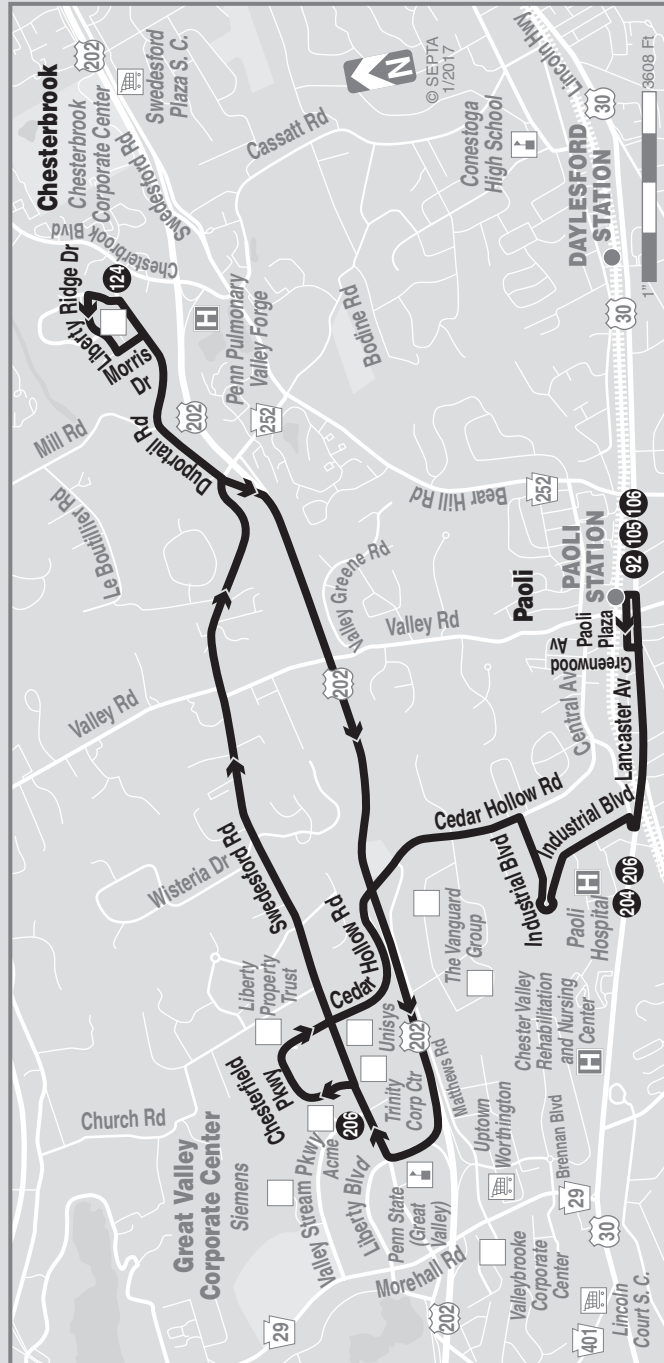

Customer Service.....215-580-7800
TDD/TTY (HEARING IMPAIRED ONLY).....215-580-7853
Or check the Internet.....www.septa.org