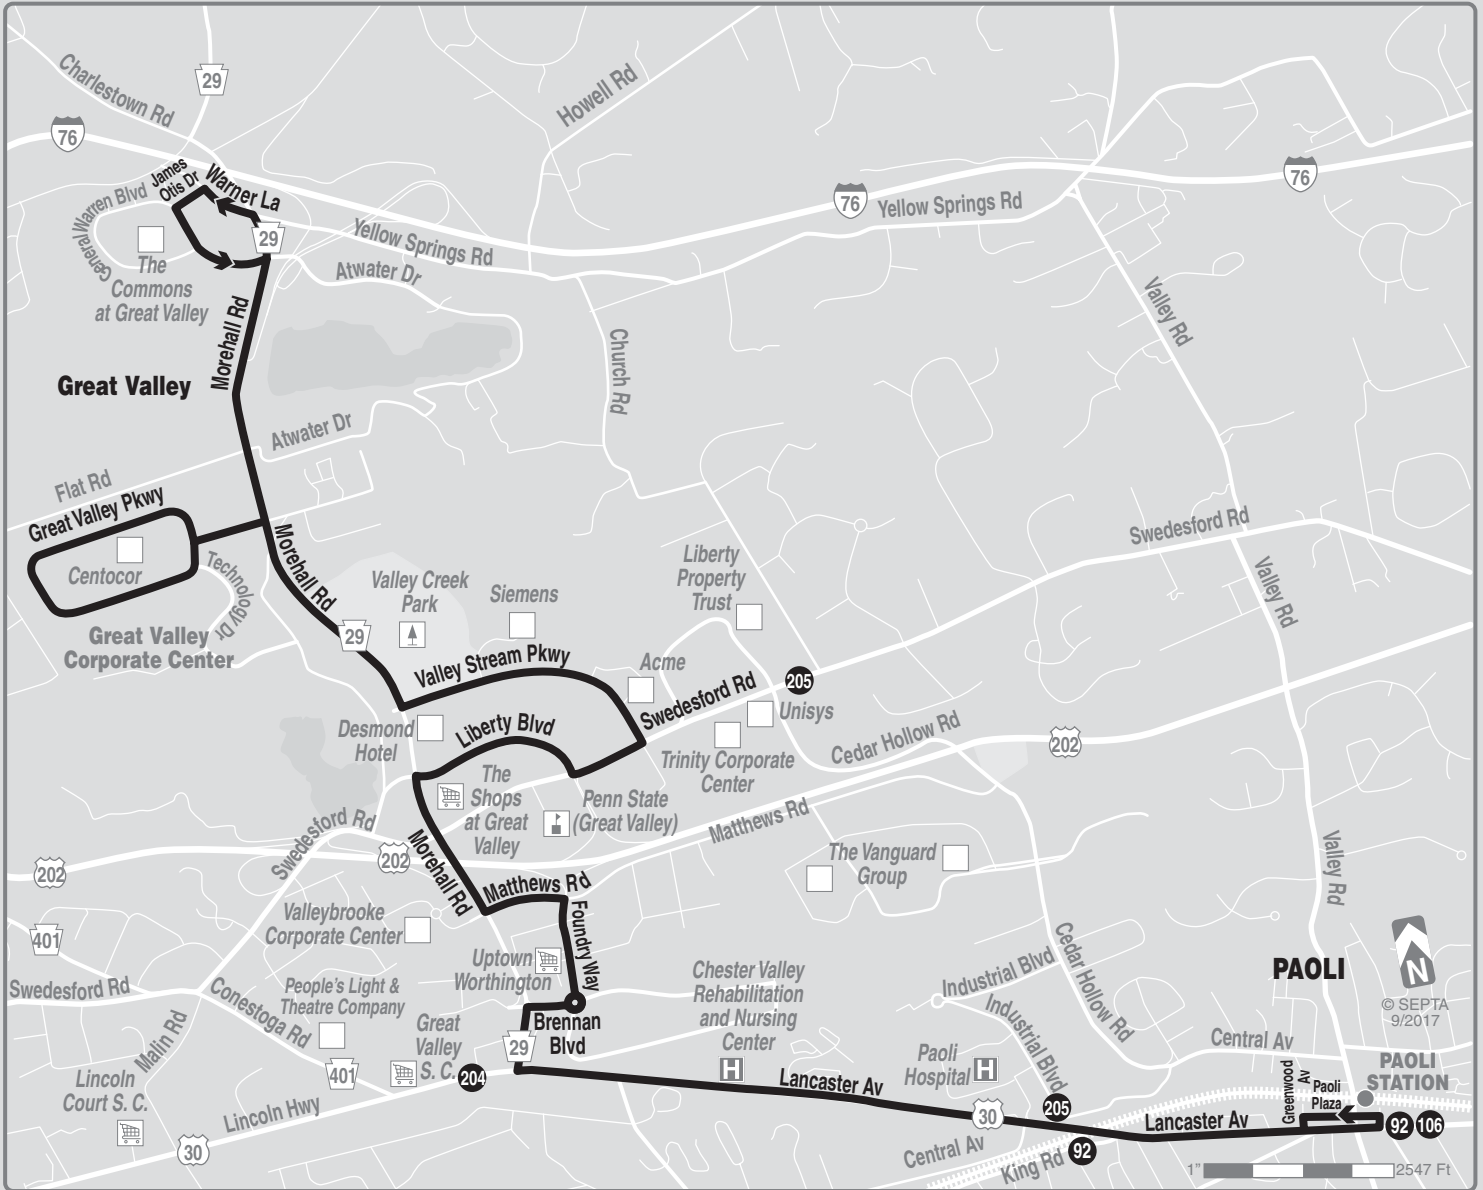

206

Effective August 27, 2018

The Commons at Great Valley to Paoli Station

Serving Great Valley
Corporate Center

**\$1.00 Transfer fare now only
available when you use a
SEPTA Key Card with money
in the Travel Wallet**

MONDAYS THROUGH FRIDAYS

To The Commons at Great Valley

Paoli Station	Uptown Worthington	Liberty Blvd and Swedesford Rd	Valley Stream Pkwy and PA Route 29	Great Valley Pkwy and Technology Dr	Gen Warren Blvd and James Otis Dr (The Commons at Great Valley)
AM SERVICE					
6.29	6.35	6.41	6.42	6.50	6.55
7.07	7.13	7.19	7.21	7.29	7.34
7.36	7.42	7.48	7.50	7.58	8.03
8.18	8.25	8.31	8.32	8.40	8.45
8.31	8.38	8.44	8.45	8.53	8.58
9.11	9.18	9.24	9.25	9.33	9.37
9.33	9.40	9.45	9.46	9.54	9.58
10.39	10.46	10.51	10.52	10.59	11.02

To Paoli Station

Gen Warren Blvd and James Otis Dr (The Commons at Great Valley)	Great Valley Pkwy and Technology Dr	Valley Stream Pkwy and PA Route 29	Liberty Blvd and Swedesford Rd	Uptown Worthington	Paoli Station
PM SERVICE					
3.20	3.26	3.30	3.33	3.39	3.48
3.41	3.47	3.51	3.54	4.00	4.11
4.21	4.27	4.31	4.34	4.40	4.50
4.46	4.52	4.56	4.59	5.05	5.15
5.20	5.26	5.30	5.33	5.39	5.49
5.52	5.58	6.02	6.05	6.10	6.19

TRAVEL TIPS

- Route 206 does not operate on Saturdays, Sundays or Holidays (New Year's, Memorial, Independence, Labor, Thanksgiving, and Christmas days).
- Please consult Paoli/Thorndale Line timetables for details relating to service.
- Route 206 AM buses will wait for up to 10 minutes in the event that a train from Philadelphia arrives late, otherwise buses will operate as scheduled.
- Fare payment options: cash, transfers, tokens, passes. Please check the SEPTA fare brochure or www.septa.org for complete fare information.
- To SAVE Money on Your Commute visit www.thecommuterschoice.com