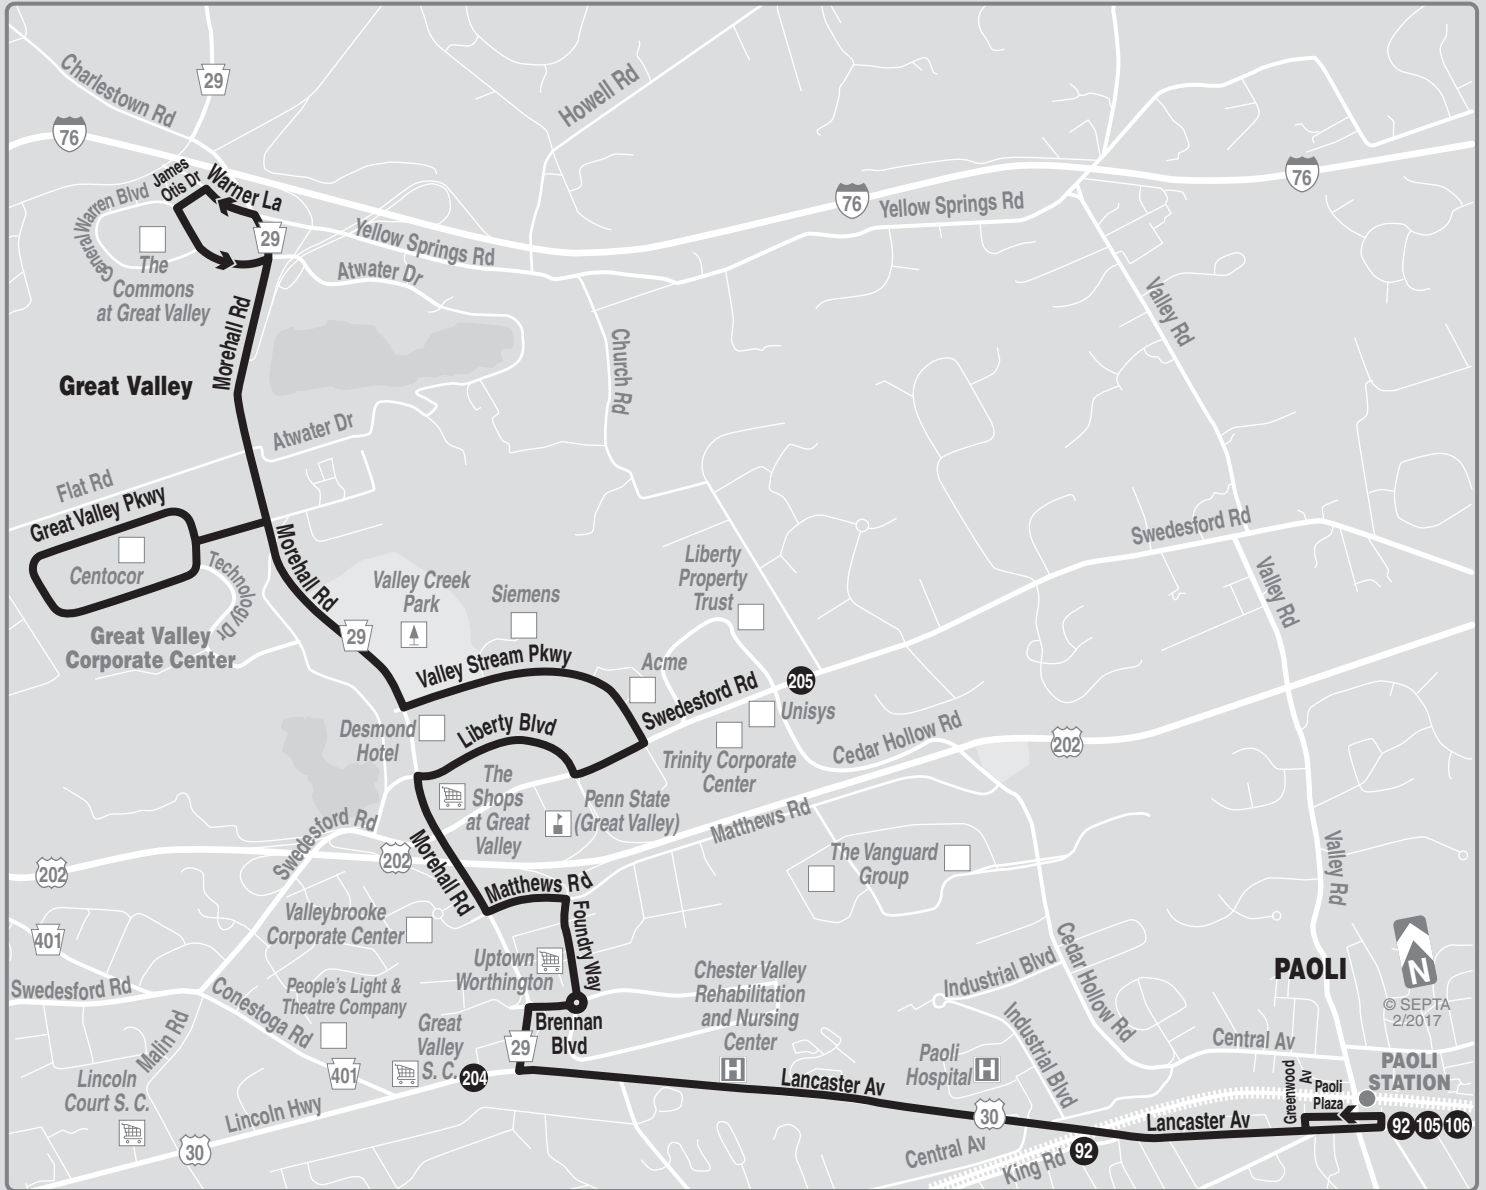

206

Effective April 24, 2017

The Commons at Great Valley to Paoli Station

Serving Great Valley
Corporate Center

verizon

© SEPTA
2/2017

PAOLI STATION

MONDAYS THROUGH FRIDAYS

To The Commons at Great Valley

Paoli Station	Uptown Worthington	Liberty Blvd and Swedesford Rd	Valley Stream Pkwy and PA Route 29	Great Valley Pkwy and Technology Dr	Gen Warren Blvd and James Otis Dr (The Commons at Great Valley)
AM SERVICE					
6:29	6:35	6:41	6:42	6:50	6:55
7:07	7:13	7:19	7:21	7:29	7:34
7:36	7:42	7:48	7:50	7:58	8:03
8:16	8:23	8:29	8:31	8:39	8:44
8:33	8:40	8:46	8:47	8:55	9:00
9:04	9:11	9:17	9:18	9:26	9:30
9:30	9:37	9:42	9:43	9:51	9:55
10:36	10:43	10:48	10:49	10:56	10:59

To Paoli Station

Gen Warren Blvd and James Otis Dr (The Commons at Great Valley)	Great Valley Pkwy and Technology Dr	Valley Stream Pkwy and PA Route 29	Liberty Blvd and Swedesford Rd	Uptown Worthington	Paoli Station
PM SERVICE					
3:20	3:26	3:30	3:33	3:39	3:48
3:41	3:47	3:51	3:54	4:00	4:11
4:19	4:25	4:29	4:32	4:38	4:48
4:51	4:57	5:01	5:04	5:10	5:20
5:17	5:23	5:27	5:30	5:36	5:46
5:53	5:59	6:03	6:06	6:11	6:20

TRAVEL TIPS

- Route 206 does not operate on Saturdays, Sundays or Holidays (New Year's, Memorial, Independence, Labor, Thanksgiving, and Christmas days).
- Please consult Paoli/Thorndale Line timetables for details relating to service.
- Route 206 AM buses will wait for up to 10 minutes in the event that a train from Philadelphia arrives late, otherwise buses will operate as scheduled.
- Fare payment options: cash, transfers, tokens, passes. Please check the SEPTA fare brochure or www.septa.org for complete fare information.
- To SAVE Money on Your Commute visit www.thecommuterschoice.com