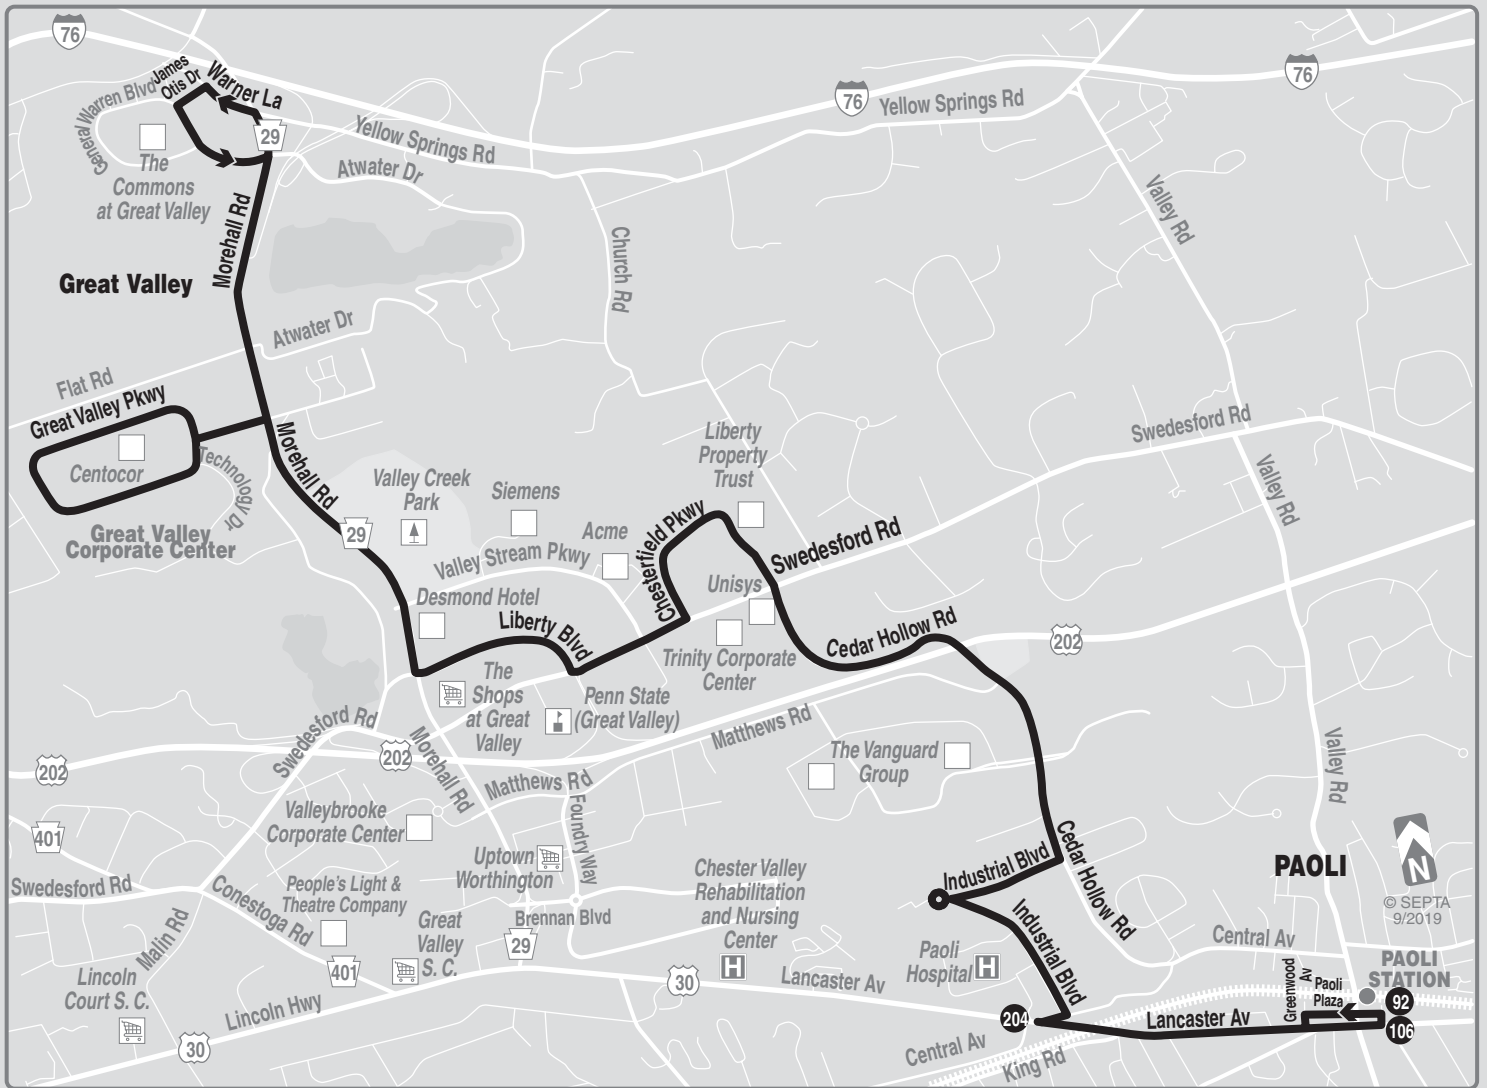

206

Effective September 2, 2019

The Commons at Great Valley to Paoli Station

Serving Great Valley
Corporate Center

NEW on this Route...
New Routing

MONDAYS THROUGH FRIDAYS

To The Commons at Great Valley

Paoli Station	Cedar Hollow Rd and Vanguard Blvd	Chesterfield Pkwy and Swedesford Rd	Great Valley Pkwy and Technology Dr	Gen Warren Blvd and James Otis Dr <small>(The Commons at Great Valley)</small>
AM SERVICE				
6:29	6:36	6:40	6:48	6:53
6:58	7:05	7:10	7:18	7:23
7:20	7:28	7:33	7:42	7:47
8:18	8:26	8:31	8:39	8:44
8:31	8:39	8:44	8:52	8:57
9:11	9:18	9:23	9:31	9:36
9:35	9:42	9:46	9:54	9:59
10:39	10:46	10:51	10:59	11:04

To Paoli Station

Gen Warren Blvd and James Otis Dr <small>(The Commons at Great Valley)</small>	Great Valley Pkwy and Technology Dr	Chesterfield Pkwy and Swedesford Rd	Cedar Hollow Rd and Vanguard Blvd	Paoli Station
PM SERVICE				
2:56	3:02	3:07	3:12	3:21
3:24	3:30	3:35	3:40	3:49
3:48	3:54	3:59	4:04	4:13
4:27	4:33	4:40	4:45	4:55
4:46	4:52	4:59	5:04	5:13
5:30	5:36	5:42	5:47	5:55
5:52	5:58	6:04	6:09	6:16

Subject To Change

TRAVEL TIPS

- Route 206 does not operate on Saturdays, Sundays or Holidays (New Year's, Memorial, Independence, Labor, Thanksgiving, and Christmas days).
- Please consult Paoli/Thorndale Line timetables for details relating to service.
- Route 206 AM buses will wait for up to 10 minutes in the event that a train from Philadelphia arrives late, otherwise buses will operate as scheduled.
- Fare payment options: cash, or SEPTA Key Card with Pass or Travel Wallet Funds. Go to www.septa.org or m.septa.org for schedules & real time information. Try **Schedules to Go** for next 10 scheduled trips (smart phone users) or **SMS Schedules** for next 4 scheduled trips (by text message); See bus/trolley locations on **TransitView**.
- To **SAVE** Money on Your Commute visit www.thecommuterschoice.com