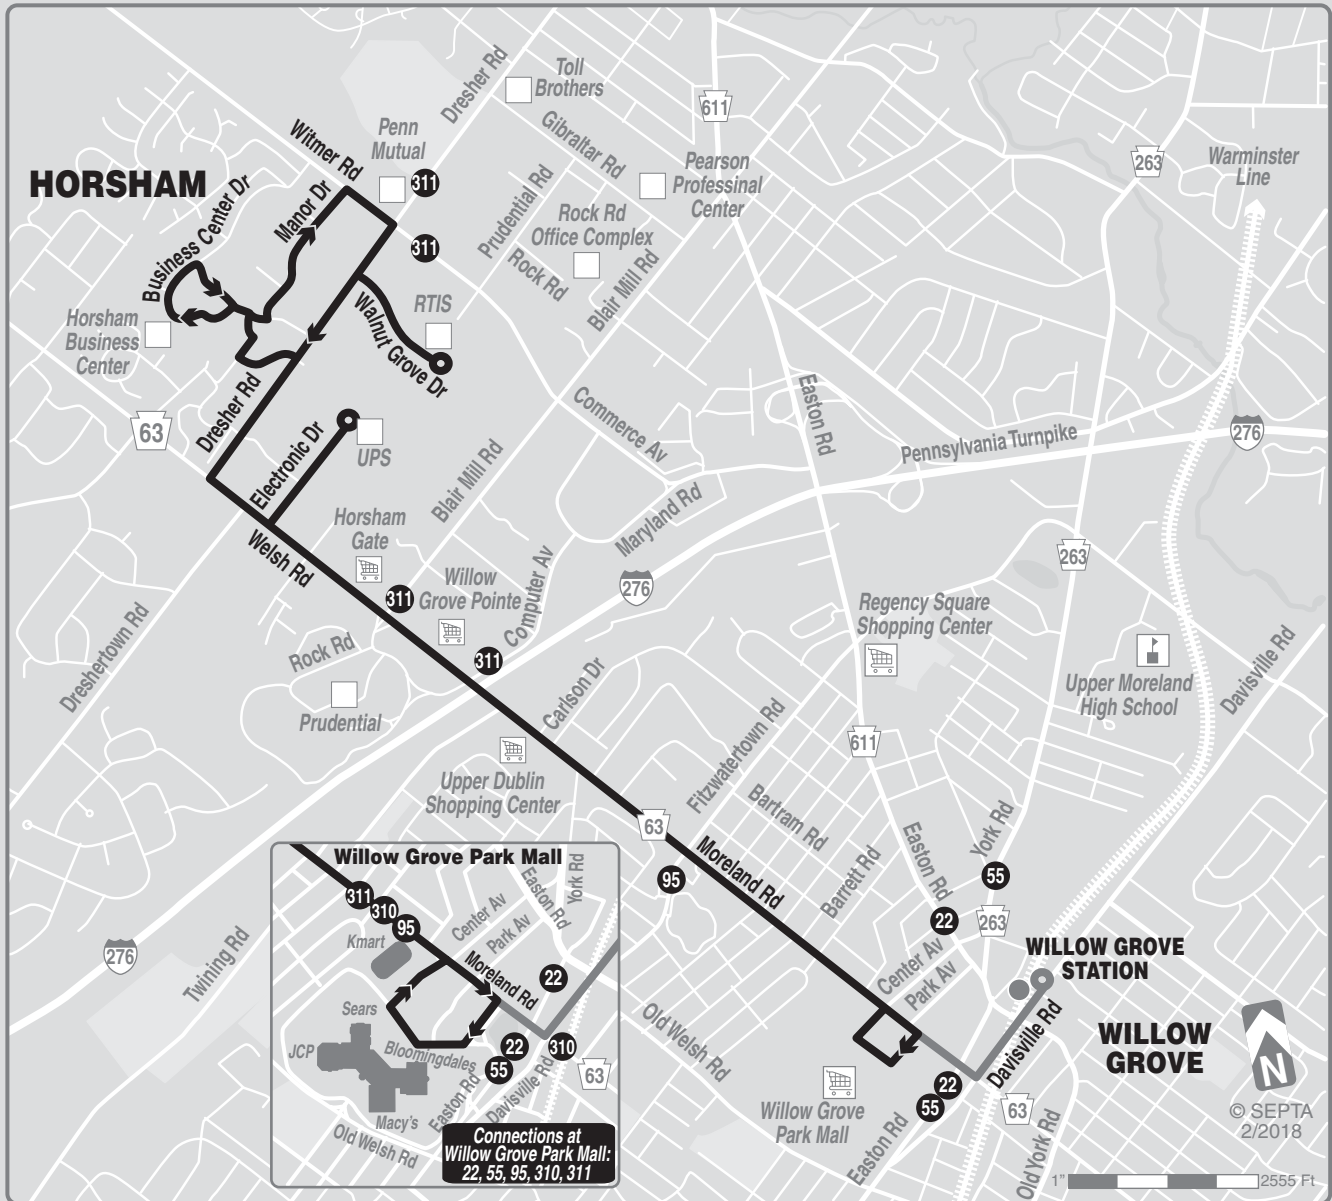

310

Effective September 2, 2019

Horsham Breeze Red

Serving Willow Grove

Customer Service 215-580-7800
TDD/TTY 215-580-7853
www.septa.org

TRAVEL WALLET
\$1.00 MINIMUM
RELOAD
Now Available at Fare Kiosks

HORSHAM

WILLOW GROVE STATION

WILLOW GROVE

Willow Grove Park Mall

311, 310, 95, 22, 310, 55, 22, 310, 63

Center Av, Park Av, Moreland Rd, Easton Rd, Davisville Rd, Old Welsh Rd

Kmart, Sears, JCP, Bloomingdales, Macy's