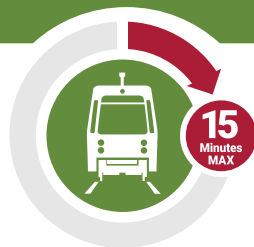

MODIFIED WEEKDAY 2019-2020

34

**13th-Market to
61st-Baltimore**

**Serving
Center City
and Angora**

Operating

15 | Every 15 Minutes Max

15 | 15 Hours / Day
6:00 A.M. – 9:00 P.M.

5 | 5 Days / Week
Monday – Friday