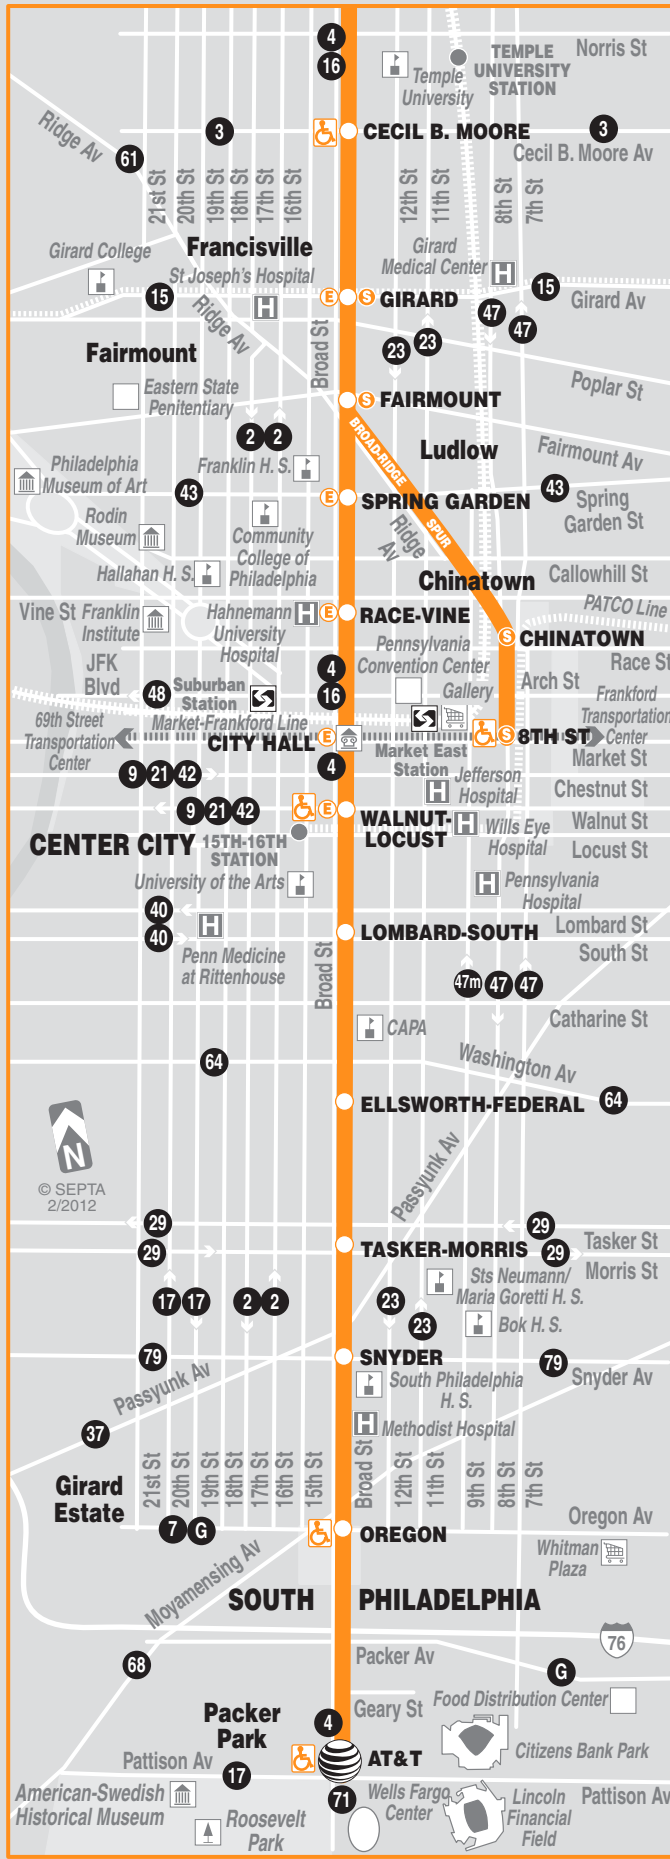

# 15%

[www.passperks.com](http://www.passperks.com)

Show a current  
TransPass or TrailPass  
for 15% Pass Perks  
Discount at the  
Transit Gift Store

[www.septa.org/store](http://www.septa.org/store)

(215) 580-7168  
1234 Market St., Philadelphia

**EXPRESS SERVICE NORTHBOUND**

EXPRESS service operates from Walnut-Locust Station 6:15 AM to 7:02 PM every 7 minutes during peak operating hours, and every 12 minutes during off peak hours. EXPRESS trains stop at Walnut-Locust, City Hall, Race-Vine, Spring Garden, Girard, Erie, Olney and Fern Rock Transportation Centers.