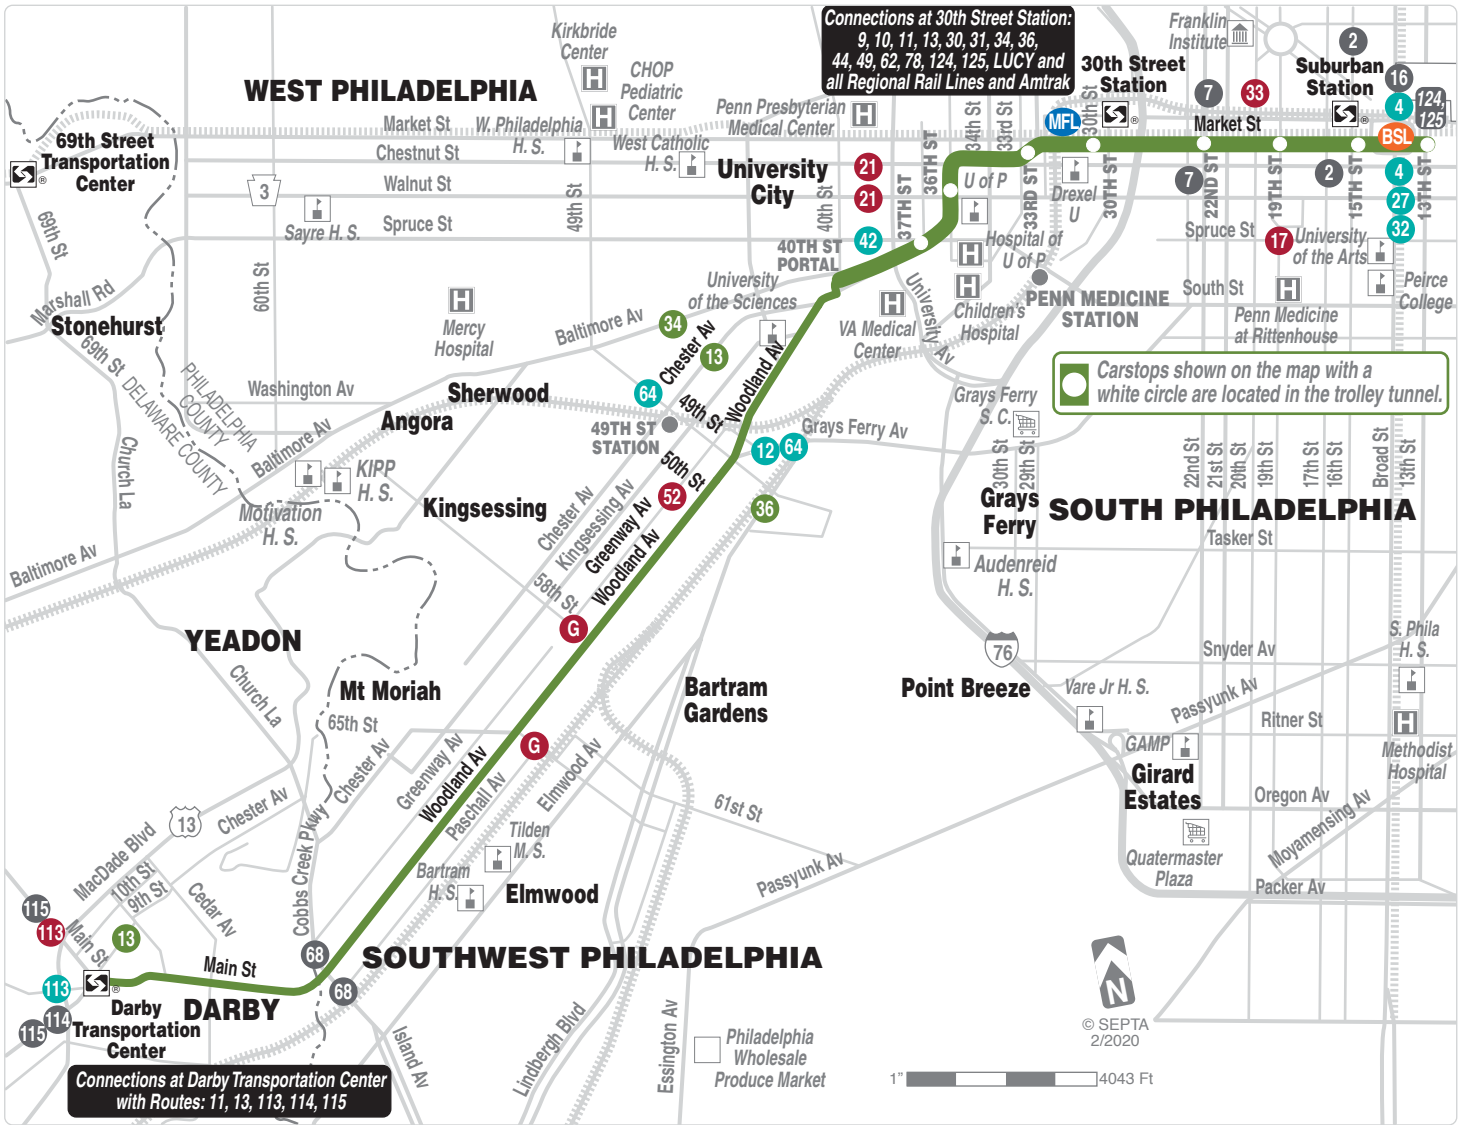

Effective June 14, 2020

11

**13th-Market to
Darby Transportation
Center**

**Serving
Center City
and Southwest
Philadelphia**

FOR MORE INFORMATION:

Customer Service: 215-580-7800

TDD/TTY: 215-580-7853

www.septa.org

C - 13th and Market Sts Station is closed Sunday through Thursday nights 12:30AM - 5:00AM. Please Board/Depart this trip at City Hall (15th St Station).