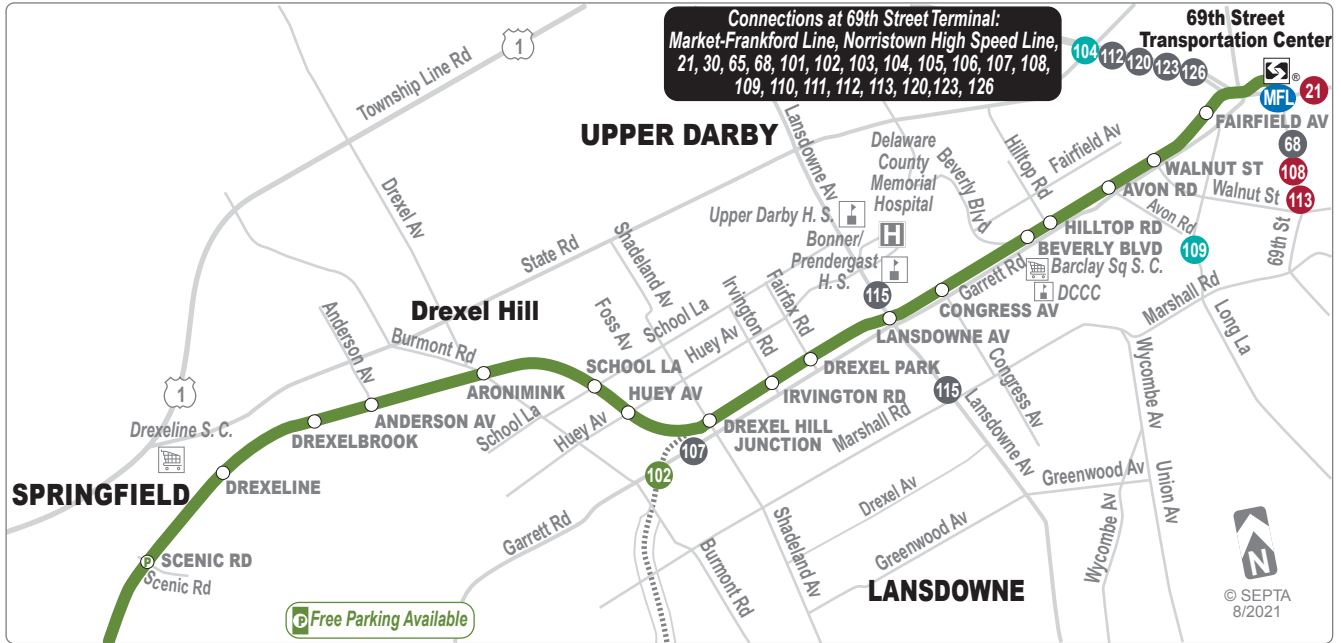

# 101

Media to  
69th Street  
Transportation  
Center

Serving  
Springfield

---

This Route Runs Weekdays

---

- 30** | Every 30 minutes or less
  - 15** | 15 hours per day (6:00 a.m. to 9:00 p.m.)
  - 5** | 5 days per week (Monday thru Friday)
- 