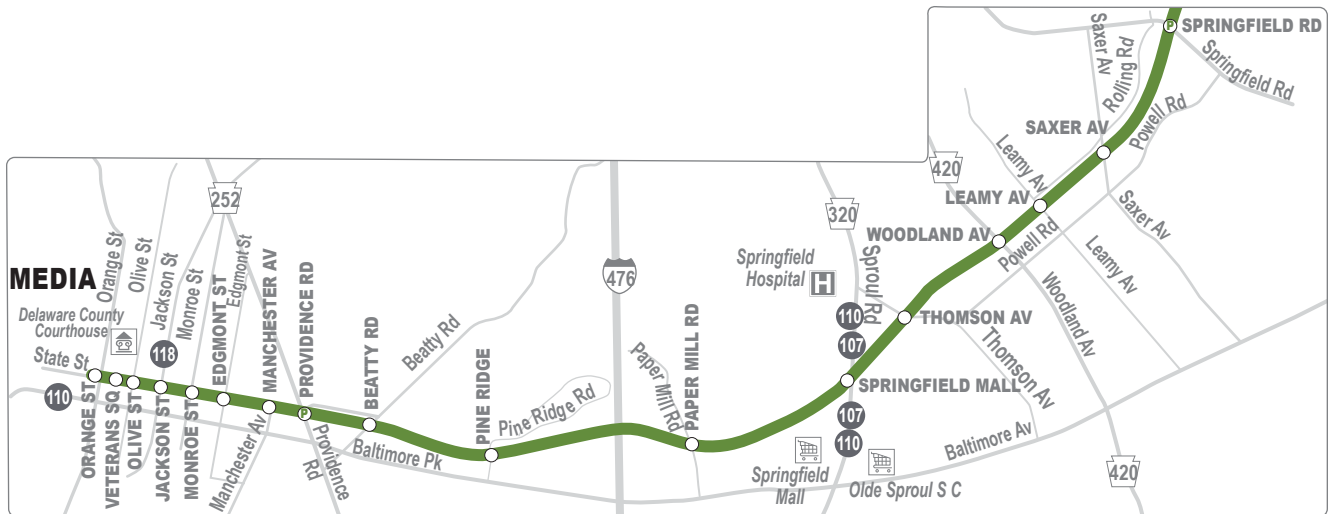

# 101

Media to  
69th Street  
Transportation  
Center

Serving  
Springfield

---

This Route Runs Weekdays

---

- 30** | Every 30 minutes or less
  - 15** | 15 hours per day (6:00 a.m. to 9:00 p.m.)
  - 5** | 5 days per week (Monday thru Friday)
- 