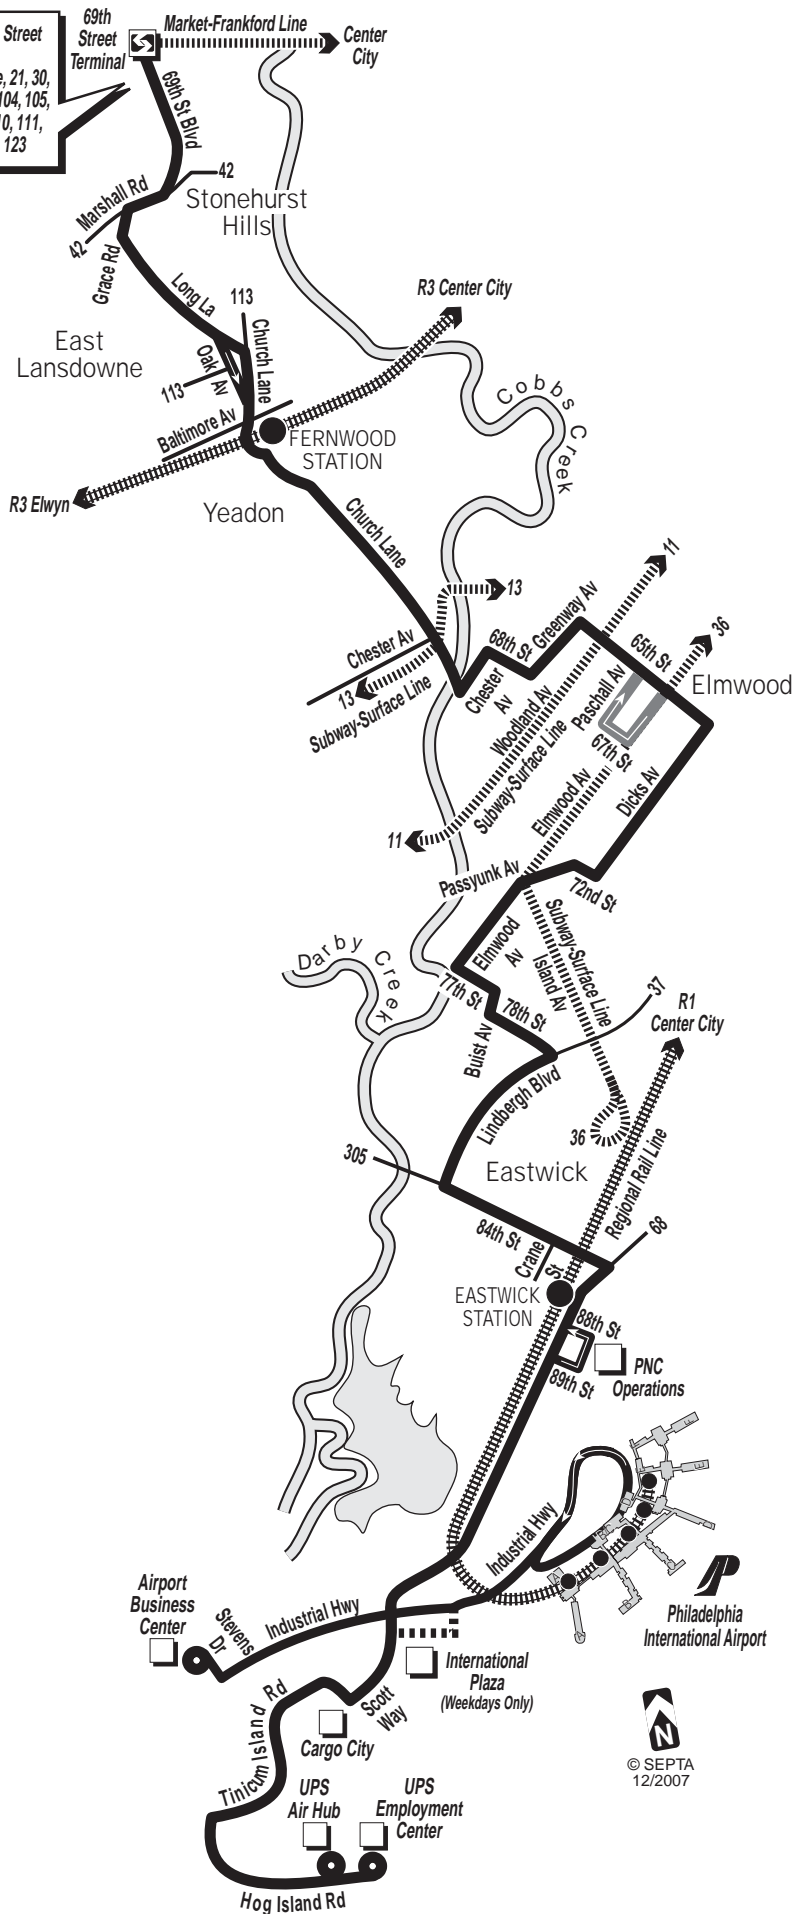

Upper Darby

**Connections at 69th Street Terminal:**  
 Market-Frankford Line, 21, 30, 65, 100, 101, 102, 103, 104, 105, 106, 107, 108, 109, 110, 111, 112, 113, 116, 120, 123

**TERMINAL A WEST**

Frontier Airlines  
 US Airways International

**TERMINAL A EAST**

Air Jamaica  
 Air France  
 American Airlines  
 American Eagle  
 American Trans Air  
 British Airways  
 Charter Airlines  
 Lufthansa German Airlines  
 USA 3000

**TERMINAL B/C**

US Airways  
 (Domestic//Canadian)  
 America West Airlines  
 The Airport Marriott Hotel

**TERMINAL D**

Air Canada  
 AirTran Airways  
 Continental Airlines  
 Continental Express  
 United Airlines  
 United Express

**TERMINAL E**

Air France Departures  
 Delta Airlines  
 Delta Connection  
 KLM Airlines  
 Midwest Express  
 Northwest Airlines  
 Southwest Airlines

**TERMINAL F**

US Airways Express