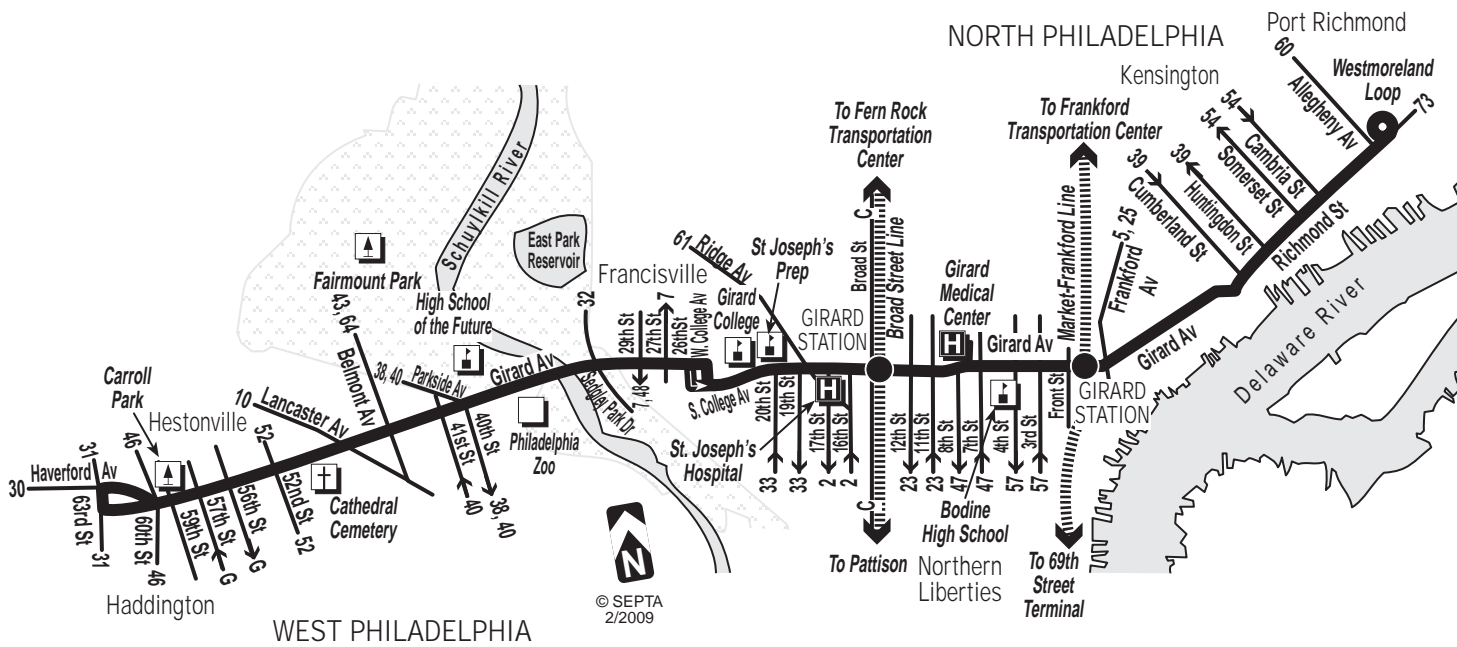

## Port Richmond To Haddington

via Richmond Street  
and Girard Avenue

Effective June 14, 2009

### SEPTA TROLLEY ROUTE

Some Route 15 carstops are located on platforms in the middle of Girard Ave.  
 Please look for this center island boarding locations symbol.  
 In the event of a service substitution, buses will stop at the center island carstops.

Above schedule will be operated on New Year's, Memorial, Independence, Labor, Thanksgiving, and Christmas days.