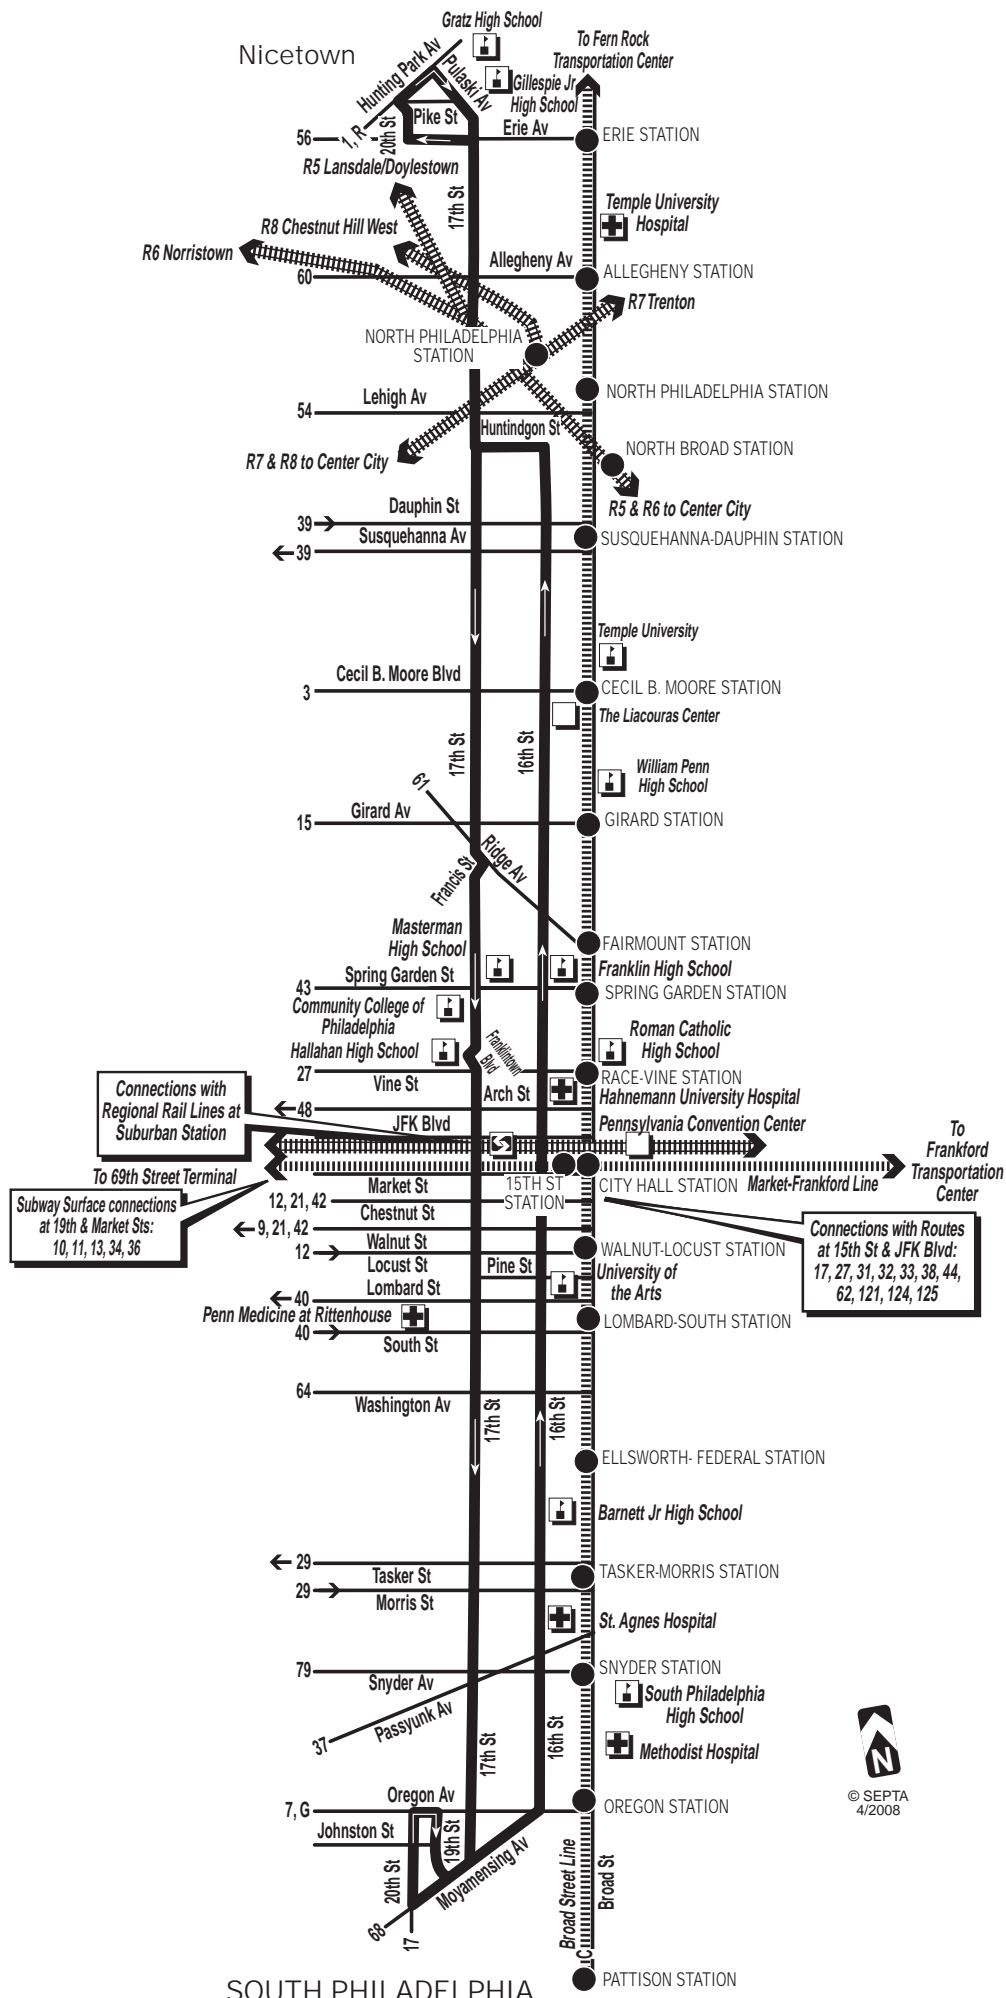

SOUTH PHILADELPHIA