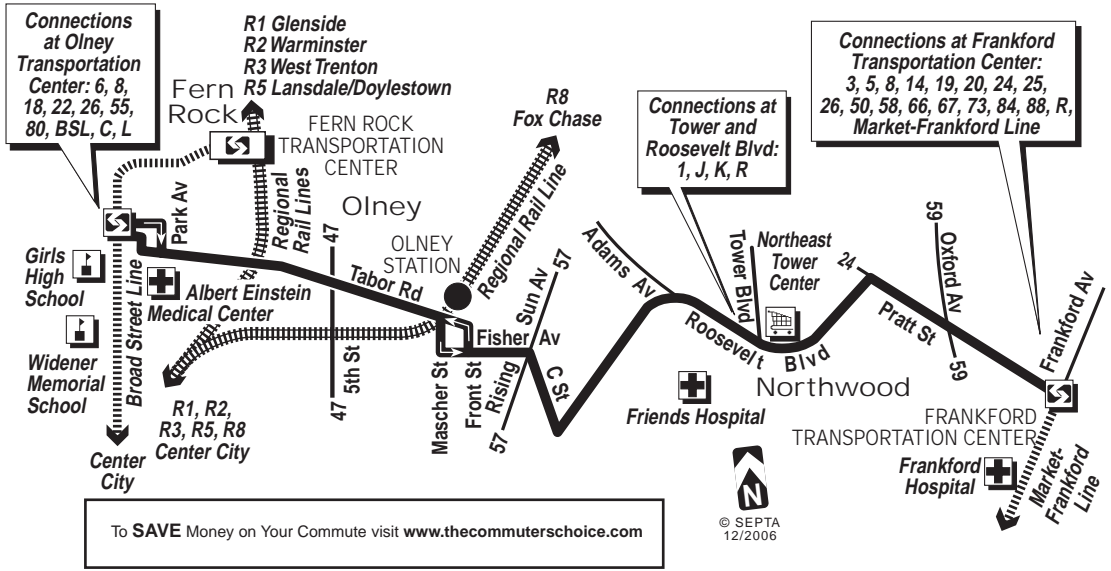

Route 8 does not operate Saturdays, Sundays, or New Year's, Memorial, Independence, Labor, Thanksgiving and Christmas Days. Route 8 is a LIMITED STOP ROUTE stopping at Olney Transportation Center, 13th St & Tabor Rd, Moss Rehabilitation Center, 10th St & Tabor Rd, 7th St & Tabor Rd, 5th St & Tabor Rd, Tabor Rd & Mascher St (Olney Station Regional Rail Line), Fisher & Rising Sun Av, Adams Av & Roosevelt Blvd, Oxford Av & Pratt St, and Frankford Transportation Center.

#### INFORMATION NUMBERS

Customer Service.....215-580-7800  
 TDD/TTY (HEARING IMPAIRED ONLY).....215-580-7853  
 Or check the Internet.....www.septa.org

During the mid-day period when Route 8 is not in operation, Routes R and 26 provide suitable alternatives to/from Frankford Transportation Center