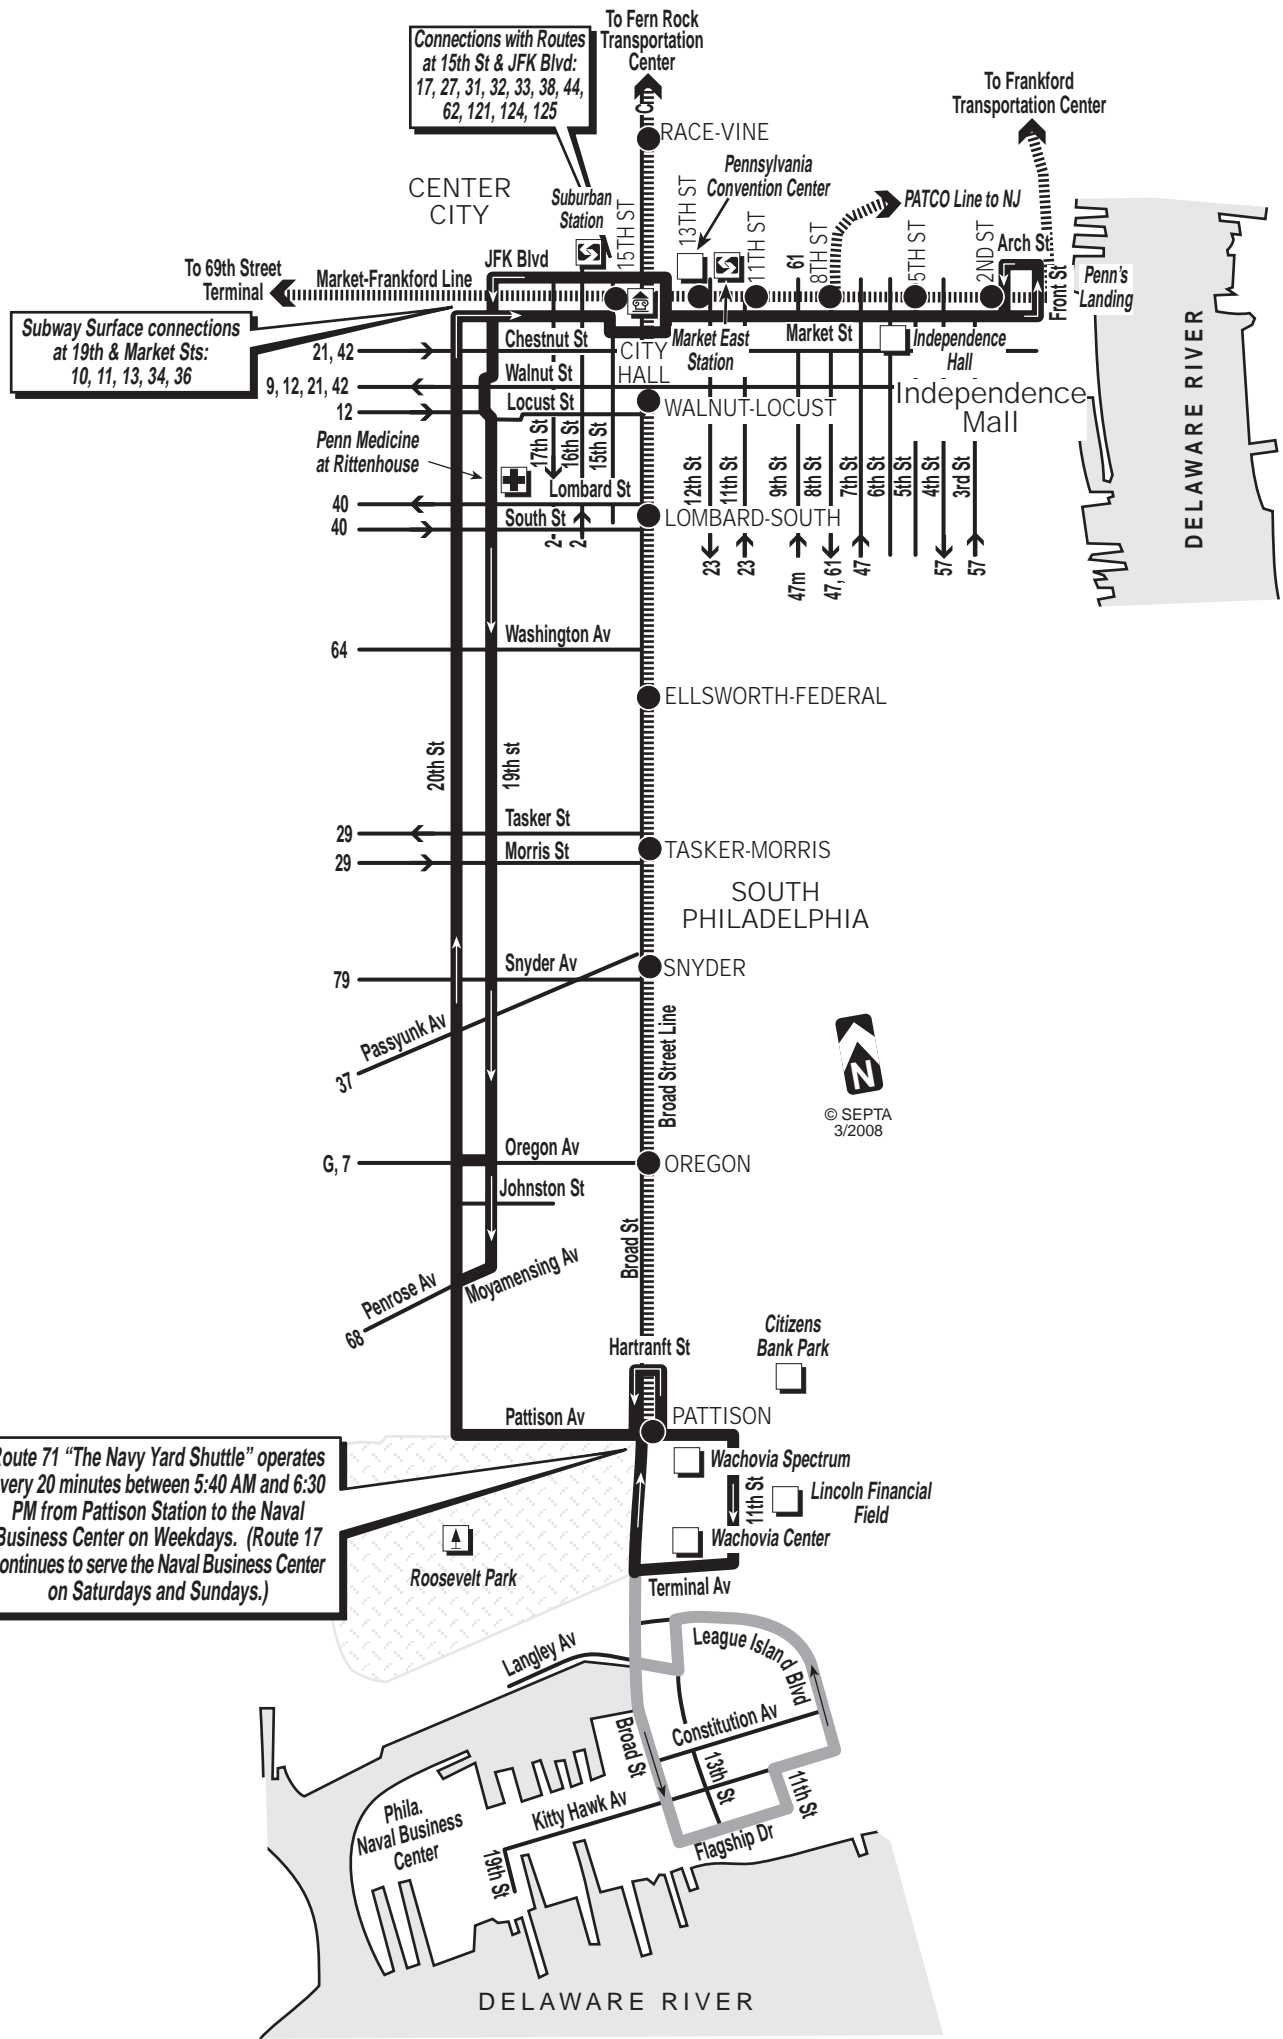

17

South Philadelphia To Penn's Landing

via 19th and 20th Street
Service to Phila. Naval
Business Center

Effective June 15, 2008

SEPTA BUS ROUTE

INFORMATION NUMBERS

Customer Service.....215-580-7800
TDD/TTY (HEARING IMPAIRED ONLY).....215-580-7853
Or check the Internet.....www.septa.org

GET A SEPTA PASS, GET PERKS
AT YOUR FAVORITE RESTAURANTS, SHOPS, EVENTS AND MORE.

WWW.SEPTAPASSPERKS.ORG

Route 71 "The Navy Yard Shuttle" operates every 20 minutes between 5:40 AM and 6:30 PM from Pattison Station to the Naval Business Center on Weekdays. (Route 17 continues to serve the Naval Business Center on Saturdays and Sundays.)

Sunday schedule will be operated on New Year's, Memorial, Independence, Labor, Thanksgiving, and Christmas days.