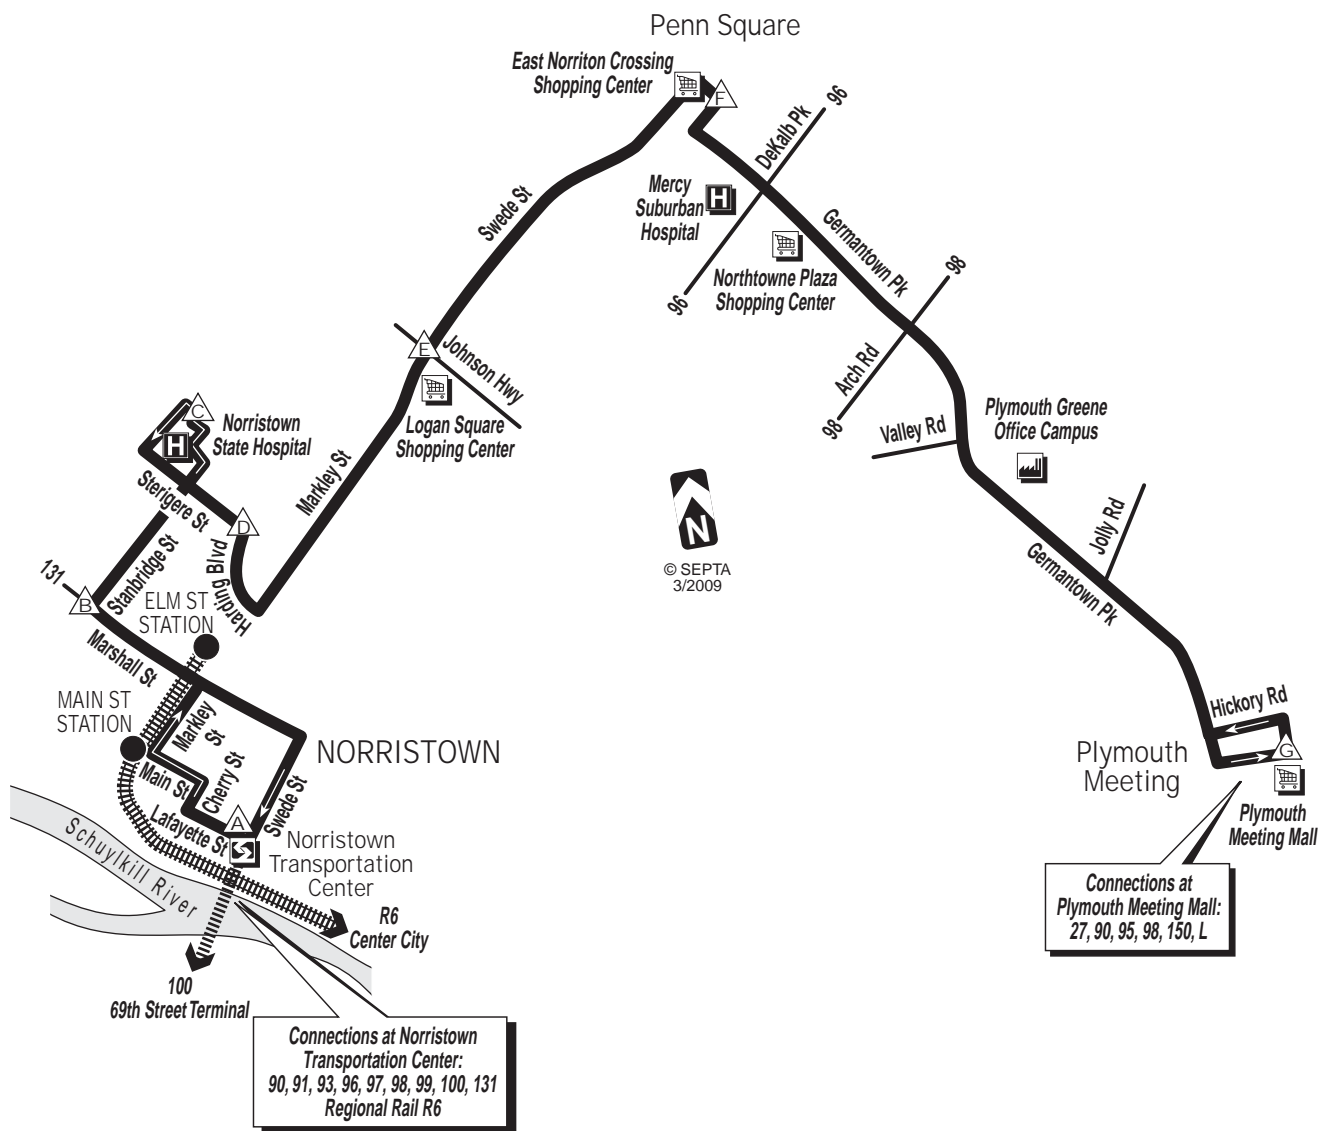

90

Norristown
Transportation Center
To Plymouth
Meeting Mall

via Penn Square

Effective June 15, 2009

SEPTA BUS ROUTE

INFORMATION NUMBERS

Customer Service.....610-279-8400
TDD/TTY (HEARING IMPAIRED ONLY).....215-580-7853
Or check the Internet.....www.septa.org

Food Help Line
800.319.FOOD (3663)

a Philabundance program

Connections at Norristown Transportation Center:
 90, 91, 93, 96, 97, 98, 99, 100, 131
 Regional Rail R6

Connections at Plymouth Meeting Mall:
 27, 90, 95, 98, 150, L

Route 90 does not operate on Sundays or on New Year's, Memorial, Independence, Labor, Thanksgiving and Christmas days.

Subject To Change