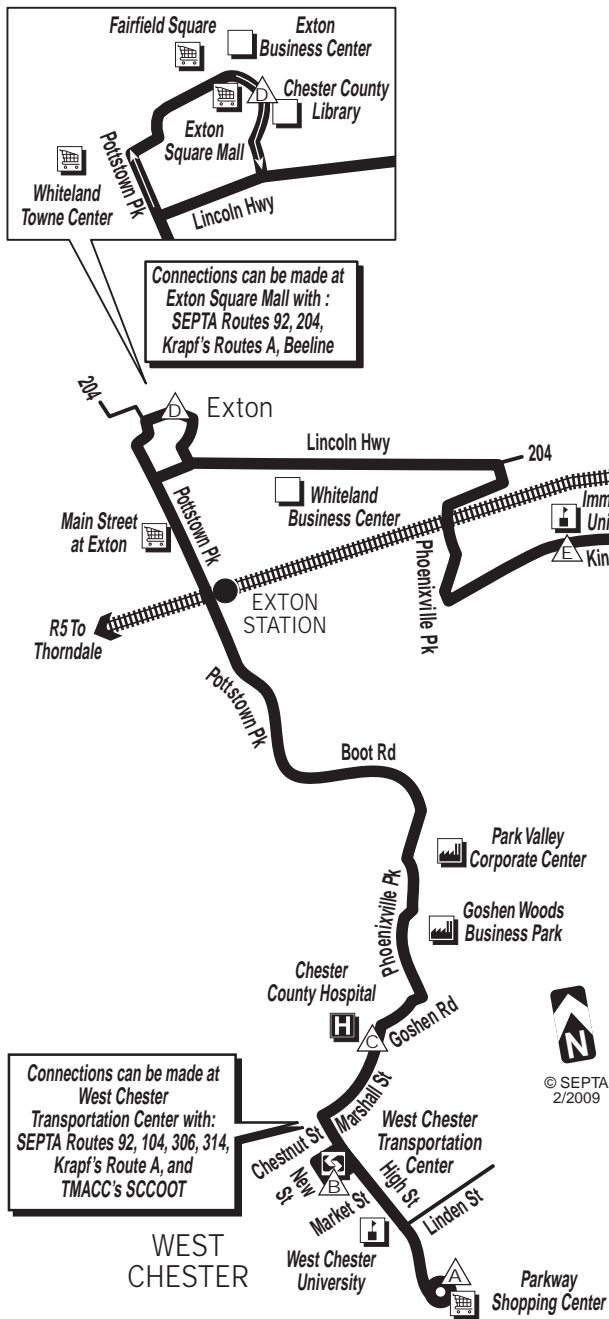

MONDAYS THROUGH FRIDAYS

NORTHBOUND											SOUTHBOUND										
A	B	C	D	E	F	G	H	I	J	K	J	I	H	G	F	E	D	C	B	A	
Parkway Shopping Center	West Chester Transportation Center	Chester County Hospital	Exton Square Mall (Near JC Penney)	Immaculata University	King St and Warren Av (Malvern)	* Lancaster Av and Valley Rd (Paoli Railroad Station)	Westlakes Corporate Center	Swedesford and Old Eagle School Rds	King of Prussia Plaza (Transit Center)		King of Prussia Plaza (Transit Center)	Swedesford and Old Eagle School Rds	Westlakes Corporate Center	* Lancaster Av and Valley Rd (Paoli Railroad Station)	King St and Warren Av (Malvern)	Immaculata University	Exton Square Mall (Near JC Penney)	Chester County Hospital	West Chester Transportation Center	Parkway Shopping Center	
AM SERVICE											AM SERVICE										
6.00	6.07	6.12	6.28	6.40	6.49	6.54	6.59	7.05	7.11		6.00 EXPRESS	--	6.13	6.18	6.25	6.36	6.52	6.58	7.04		
7.15	7.23	7.29	7.50	8.02	8.11	8.16	8.23	8.33	8.39		6.02	6.07	6.16	P6.23	--	--	--	--	--	--	--
8.25	8.31	8.36	8.57	9.09	9.17	9.21	9.27	9.36	9.42		7.00 EXPRESS	--	7.15	7.20	7.28	7.41	7.59	8.06	8.12		
9.35	9.41	9.47	10.02	10.14	10.21	10.25	10.31	10.40	10.45		7.02	7.07	7.16	P7.23	--	--	--	--	--	--	--
10.30	10.38	10.44	11.02	11.14	11.21	11.25	11.31	11.40	11.45		8.00	8.07	8.17	8.24	8.29	8.36	8.49	9.09	9.15	9.21	
PM SERVICE											PM SERVICE										
12.00	12.08	12.14	12.32	12.44	12.51	12.55	1.01	1.10	1.15		9.00	9.07	9.17	9.24	9.29	9.36	9.49	10.06	10.12	10.18	
1.30	1.38	1.44	2.02	2.14	2.21	2.27	2.34	2.43	2.47		10.30	10.37	10.47	10.54	10.59	11.06	11.19	11.36	11.42	11.48	
3.05	3.16	3.22	3.43	3.55	4.03	4.09	4.19	4.29	4.35		PM SERVICE										
4.40	4.48	4.55	5.16	5.30	5.37	5.42	5.52	6.02	6.09		12.00	12.07	12.17	12.24	12.29	12.36	12.49	1.06	1.12	1.18	
5.45	5.53	5.59	6.21	6.32	6.39	6.44	6.53	7.02	7.07		1.30	1.40	1.49	1.55	2.02	2.10	2.23	2.40	2.47	2.53	
											3.00	3.09	3.20	3.27	3.34	3.42	3.55	4.12	4.19	4.25	
6.45	6.51	6.57	7.15	7.26	7.35	7.41	7.45	7.53	7.58		3.40	3.49	3.58	--	--	--	--	--	--	--	
8.05	8.13	8.18	8.33	8.43	8.50	8.55	--	9.09	9.14		4.00	4.09	4.20	4.28	4.35	4.43	4.56	5.16	5.23	5.29	
											4.30	4.39	4.50	--	--	--	--	--	--	--	
											5.05	5.13	5.25	5.33	5.39	5.47	6.02	6.21	6.28	6.34	
											6.40	6.48	7.00	7.07	7.12	7.18	7.29	7.43	7.48	7.54	
											8.30	8.37	--	8.47	8.52	8.58	9.07	9.21	9.26	9.32	
											--	--	--	--	--	--	10.00	10.12	10.17	10.23	

P - Time shown Paoli Railroad Station
EXPRESS Buses do not stop between King of Prussia Plaza and the intersection of Swedesford Rd and Chesterbrook Blvd. These trips also do not serve the Westlakes Corporate Center

* NOTE: Please consult separate R5 Paoli/Thorndale Timetable for details relating to service to/from Paoli Station

To **SAVE** Money on Your Commute visit www.thecommuterschoice.com

© SEPTA 2009

Subject To Change

SATURDAYS