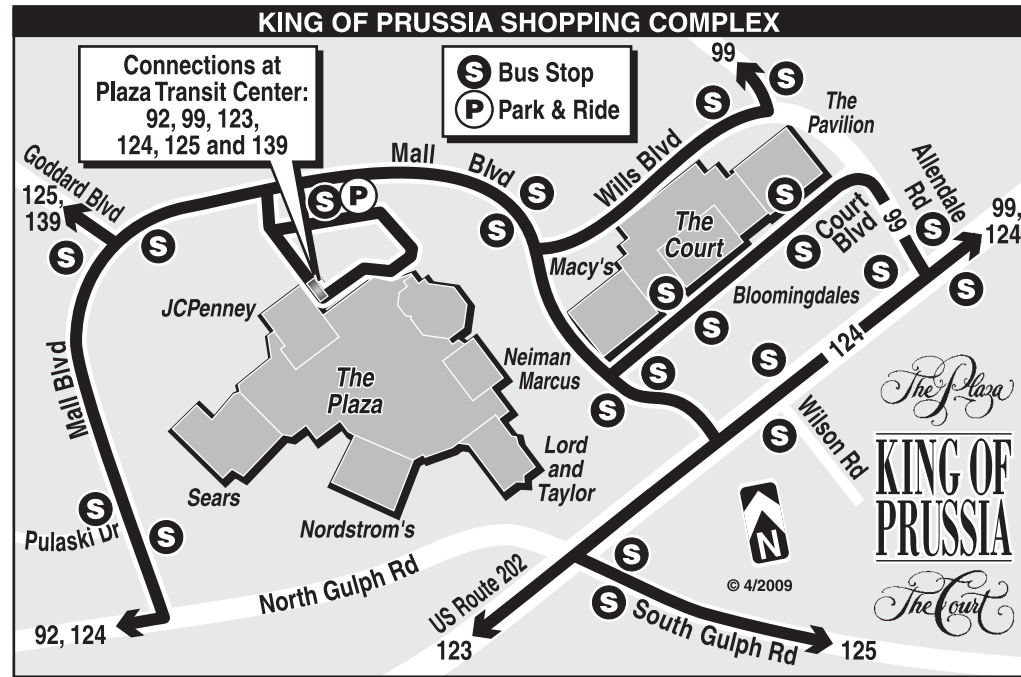

MONDAYS THROUGH FRIDAYS

NORTHBOUND											SOUTHBOUND										
A	B	C	D	E	F	G	H	I	J	K	J	I	H	G	F	E	D	C	B	A	
Parkway Shopping Center	West Chester Transportation Center	Chester County Hospital	Exton Square Mall (Near JC Penney)	Immaculata University	King St and Warren Av (Malvern)	* Lancaster Av and Valley Rd (Paoli Railroad Station)	Westlakes Corporate Center	Swedesford and Old Eagle School Rds	King of Prussia Plaza (Transit Center)		King of Prussia Plaza (Transit Center)	Swedesford and Old Eagle School Rds	Westlakes Corporate Center	* Lancaster Av and Valley Rd (Paoli Railroad Station)	King St and Warren Av (Malvern)	Immaculata University	Exton Square Mall (Near JC Penney)	Chester County Hospital	West Chester Transportation Center	Parkway Shopping Center	
AM SERVICE											AM SERVICE										
6.00	6.07	6.12	6.28	6.40	6.49	6.54	6.59	7.05	7.11		6.00 EXPRESS	--	6.13	6.18	6.25	6.36	6.52	6.58	7.04		
7.15	7.23	7.29	7.50	8.02	8.11	8.16	8.23	8.33	8.39		6.02	6.07	6.16	P6.23	--	--	--	--	--	--	--
8.25	8.31	8.36	8.57	9.09	9.17	9.21	9.27	9.36	9.42		7.00 EXPRESS	--	7.15	7.20	7.28	7.41	7.59	8.06	8.12		
9.35	9.41	9.47	10.02	10.14	10.21	10.25	10.31	10.40	10.45		7.02	7.07	7.16	P7.23	--	--	--	--	--	--	--
10.30	10.38	10.44	11.02	11.14	11.21	11.25	11.31	11.40	11.45		8.00	8.07	8.17	8.24	8.29	8.36	8.49	9.09	9.15	9.21	
PM SERVICE											PM SERVICE										
12.00	12.08	12.14	12.32	12.44	12.51	12.55	1.01	1.10	1.15		9.00	9.07	9.17	9.24	9.29	9.36	9.49	10.06	10.12	10.18	
1.30	1.38	1.44	2.02	2.14	2.21	2.27	2.34	2.43	2.47		10.30	10.37	10.47	10.54	10.59	11.06	11.19	11.36	11.42	11.48	
3.05	3.16	3.22	3.43	3.55	4.03	4.09	4.19	4.29	4.35		PM SERVICE										
4.40	4.48	4.55	5.16	5.30	5.37	5.42	5.52	6.02	6.09		12.00	12.07	12.17	12.24	12.29	12.36	12.49	1.06	1.12	1.18	
5.45	5.53	5.59	6.21	6.32	6.39	6.44	6.53	7.02	7.07		1.30	1.40	1.49	1.55	2.02	2.10	2.23	2.40	2.47	2.53	
											3.00	3.09	3.20	3.27	3.34	3.42	3.55	4.12	4.19	4.25	
6.45	6.51	6.57	7.15	7.26	7.35	7.41	7.45	7.53	7.58		3.40	3.49	3.58	--	--	--	--	--	--	--	
8.05	8.13	8.18	8.33	8.43	8.50	8.55	--	9.09	9.14		4.00	4.09	4.20	4.28	4.35	4.43	4.56	5.16	5.23	5.29	
											4.30	4.39	4.50	--	--	--	--	--	--	--	
											5.05	5.13	5.25	5.33	5.39	5.47	6.02	6.21	6.28	6.34	
											6.40	6.48	7.00	7.07	7.12	7.18	7.29	7.43	7.48	7.54	
											8.30	8.37	--	8.47	8.52	8.58	9.07	9.21	9.26	9.32	
											--	--	--	--	--	--	10.00	10.12	10.17	10.23	

P - Time shown Paoli Railroad Station
EXPRESS Buses do not stop between King of Prussia Plaza and the intersection of Swedesford Rd and Chesterbrook Blvd. These trips also do not serve the Westlakes Corporate Center

* NOTE: Please consult separate R5 Paoli/Thorndale Timetable for details relating to service to/from Paoli Station

To **SAVE** Money on Your Commute visit www.thecommuterschoice.com

© SEPTA 2009

Subject To Change

SATURDAYS