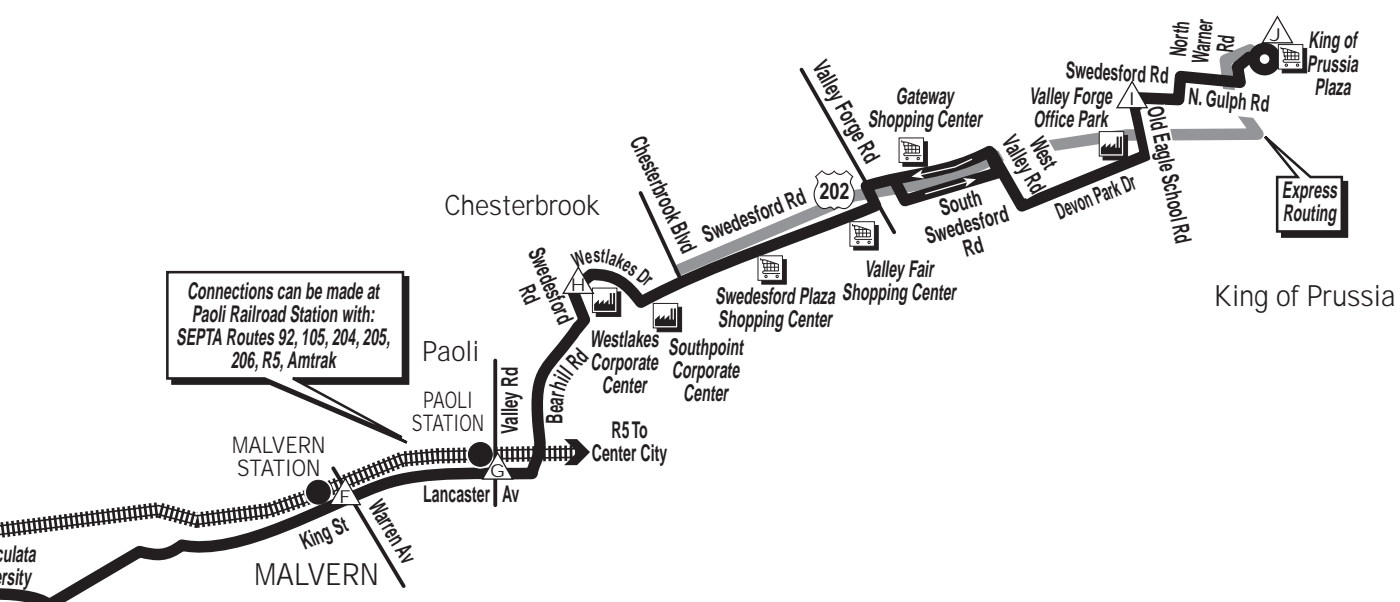

MONDAYS THROUGH FRIDAYS

NORTHBOUND											SOUTHBOUND										
A	B	C	D	E	F	G	H	I	J	K	J	I	H	G	F	E	D	C	B	A	
Parkway Shopping Center	West Chester Transportation Center	Chester County Hospital	Exton Square Mall (Near JC Penney)	Immaculata University	King St and Warren Av (Malvern)	* Lancaster Av and Valley Rd (Paoli Railroad Station)	Westlakes Corporate Center	Swedesford and Old Eagle School Rds	King of Prussia Plaza (Transit Center)		King of Prussia Plaza (Transit Center)	Swedesford and Old Eagle School Rds	Westlakes Corporate Center	* Lancaster Av and Valley Rd (Paoli Railroad Station)	King St and Warren Av (Malvern)	Immaculata University	Exton Square Mall (Near JC Penney)	Chester County Hospital	West Chester Transportation Center	Parkway Shopping Center	
AM SERVICE											AM SERVICE										
6.00	6.07	6.12	6.28	6.40	6.49	6.54	6.59	7.05	7.11		6.00 EXPRESS	--	6.13	6.18	6.25	6.36	6.52	6.58	7.04		
7.15	7.23	7.29	7.50	8.02	8.11	8.16	8.23	8.33	8.39		6.02	6.07	6.16	P6.23	--	--	--	--	--	--	--
8.25	8.31	8.36	8.57	9.09	9.17	9.21	9.27	9.36	9.42		7.00 EXPRESS	--	7.15	7.20	7.28	7.41	7.59	8.06	8.12		
9.35	9.41	9.47	10.02	10.14	10.21	10.25	10.31	10.40	10.45		7.02	7.07	7.16	P7.23	--	--	--	--	--	--	--
10.30	10.38	10.44	11.02	11.14	11.21	11.25	11.31	11.40	11.45		8.00	8.07	8.17	8.24	8.29	8.36	8.49	9.09	9.15	9.21	
PM SERVICE											PM SERVICE										
12.00	12.08	12.14	12.32	12.44	12.51	12.55	1.01	1.10	1.15		9.00	9.07	9.17	9.24	9.29	9.36	9.49	10.06	10.12	10.18	
1.30	1.38	1.44	2.02	2.14	2.21	2.27	2.34	2.43	2.47		10.30	10.37	10.47	10.54	10.59	11.06	11.19	11.36	11.42	11.48	
3.05	3.16	3.22	3.43	3.55	4.03	4.09	4.19	4.29	4.35		PM SERVICE										
4.40	4.48	4.55	5.16	5.30	5.37	5.42	5.52	6.02	6.09		12.00	12.07	12.17	12.24	12.29	12.36	12.49	1.06	1.12	1.18	
5.45	5.53	5.59	6.21	6.32	6.39	6.44	6.53	7.02	7.07		1.30	1.40	1.49	1.55	2.02	2.10	2.23	2.40	2.47	2.53	
											3.00	3.09	3.20	3.27	3.34	3.42	3.55	4.12	4.19	4.25	
6.45	6.51	6.57	7.15	7.26	7.35	7.41	7.45	7.53	7.58		3.40	3.49	3.58	--	--	--	--	--	--	--	
8.05	8.13	8.18	8.33	8.43	8.50	8.55	--	9.09	9.14		4.00	4.09	4.20	4.28	4.35	4.43	4.56	5.16	5.23	5.29	
											4.30	4.39	4.50	--	--	--	--	--	--	--	
											5.05	5.13	5.25	5.33	5.39	5.47	6.02	6.21	6.28	6.34	
											6.40	6.48	7.00	7.07	7.12	7.18	7.29	7.43	7.48	7.54	
											8.30	8.37	--	8.47	8.52	8.58	9.07	9.21	9.26	9.32	
											--	--	--	--	--	--	10.00	10.12	10.17	10.23	

P - Time shown Paoli Railroad Station
EXPRESS Buses do not stop between King of Prussia Plaza and the intersection of Swedesford Rd and Chesterbrook Blvd. These trips also do not serve the Westlakes Corporate Center

* NOTE: Please consult separate R5 Paoli/Thorndale Timetable for details relating to service to/from Paoli Station

To **SAVE** Money on Your Commute visit www.thecommuterschoice.com

© SEPTA 2009

Subject To Change

SATURDAYS