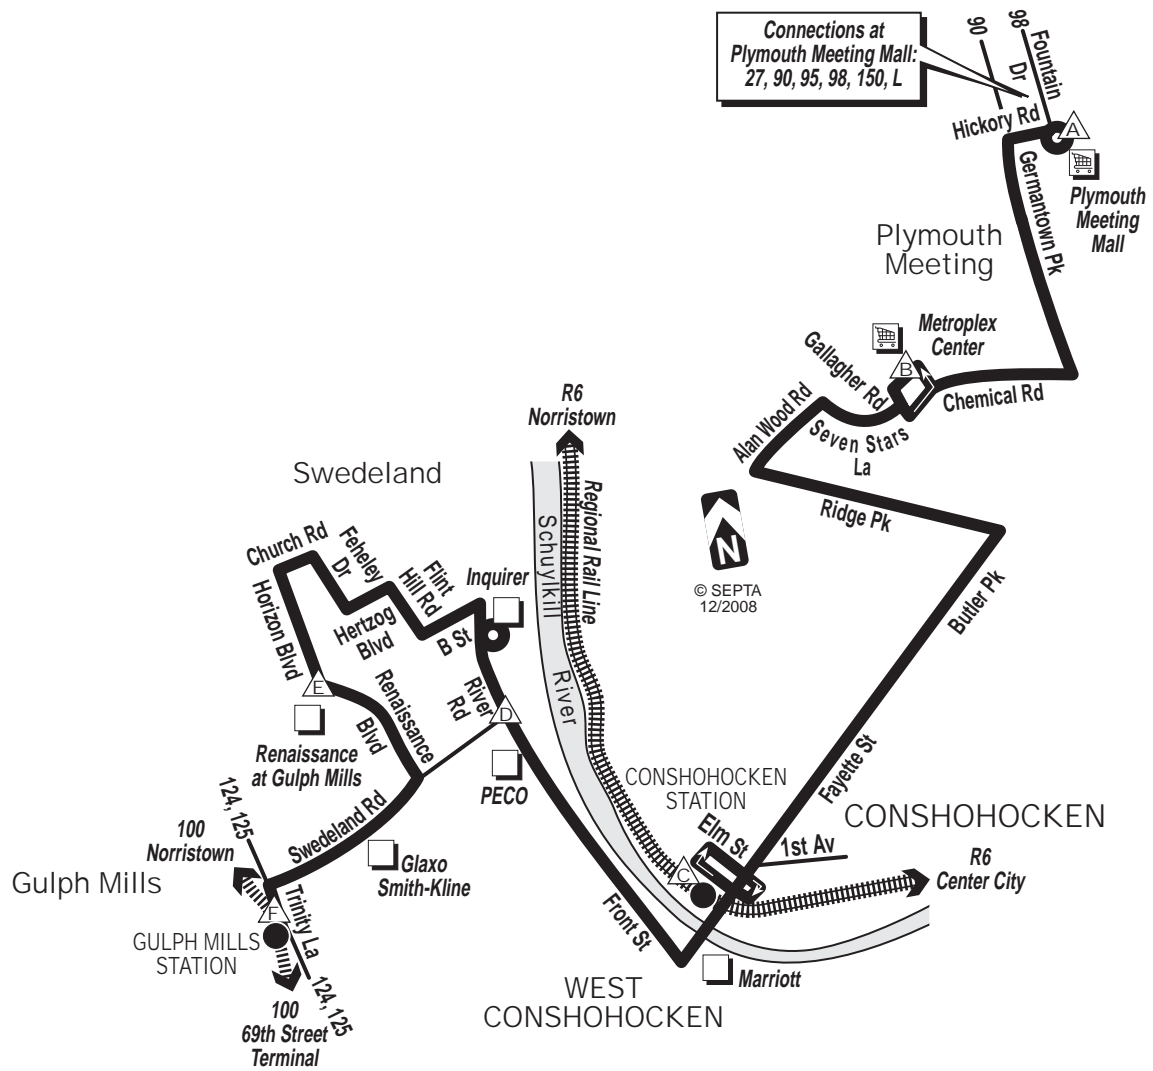

Food Help Line
800.319.FOOD (3663)

a Philabundance program

MONDAYS THROUGH FRIDAYS											
SOUTHBOUND						NORTHBOUND					
A	B	C	D	E	F	F	E	D	C	B	A
Plymouth Meeting Mall	Metroplex Shopping Center	Conshohocken Railroad Station *	Swedeland and River Rds	Renaissance and Horizon Blvds (Renaissance Center)	Gulph Mills Station	Gulph Mills Station	Renaissance and Horizon Blvds (Renaissance Center)	Swedeland and River Rds	Conshohocken Railroad Station *	Metroplex Shopping Center	Plymouth Meeting Mall
AM SERVICE						AM SERVICE					
6.15	6.21	6.32	6.37	6.43	6.53	5.56	6.00	6.08	6.14	--	--
7.15	7.23	7.36	7.43	7.48	7.58	6.19	6.24	6.33	6.40	6.55	7.03
8.10	8.17	8.31	8.38	8.43	8.51	6.49	6.54	7.03	--	--	--
9.10	9.17	9.31	9.38	9.43	9.51	7.11	7.16	7.25	7.33	7.51	7.59
10.10	10.16	10.31	10.37	10.42	10.50	7.34	7.39	7.48	7.56	--	--
11.10	11.16	11.31	11.37	11.42	11.50	7.56	8.01	8.09	--	--	--
PM SERVICE						PM SERVICE					
12.10	12.16	12.33	12.40	12.46	12.54	8.12	8.17	8.24	8.33	8.50	8.58
1.15	1.21	1.38	1.45	1.51	1.59	8.41	8.46	8.53	9.02	--	--
2.30	2.36	2.49	2.56	3.03	3.11	9.04	9.09	9.16	9.23	9.38	9.45
--	--	3.05	3.12	3.19	3.27	10.04	10.08	10.14	10.20	10.35	10.42
3.30	3.37	3.51	4.00	4.06	4.14	11.04	11.08	11.14	11.22	11.37	11.44
PM SERVICE						PM SERVICE					
--	--	4.20	4.29	4.35	4.45	12.04	12.08	12.14	12.22	12.38	12.45
4.30	4.38	4.53	5.02	5.07	5.17	1.04	1.08	1.15	1.23	1.39	1.46
--	--	5.25	5.34	5.40	5.48	2.04	2.08	2.15	2.23	2.39	2.46
5.30	5.40	5.54	6.03	6.09	6.17	2.40	2.44	2.51	2.59	--	--
--	--	6.25	6.32	6.38	6.46	3.30	3.34	3.39	3.47	4.05	4.12
6.35	6.41	6.53	7.00	7.06	7.14	3.59	4.03	4.08	4.16	--	--
8.10	8.16	8.28	8.34	8.39	8.45	4.30	4.35	4.41	4.52	5.12	5.20
9.50	9.56	10.08	10.14	10.19	10.25	4.58	5.02	5.08	5.19	--	--
						5.34	5.40	5.45	5.55	6.14	6.20
						6.11	6.16	6.21	6.30	6.46	6.52
						7.22	7.26	7.31	7.38	7.51	7.57
						8.55	8.59	9.04	9.11	9.24	9.30

Route 95 does not operate on Sundays or on New Year's, Memorial, Independence, Labor, Thanksgiving and Christmas days.