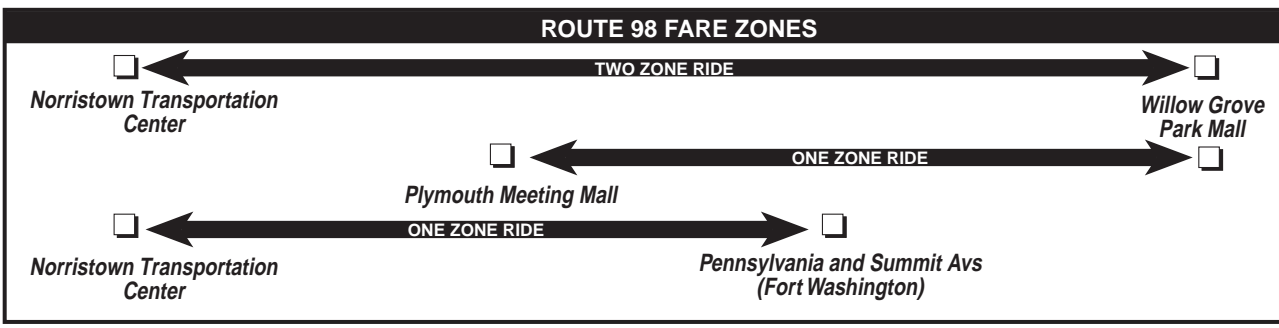

MONDAYS THROUGH FRIDAYS

EASTBOUND											WESTBOUND										
A	B	C	D	E	F	G	H	I	J	J	I	H	G	F	E	D	C	B	A		
* Norristown Transportation Center	New Hope St and Johnson Hwy (Norristown)	Arch Rd and Germantown Pk (Norristown)	Jolly and Union Meeting Rds (Blue Bell)	Plymouth Meeting Mall	Narcissa and Norristown Rds (Blue Bell)	* Butler Av and Main St (Ambler)	* Pennsylvania Av and Bethlehem Pk (Fort Washington)	North Hills and Mt Carmel Avs (North Hills)	Willow Grove Park Mall		Willow Grove Park Mall	North Hills and Mt Carmel Avs (North Hills)	* Pennsylvania Av and Bethlehem Pk (Fort Washington)	* Butler Av and Main St (Ambler)	Narcissa and Norristown Rds (Blue Bell)	Plymouth Meeting Mall	Jolly and Union Meeting Rds (Blue Bell)	Arch Rd and Germantown Pk (Norristown)	New Hope and Johnson Hwy (Norristown)	* Norristown Transportation Center	
AM SERVICE											AM SERVICE										
6.00	6.09	6.11	6.16	6.30	6.36	6.44	6.49	6.55	7.07	---	---	---	---	---	5.55	6.03	6.10	6.13	6.22		
6.35	6.43	6.46	6.51	7.05	7.15	7.24	---	---	---	---	---	---	---	---	6.17	6.26	6.33	6.36	6.48		
7.00	7.09	7.11	7.16	7.32	7.42	7.51	7.57	8.05	8.17	---	---	---	---	---	6.51	7.00	7.08	7.12	7.24		
7.33	7.43	7.47	7.52	8.08	8.18	8.27	---	---	---	6.29	6.42	6.49	6.54	7.02	7.12	7.21	7.30	7.34	7.45		
8.00	8.09	8.12	8.17	8.33	8.43	8.52	8.58	9.04	9.15	---	---	---	---	---	7.35	7.44	7.52	7.56	8.08		
8.33	8.42	8.45	8.50	9.04	---	---	---	---	---	---	---	---	7.30	7.40	7.46	7.58	8.06	8.10	8.22		
9.00	9.10	9.12	9.16	9.28	9.37	9.45	9.50	9.56	10.07	7.26	7.39	7.48	7.53	8.03	8.13	8.24	8.31	8.35	8.46		
10.00	10.10	10.12	10.16	10.28	10.37	10.45	10.50	10.56	11.07	---	---	---	8.30	8.40	8.47	8.58	9.06	9.09	9.20		
11.00	11.10	11.12	11.16	11.26	11.34	11.42	11.47	11.53	12.05	8.29	8.40	8.49	8.54	9.03	9.12	9.22	9.29	9.33	9.44		
PM SERVICE											PM SERVICE										
12.00	12.10	12.12	12.16	12.26	12.34	12.42	12.47	12.53	1.05	10.28	10.39	10.48	10.52	10.59	11.06	11.15	11.22	11.25	11.37		
1.00	1.08	1.11	1.15	1.25	1.33	1.41	1.47	1.53	2.05	11.30	11.41	11.49	11.54	12.01	12.09	12.18	12.27	12.30	12.41		
2.00	2.10	2.13	2.18	2.29	2.37	2.45	2.50	2.56	3.09	---	---	---	---	---	---	---	---	---	---		
3.00	3.09	3.12	3.15	3.27	3.35	3.44	3.50	3.58	4.11	12.29	12.41	12.49	12.54	1.01	1.09	1.18	1.25	1.28	1.39		
3.35	3.45	3.48	3.53	4.09	4.17	4.29	---	---	---	1.28	1.39	1.47	1.52	1.59	2.07	2.16	2.23	2.26	2.38		
4.00	4.10	4.13	4.17	4.33	4.41	4.51	4.57	5.05	5.17	2.25	2.37	2.45	2.51	2.59	3.07	3.17	3.25	3.29	3.40		
4.35	4.45	4.48	4.54	5.10	5.21	5.33	---	---	---	---	---	---	---	---	3.45	3.53	4.02	4.05	4.16		
5.00	5.10	5.13	5.17	5.33	5.42	5.52	5.58	6.06	6.17	3.25	3.36	3.44	3.50	3.59	4.09	4.18	4.27	4.31	4.42		
5.35	5.44	5.48	5.52	6.02	---	---	---	---	---	---	---	---	4.32	4.41	4.48	4.56	5.05	5.08	5.19		
6.05	6.15	6.18	6.22	6.37	6.45	6.53	6.59	7.05	7.16	4.20	4.33	4.41	4.47	4.56	5.06	5.17	5.26	5.30	5.42		
7.05	7.14	7.17	7.21	7.37	---	---	---	---	---	---	---	---	5.35	5.43	5.50	5.58	6.06	6.09	6.20		
8.25	8.34	8.37	8.41	8.53	---	---	---	---	---	5.30	5.43	5.50	5.56	6.04	6.12	6.22	6.30	6.34	6.46		
9.25	9.34	9.37	9.41	9.53	---	---	---	---	---	6.30	6.42	6.48	6.52	6.59	7.06	G	7.12	7.15	7.24		
10.25	10.34	10.37	10.41	10.53	---	---	---	---	---	---	---	---	---	---	7.55	G	8.01	8.04	8.14		
11.30	11.38	11.41	G	11.46	---	---	---	---	---	---	---	---	---	---	8.55	G	9.01	9.03	9.13		
G -Trip operates via Germantown Pk											G -Trip operates via Germantown Pk										
* Note: Please consult separate R5-Lansdale/Doylestown timetable for details relating to service to/from Ambler or Fort Washington Stations, also the R6 Norristown timetable at Norristown Transportation Center.																					
To SAVE Money on Your Commute visit www.thecommuterschoice.com																					

Subject To Change