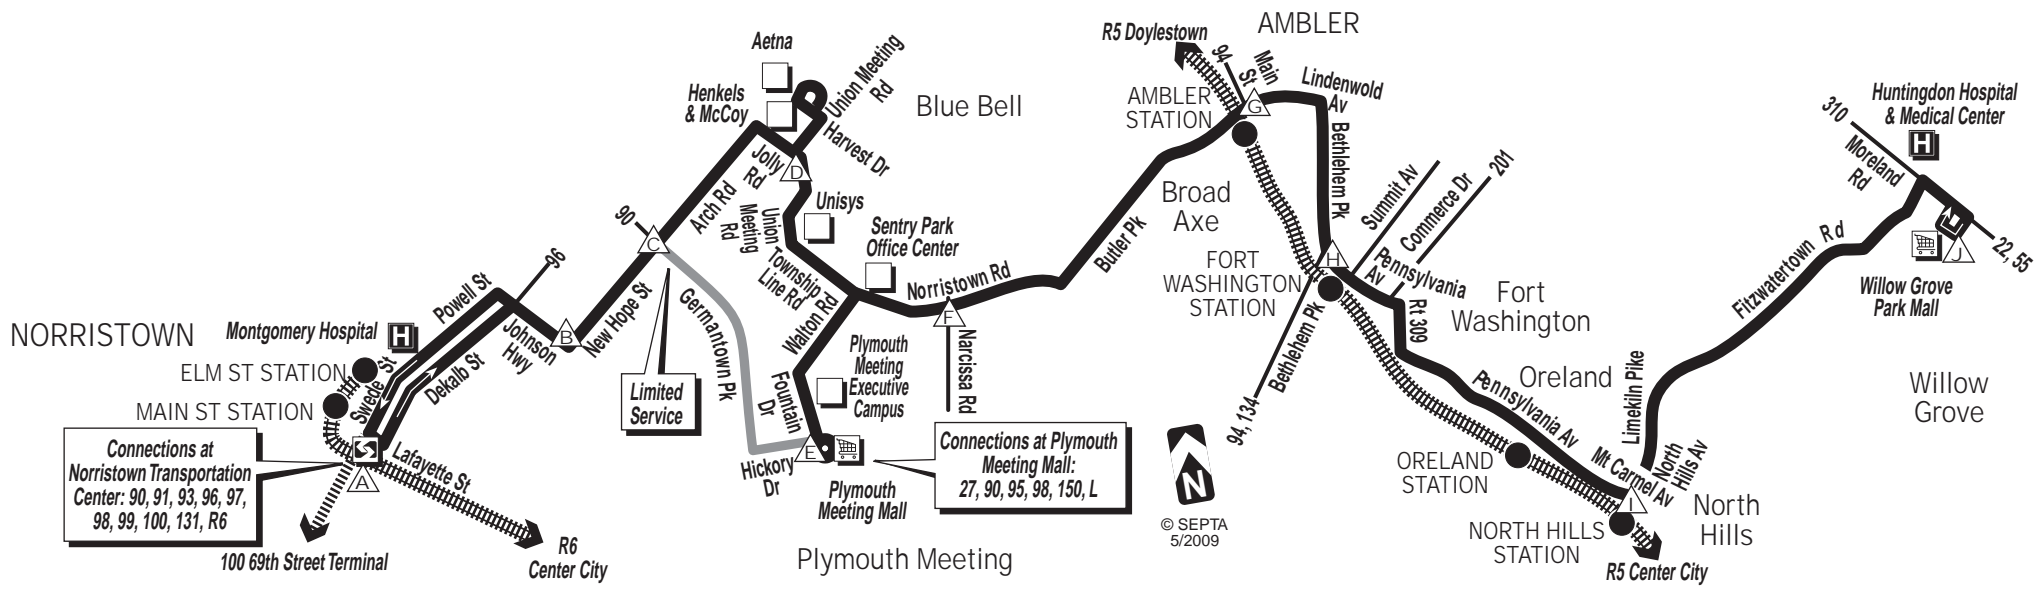

MONDAYS THROUGH FRIDAYS

EASTBOUND											WESTBOUND										
A	B	C	D	E	F	G	H	I	J	J	I	H	G	F	E	D	C	B	A		
* Norristown Transportation Center	New Hope St and Johnson Hwy (Norristown)	Arch Rd and Germantown Pk (Norristown)	Jolly and Union Meeting Rds (Blue Bell)	Plymouth Meeting Mall	Narcissa and Norristown Rds (Blue Bell)	* Butler Av and Main St (Ambler)	* Pennsylvania Av and Bethlehem Pk (Fort Washington)	North Hills and Mt Carmel Avs (North Hills)	Willow Grove Park Mall		Willow Grove Park Mall	North Hills and Mt Carmel Avs (North Hills)	* Pennsylvania Av and Bethlehem Pk (Fort Washington)	* Butler Av and Main St (Ambler)	Narcissa and Norristown Rds (Blue Bell)	Plymouth Meeting Mall	Jolly and Union Meeting Rds (Blue Bell)	Arch Rd and Germantown Pk (Norristown)	New Hope and Johnson Hwy (Norristown)	* Norristown Transportation Center	
AM SERVICE											AM SERVICE										
6.00	6.09	6.11	6.16	6.30	6.36	6.44	6.49	6.55	7.07	---	---	---	---	---	5.55	6.03	6.10	6.13	6.22		
6.35	6.43	6.46	6.51	7.05	7.15	7.24	---	---	---	---	---	---	---	---	6.17	6.26	6.33	6.36	6.48		
7.00	7.09	7.11	7.16	7.32	7.42	7.51	7.57	8.05	8.17	---	---	---	---	---	6.51	7.00	7.08	7.12	7.24		
7.33	7.43	7.47	7.52	8.08	8.18	8.27	---	---	---	6.29	6.42	6.49	6.54	7.02	7.12	7.21	7.30	7.34	7.45		
8.00	8.09	8.12	8.17	8.33	8.43	8.52	8.58	9.04	9.15	---	---	---	---	---	7.35	7.44	7.52	7.56	8.08		
8.33	8.42	8.45	8.50	9.04	---	---	---	---	---	---	---	---	7.30	7.40	7.46	7.58	8.06	8.10	8.22		
9.00	9.10	9.12	9.16	9.28	9.37	9.45	9.50	9.56	10.07	7.26	7.39	7.48	7.53	8.03	8.13	8.24	8.31	8.35	8.46		
10.00	10.10	10.12	10.16	10.28	10.37	10.45	10.50	10.56	11.07	---	---	---	8.30	8.40	8.47	8.58	9.06	9.09	9.20		
11.00	11.10	11.12	11.16	11.26	11.34	11.42	11.47	11.53	12.05	8.29	8.40	8.49	8.54	9.03	9.12	9.22	9.29	9.33	9.44		
PM SERVICE											PM SERVICE										
12.00	12.10	12.12	12.16	12.26	12.34	12.42	12.47	12.53	1.05	10.28	10.39	10.48	10.52	10.59	11.06	11.15	11.22	11.25	11.37		
1.00	1.08	1.11	1.15	1.25	1.33	1.41	1.47	1.53	2.05	11.30	11.41	11.49	11.54	12.01	12.09	12.18	12.27	12.30	12.41		
2.00	2.10	2.13	2.18	2.29	2.37	2.45	2.50	2.56	3.09	---	---	---	---	---	---	---	---	---	---		
3.00	3.09	3.12	3.15	3.27	3.35	3.44	3.50	3.58	4.11	12.29	12.41	12.49	12.54	1.01	1.09	1.18	1.25	1.28	1.39		
3.35	3.45	3.48	3.53	4.09	4.17	4.29	---	---	---	1.28	1.39	1.47	1.52	1.59	2.07	2.16	2.23	2.26	2.38		
4.00	4.10	4.13	4.17	4.33	4.41	4.51	4.57	5.05	5.17	2.25	2.37	2.45	2.51	2.59	3.07	3.17	3.25	3.29	3.40		
4.35	4.45	4.48	4.54	5.10	5.21	5.33	---	---	---	---	---	---	---	---	3.45	3.53	4.02	4.05	4.16		
5.00	5.10	5.13	5.17	5.33	5.42	5.52	5.58	6.06	6.17	3.25	3.36	3.44	3.50	3.59	4.09	4.18	4.27	4.31	4.42		
5.35	5.44	5.48	5.52	6.02	---	---	---	---	---	---	---	---	4.32	4.41	4.48	4.56	5.05	5.08	5.19		
6.05	6.15	6.18	6.22	6.37	6.45	6.53	6.59	7.05	7.16	4.20	4.33	4.41	4.47	4.56	5.06	5.17	5.26	5.30	5.42		
7.05	7.14	7.17	7.21	7.37	---	---	---	---	---	---	---	---	5.35	5.43	5.50	5.58	6.06	6.09	6.20		
8.25	8.34	8.37	8.41	8.53	---	---	---	---	---	5.30	5.43	5.50	5.56	6.04	6.12	6.22	6.30	6.34	6.46		
9.25	9.34	9.37	9.41	9.53	---	---	---	---	---	6.30	6.42	6.48	6.52	6.59	7.06	G	7.12	7.15	7.24		
10.25	10.34	10.37	10.41	10.53	---	---	---	---	---	---	---	---	---	---	7.55	G	8.01	8.04	8.14		
11.30	11.38	11.41	G	11.46	---	---	---	---	---	---	---	---	---	---	8.55	G	9.01	9.03	9.13		
G -Trip operates via Germantown Pk											G -Trip operates via Germantown Pk										
* Note: Please consult separate R5-Lansdale/Doylestown timetable for details relating to service to/from Ambler or Fort Washington Stations, also the R6 Norristown timetable at Norristown Transportation Center.																					
To SAVE Money on Your Commute visit www.thecommuterschoice.com																					

Subject To Change