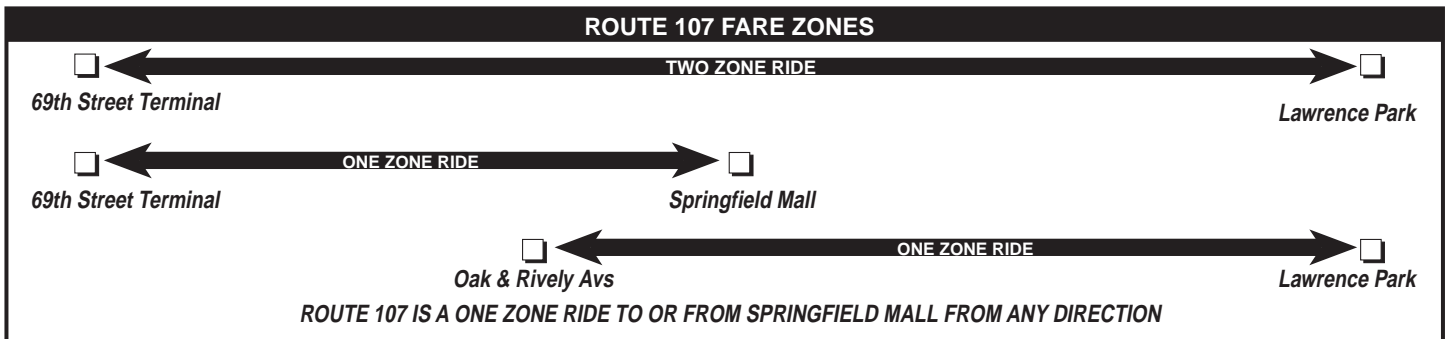

© SEPTA 2009

Subject To Change